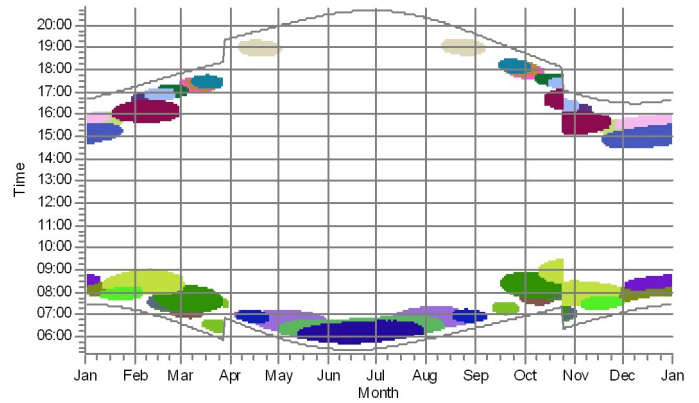

SHADOW - Calendar per WTG, graphical

Calculation: WC e RC - Results

SHADOW - Calendar per WTG, graphical

Calculation: WC e RC - Results

7: WTG07

8: WTG08

9: WTG09

10: WTG10

11: WTG11

12: WTG12

SHADOW - Calendar per WTG, graphical

Calculation: WC e RC - Results