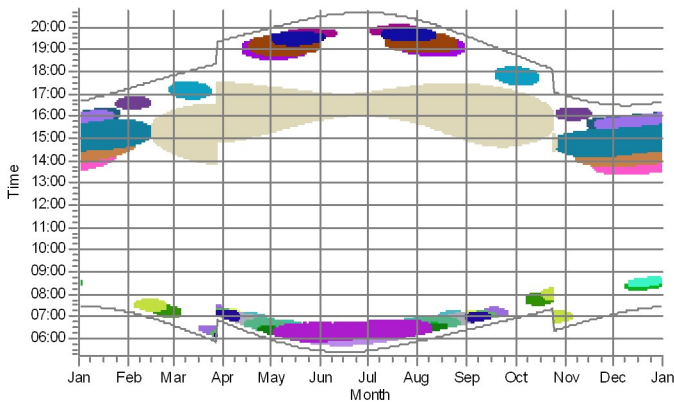

SHADOW - Calendar per WTG, graphical

Calculation: WC e RC - Results

SHADOW - Calendar per WTG, graphical

Calculation: WC e RC - Results

7: WTG07

8: WTG08

9: WTG09

10: WTG10

11: WTG11

12: WTG12

SHADOW - Calendar per WTG, graphical

Calculation: WC e RC - Results