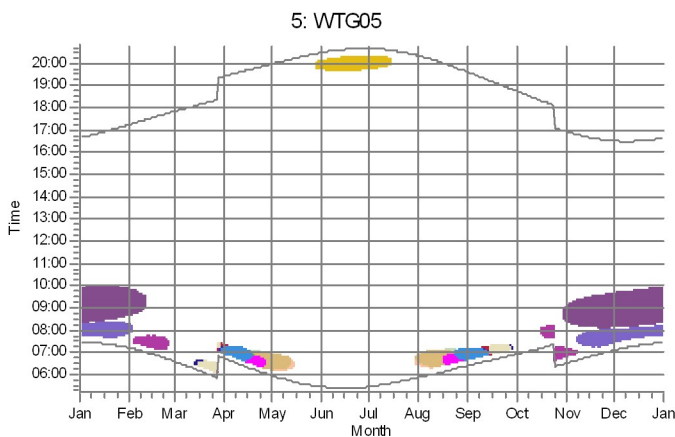

SHADOW - Calendar per WTG, graphical

Calculation: WC e RC - Results

SHADOW - Calendar per WTG, graphical

Calculation: WC e RC - Results

7: WTG07

8: WTG08

9: WTG09

10: WTG10

11: WTG11

12: WTG12

SHADOW - Calendar per WTG, graphical

Calculation: WC e RC - Results