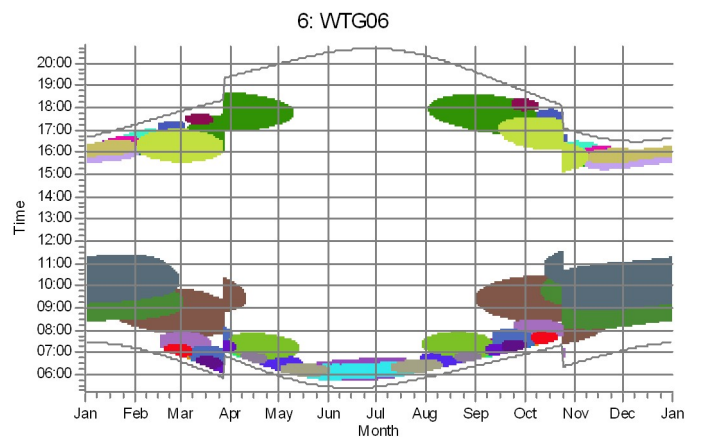

SHADOW - Calendar per WTG, graphical

Calculation: WC e RC - Results

SHADOW - Calendar per WTG, graphical

Calculation: WC e RC - Results

7: WTG07

8: WTG08

9: WTG09

10: WTG10

11: WTG11

12: WTG12

SHADOW - Calendar per WTG, graphical

Calculation: WC e RC - Results