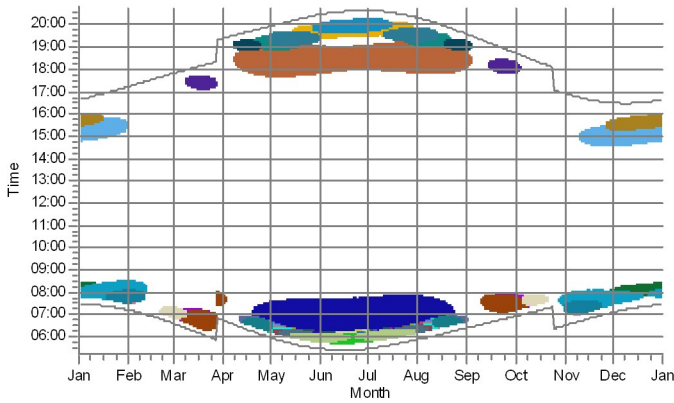

SHADOW - Calendar per WTG, graphical

Calculation: WC e RC - Results

SHADOW - Calendar per WTG, graphical

Calculation: WC e RC - Results

7: WTG07

8: WTG08

9: WTG09

10: WTG10

11: WTG11

12: WTG12

SHADOW - Calendar per WTG, graphical

Calculation: WC e RC - Results