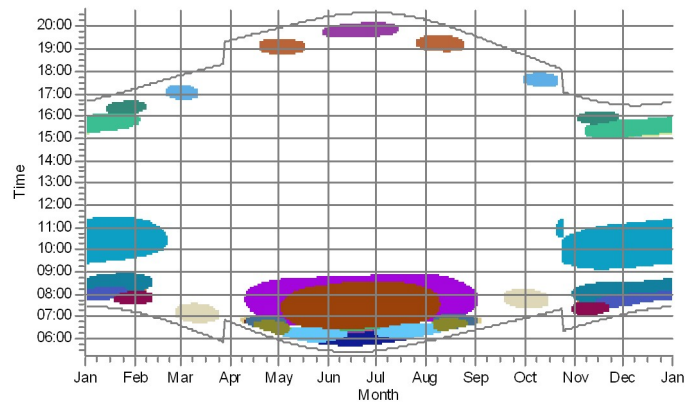

SHADOW - Calendar per WTG, graphical

Calculation: WC e RC - Results

SHADOW - Calendar per WTG, graphical

Calculation: WC e RC - Results

7: WTG07

8: WTG08

9: WTG09

10: WTG10

11: WTG11

12: WTG12

SHADOW - Calendar per WTG, graphical

Calculation: WC e RC - Results