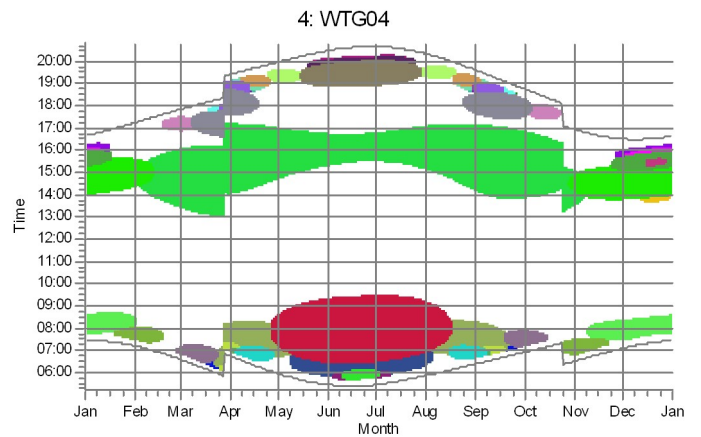

SHADOW - Calendar per WTG, graphical

Calculation: WC e RC - Results

SHADOW - Calendar per WTG, graphical

Calculation: WC e RC - Results

7: WTG07

8: WTG08

9: WTG09

10: WTG10

11: WTG11

12: WTG12

SHADOW - Calendar per WTG, graphical

Calculation: WC e RC - Results