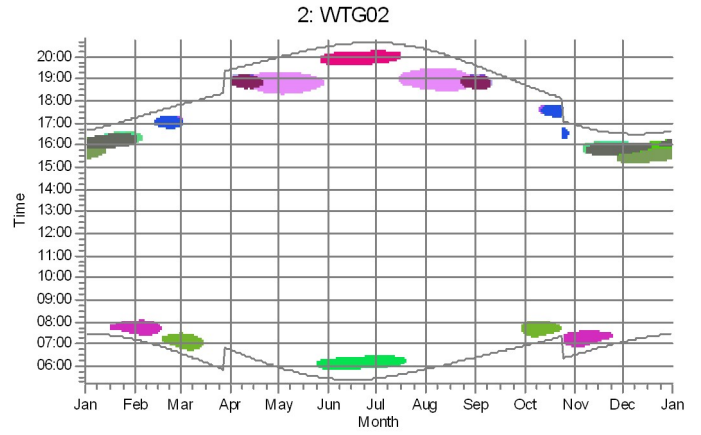

SHADOW - Calendar per WTG, graphical

Calculation: WC e RC - Results

SHADOW - Calendar per WTG, graphical

Calculation: WC e RC - Results

7: WTG07

8: WTG08

9: WTG09

10: WTG10

11: WTG11

12: WTG12

SHADOW - Calendar per WTG, graphical

Calculation: WC e RC - Results