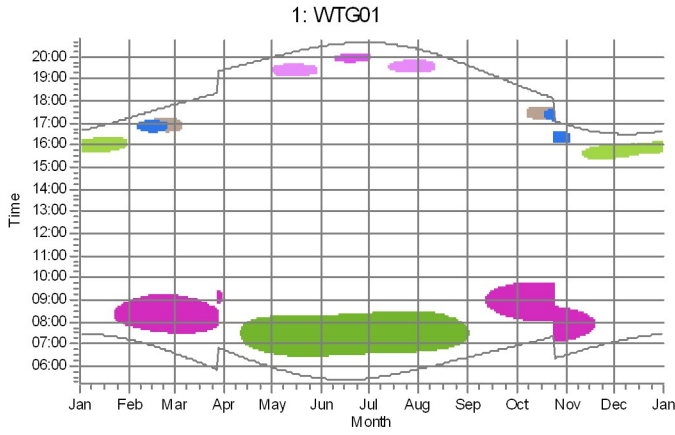

SHADOW - Calendar per WTG, graphical

Calculation: WC e RC - Results

SHADOW - Calendar per WTG, graphical

Calculation: WC e RC - Results

7: WTG07

8: WTG08

9: WTG09

10: WTG10

11: WTG11

12: WTG12

SHADOW - Calendar per WTG, graphical

Calculation: WC e RC - Results