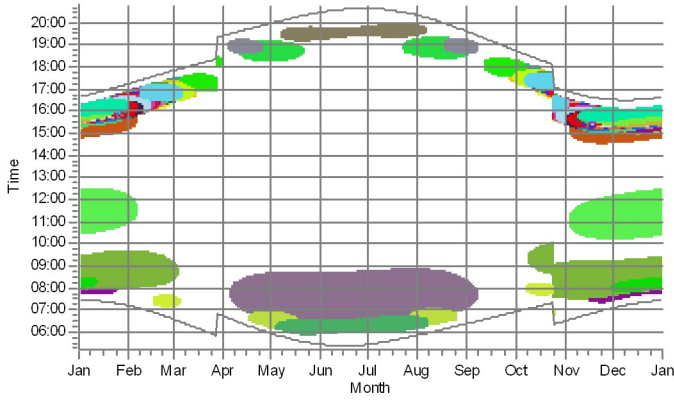

SHADOW - Calendar per WTG, graphical

Calculation: WC e RC - Results

SHADOW - Calendar per WTG, graphical

Calculation: WC e RC - Results

7: WTG07

8: WTG08

9: WTG09

10: WTG10

11: WTG11

12: WTG12

SHADOW - Calendar per WTG, graphical

Calculation: WC e RC - Results