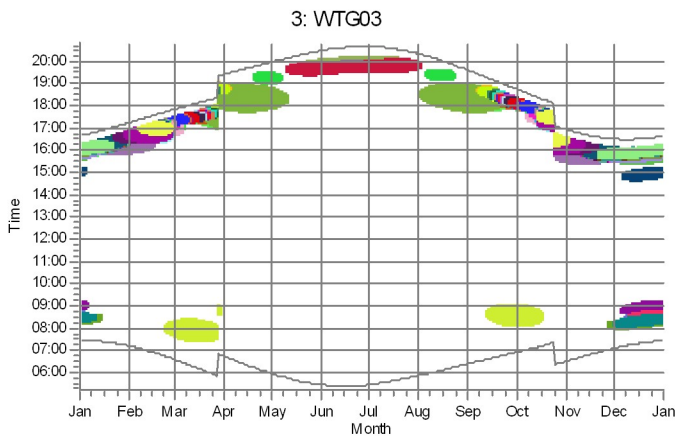

SHADOW - Calendar per WTG, graphical

Calculation: WC e RC - Results

SHADOW - Calendar per WTG, graphical

Calculation: WC e RC - Results

7: WTG07

8: WTG08

9: WTG09

10: WTG10

11: WTG11

12: WTG12

SHADOW - Calendar per WTG, graphical

Calculation: WC e RC - Results