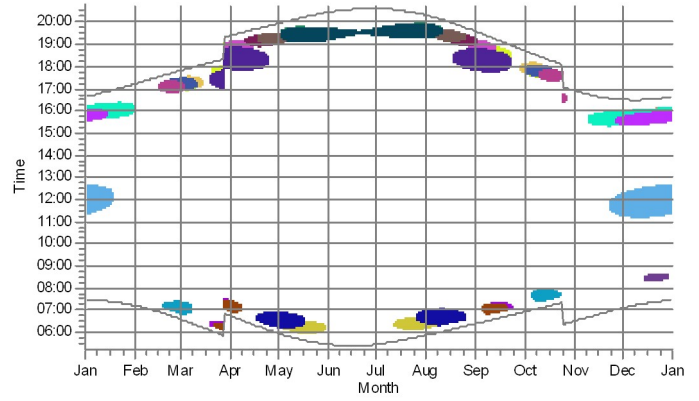

SHADOW - Calendar per WTG, graphical

Calculation: WC e RC - Results

SHADOW - Calendar per WTG, graphical

Calculation: WC e RC - Results

7: WTG07

8: WTG08

9: WTG09

10: WTG10

11: WTG11

12: WTG12

SHADOW - Calendar per WTG, graphical

Calculation: WC e RC - Results