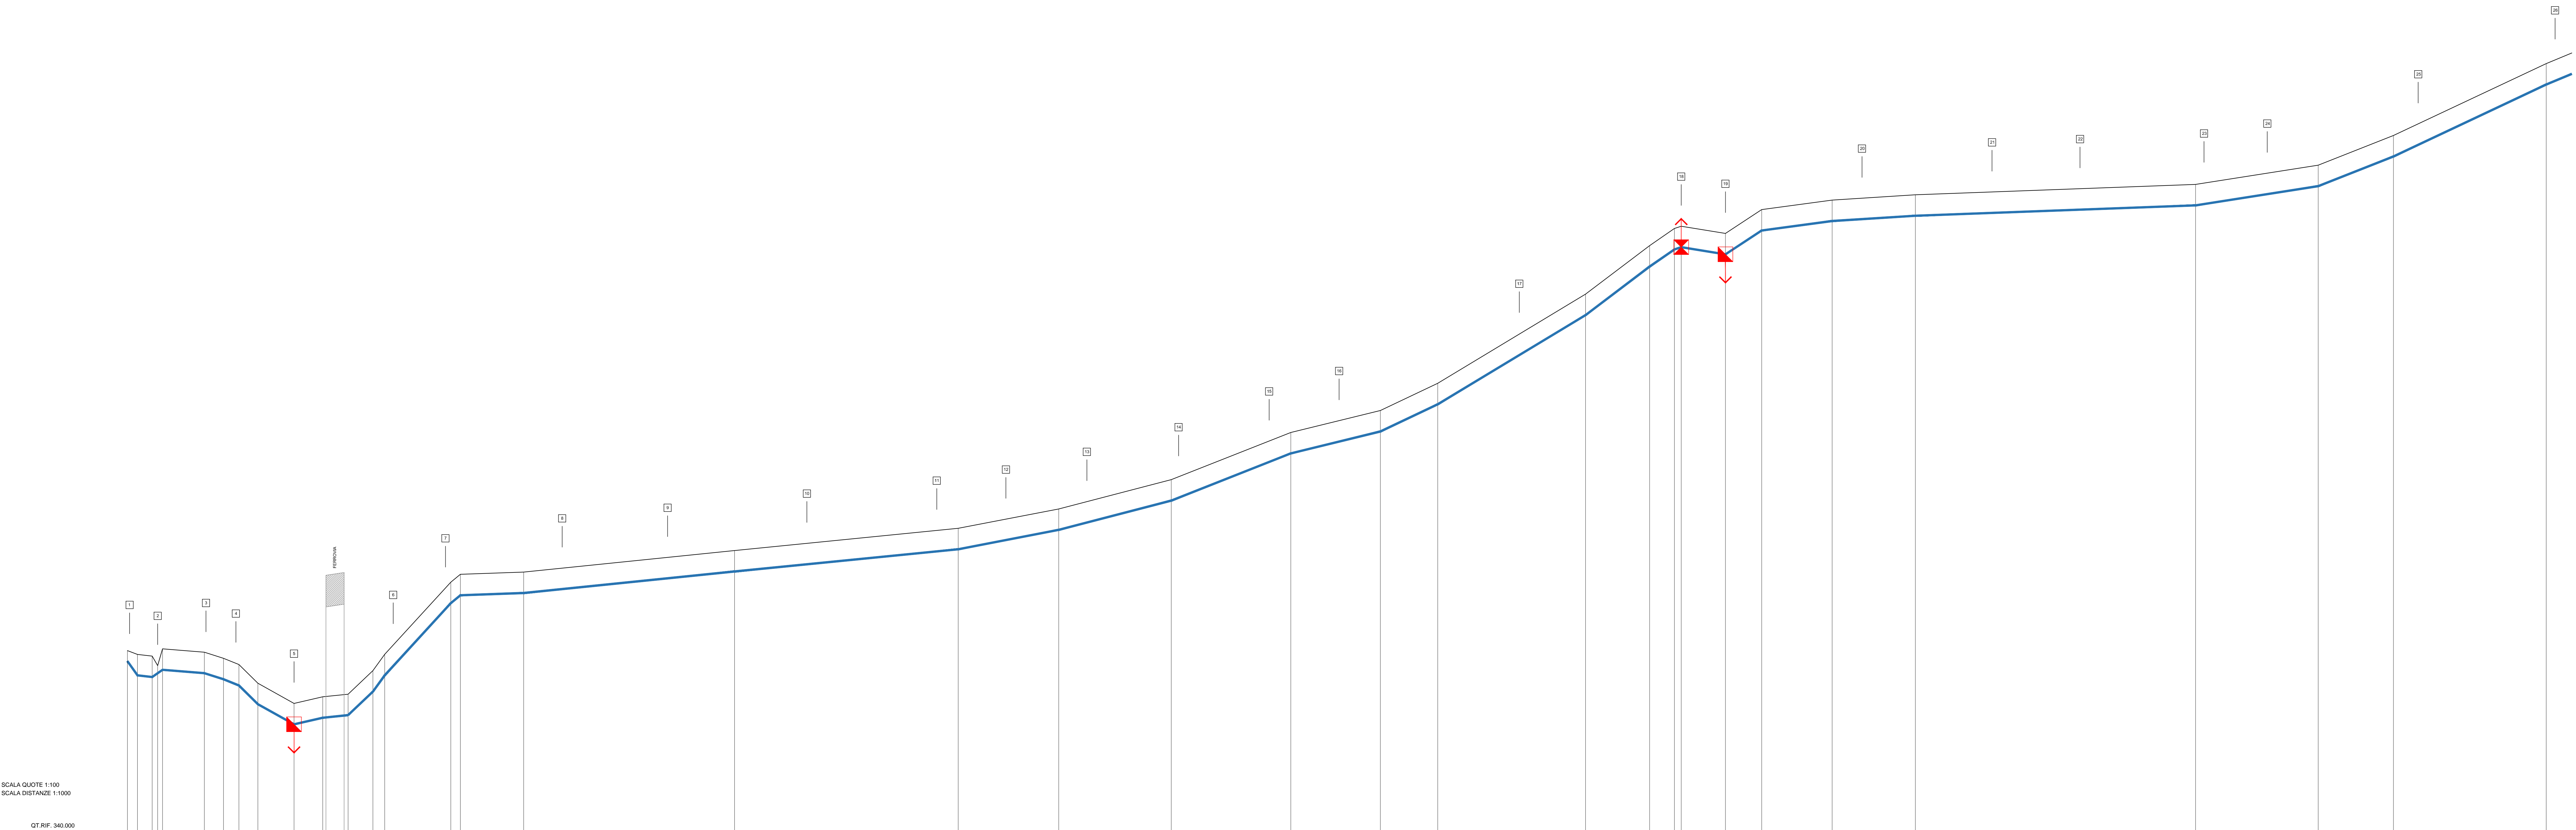

PENDENZE E SVILUPPI DEI TRATTI	3.95%	0.09%	3.57%	6.66%	5.87%	10.82%	1.70%	1.01%	0.01%	1.00%	1.63%	2.17%	2.69%	3.95%	2.90%	4.81%	6.66%	1.61%	2.57%	0.48%	0.36%	0.46%	1.55%	3.27%	4.66%
	14.45m	23.08m	14.28m	27.77m	47.37m	24.98m	55.75m	50.37m	66.54m	62.03m	33.05m	38.67m	43.82m	43.25m	33.43m	86.07m	77.35m	21.11m	65.24m	62.13m	42.04m	59.21m	30.24m	72.09m	65.37m

SCALA QUOTE 1:100
SCALA DISTANZE 1:1000
Q.T.RIF. 340.000