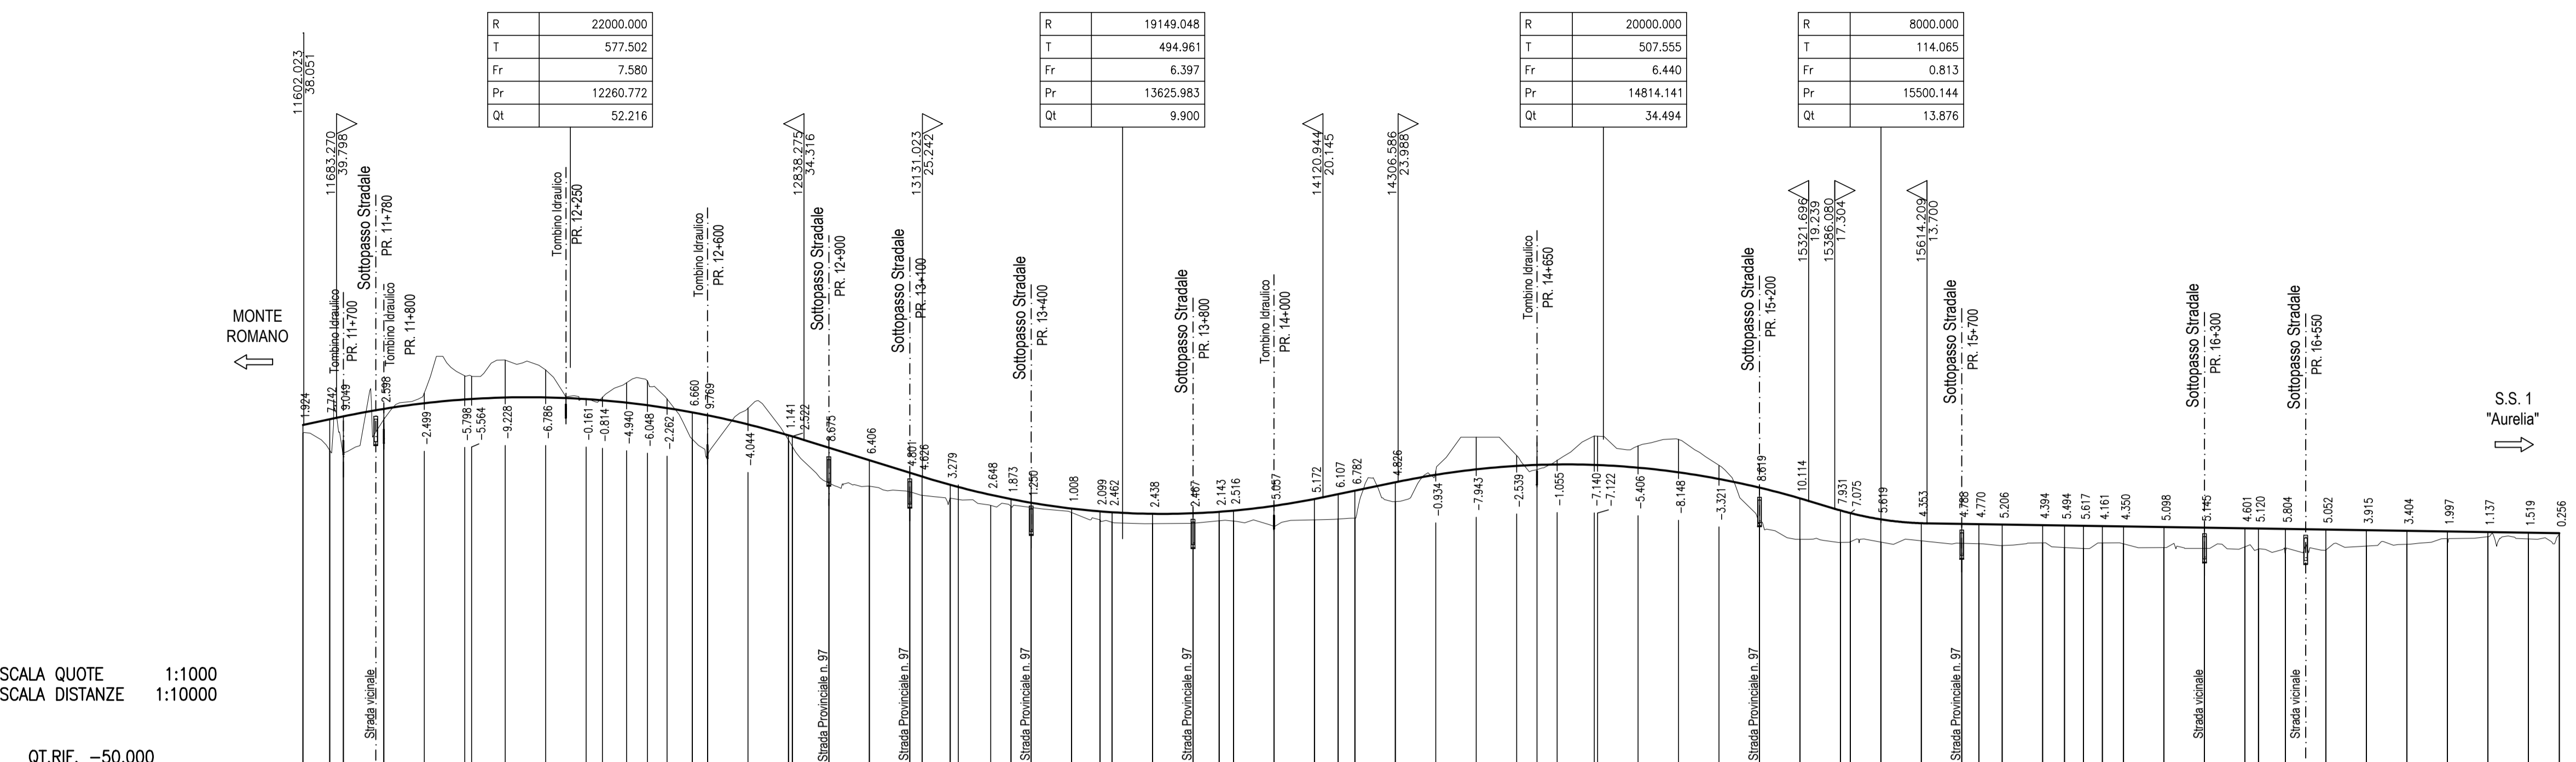

LIVELLETTA	DIFF. DI QUOTA L = 1114,286 I = 2,150%	h = 23,962	h = -42,316 L = 1365,211 I = -3,100%	h = 24,594 L = 1188,158 I = 2,070%	h = -20,619 L = 686,004 I = -3,000%	h = -2,582 L = 1676,814 I = -0,194%