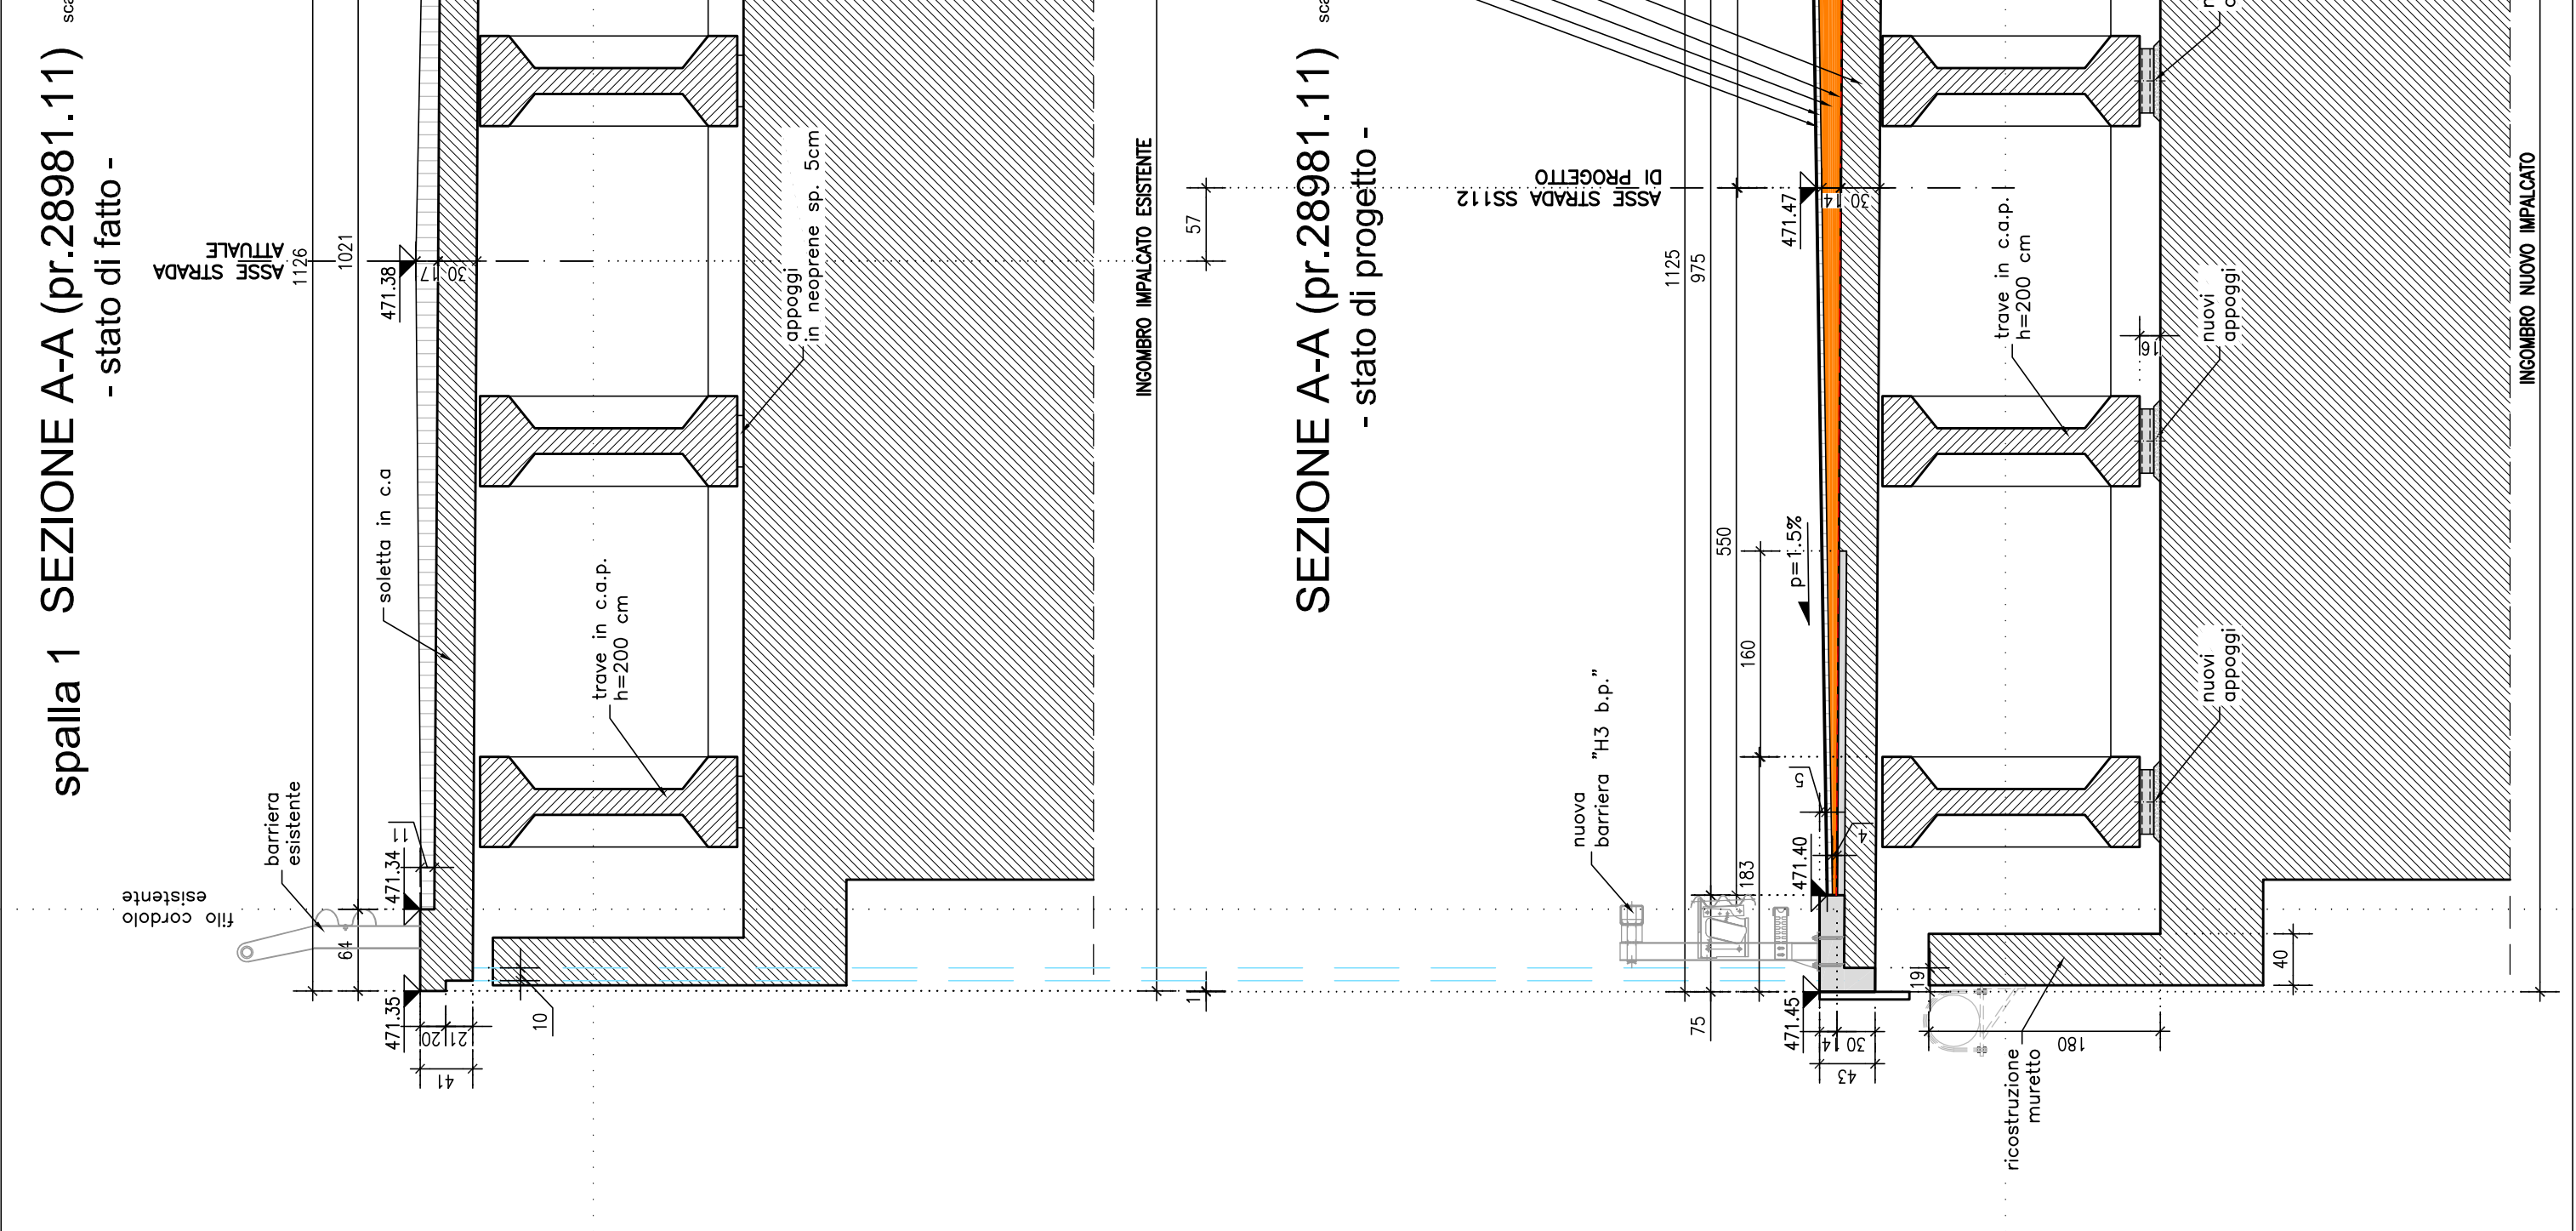

PIANTA IMPALCATO

SEZIONE MEZZERIA TIPO

	Sp	Sp	Sp	Sp	Sp	Sp	Sp	Sp	Sp	Sp	Sp	Sp	Sp	Sp	Sp	Sp	Sp	Sp	Sp	Sp
	(m)	(m)	(m)	(m)	(m)	(m)	(m)	(m)	(m)	(m)	(m)	(m)	(m)	(m)	(m)	(m)	(m)	(m)	(m)	(m)
SPALLA 1	14,0	4,0	14,0	20,0	30,0	30,0														
PILA 1	14,0	4,0	11,0	18,0	28,0	28,0														
PILA 2	14,0	4,0	11,0	18,0	28,0	28,0														
PILA 3	14,0	4,0	11,0	17,0	27,0	27,0														
PILA 4	14,0	4,0	11,0	18,0	28,0	28,0														
PILA 5	14,0	4,0	11,0	17,0	27,0	27,0														
PILA 6	14,0	4,0	9,0	13,0	23,0	23,0														
PILA 7	14,0	4,0	9,0	13,0	23,0	23,0														
PILA 8	14,0	4,0	8,0	12,0	22,0	22,0														
PILA 9	14,0	4,0	8,0	13,0	23,0	23,0														
PILA 10	14,0	4,0	11,0	17,0	27,0	27,0														
PILA 11	14,0	4,0	11,0	18,0	28,0	28,0														
SPALLA 2	14,0	4,0	11,0	17,0	27,0	27,0														

N.B. : Nei tracciamenti costruttivi di tutte le singole sezioni si dovrà sempre verificare che la distanza minima tra i fili interni dei cordoli contrapposti sia pari a 9.75 m, e comunque sempre nel rispetto di quanto indicato nel progetto stradale.