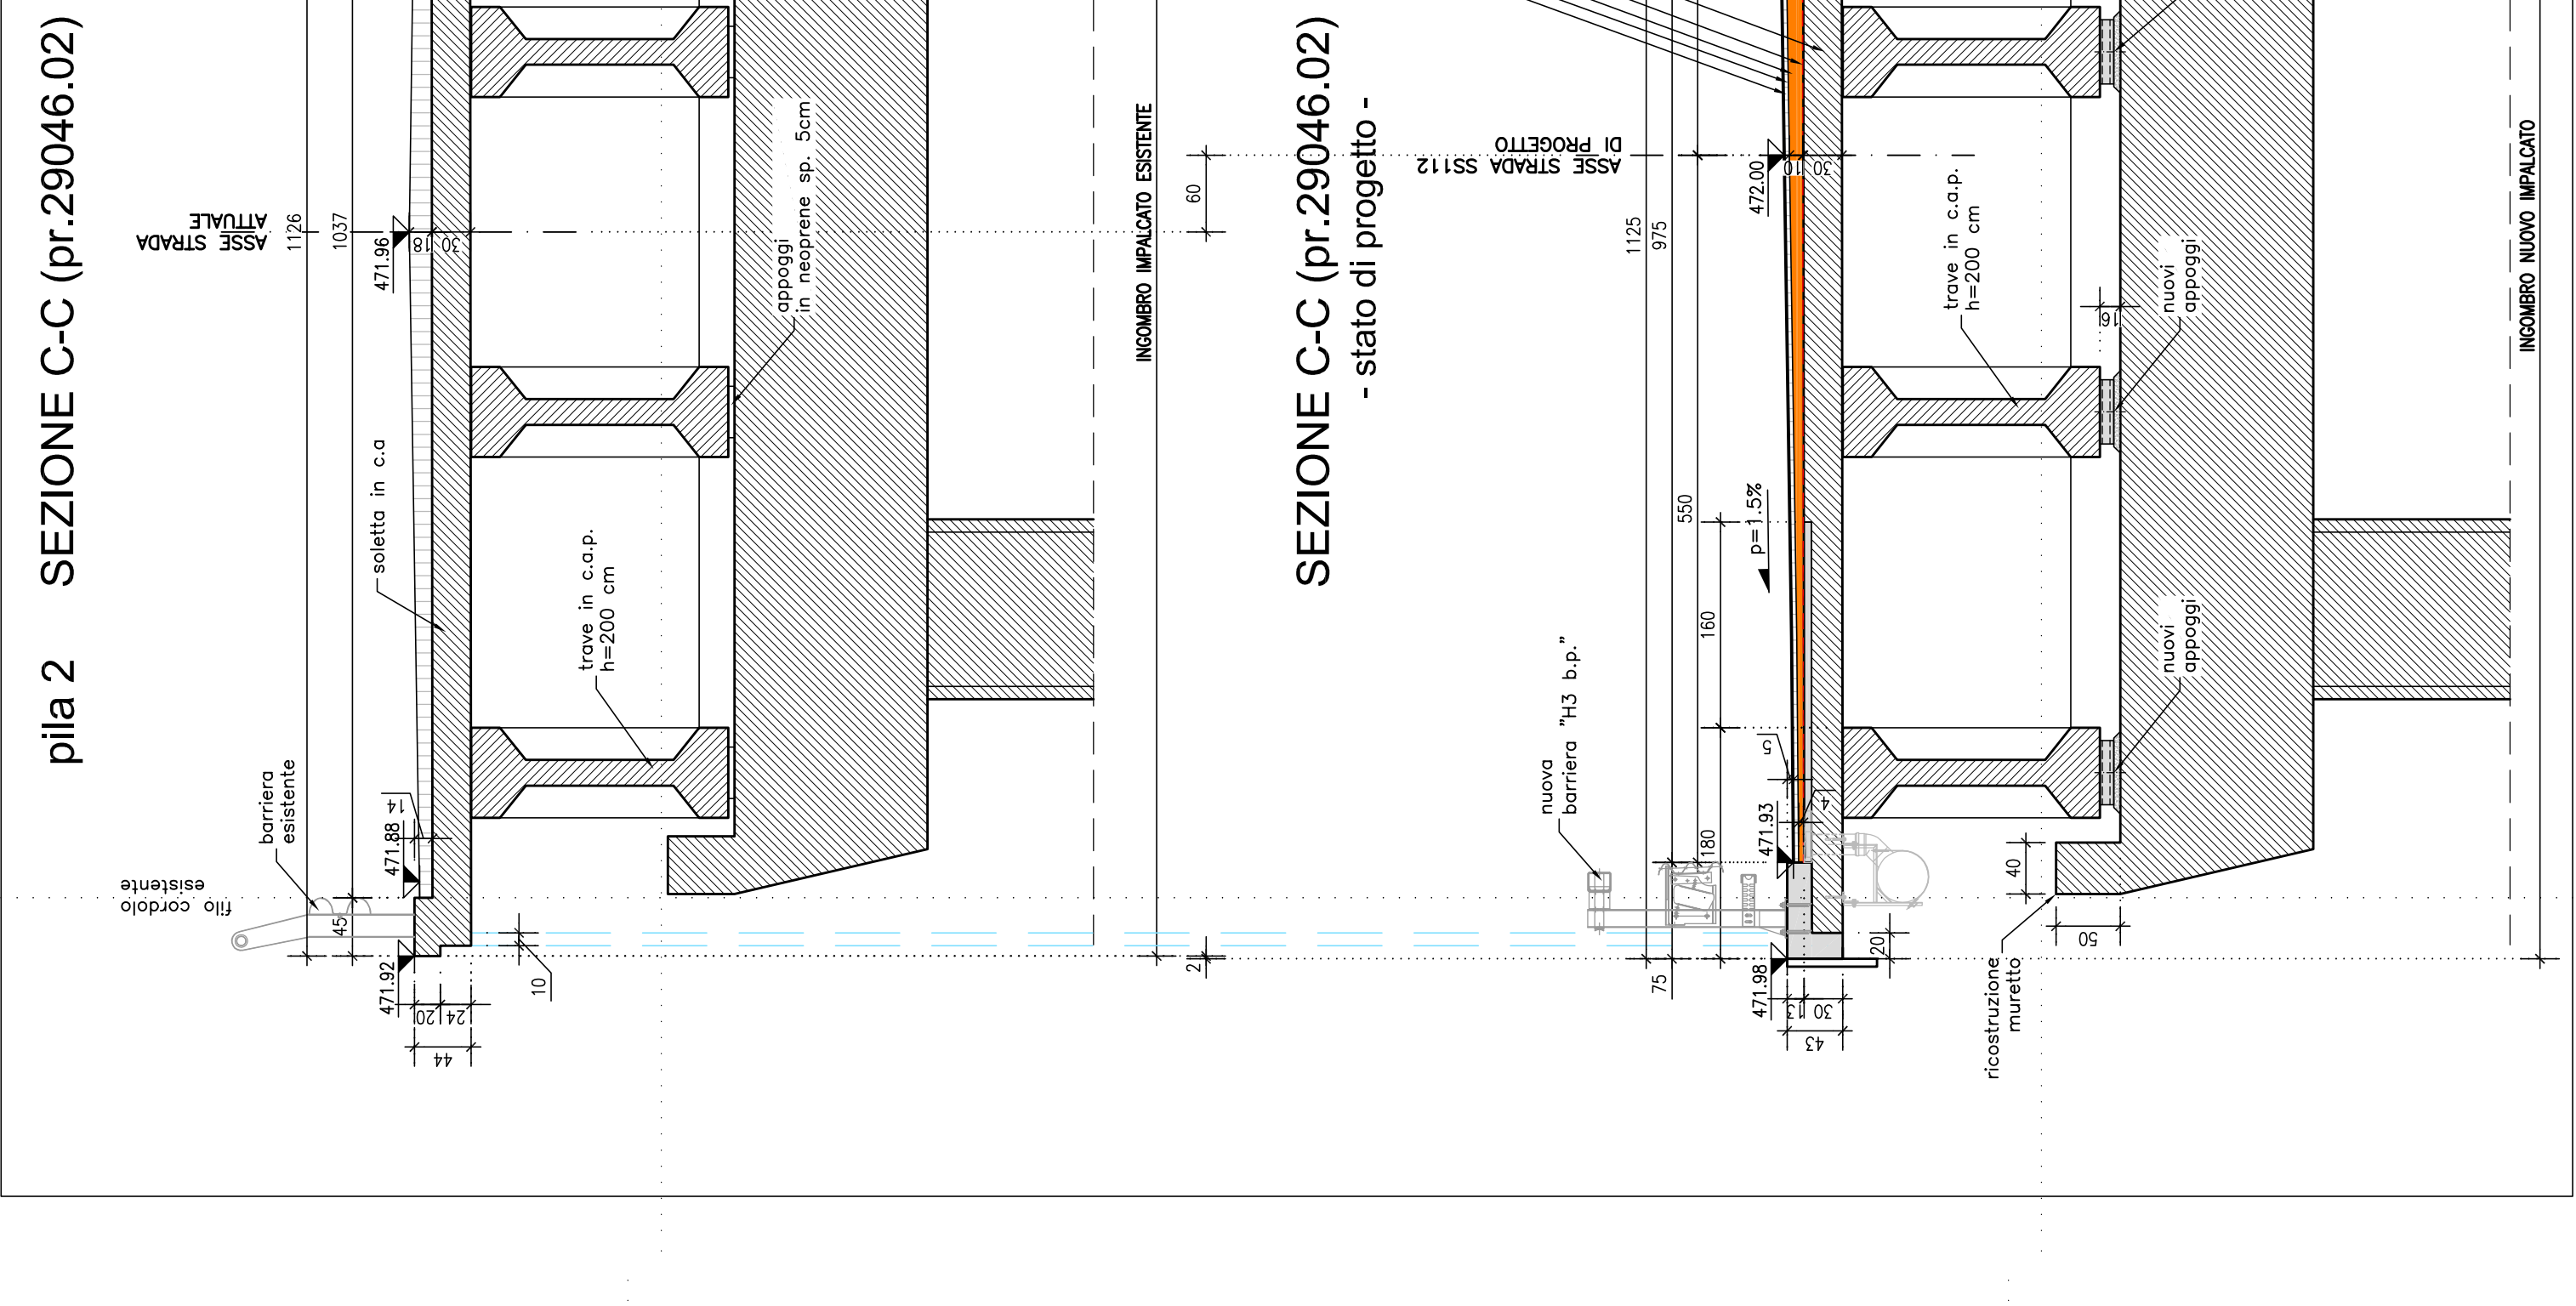

PIANTA IMPALCATO

SEZIONE MEZZERIA TIPO

	Sp	Sp	Sp	Sp	Sp	Sp	Sp	Sp	Sp	Sp	Sp	Sp	Sp	Sp	Sp	Sp	Sp	Sp	Sp	Sp
	(m)	(m)	(m)	(m)	(m)	(m)	(m)	(m)	(m)	(m)	(m)	(m)	(m)	(m)	(m)	(m)	(m)	(m)	(m)	(m)
SPALLA 1	14,0	4,0	14,0	20,0	30,0	30,0														
PILA 1	14,0	4,0	11,0	18,0	28,0	28,0														
PILA 2	14,0	4,0	11,0	18,0	28,0	28,0														
PILA 3	14,0	4,0	11,0	17,0	27,0	27,0														
PILA 4	14,0	4,0	11,0	18,0	28,0	28,0														
PILA 5	14,0	4,0	11,0	17,0	27,0	27,0														
PILA 6	14,0	4,0	9,0	13,0	23,0	23,0														
PILA 7	14,0	4,0	9,0	13,0	23,0	23,0														
PILA 8	14,0	4,0	8,0	12,0	22,0	22,0														
PILA 9	14,0	4,0	8,0	13,0	23,0	23,0														
PILA 10	14,0	4,0	11,0	17,0	27,0	27,0														
PILA 11	14,0	4,0	11,0	18,0	28,0	28,0														
SPALLA 2	14,0	4,0	11,0	17,0	27,0	27,0														

N.B. : Nei tracciamenti costruttivi di tutte le singole sezioni si dovrà sempre verificare che la distanza minima tra i fili interni dei cordoli contrapposti sia pari a 9.75 m, e comunque sempre nel rispetto di quanto indicato nel progetto stradale.