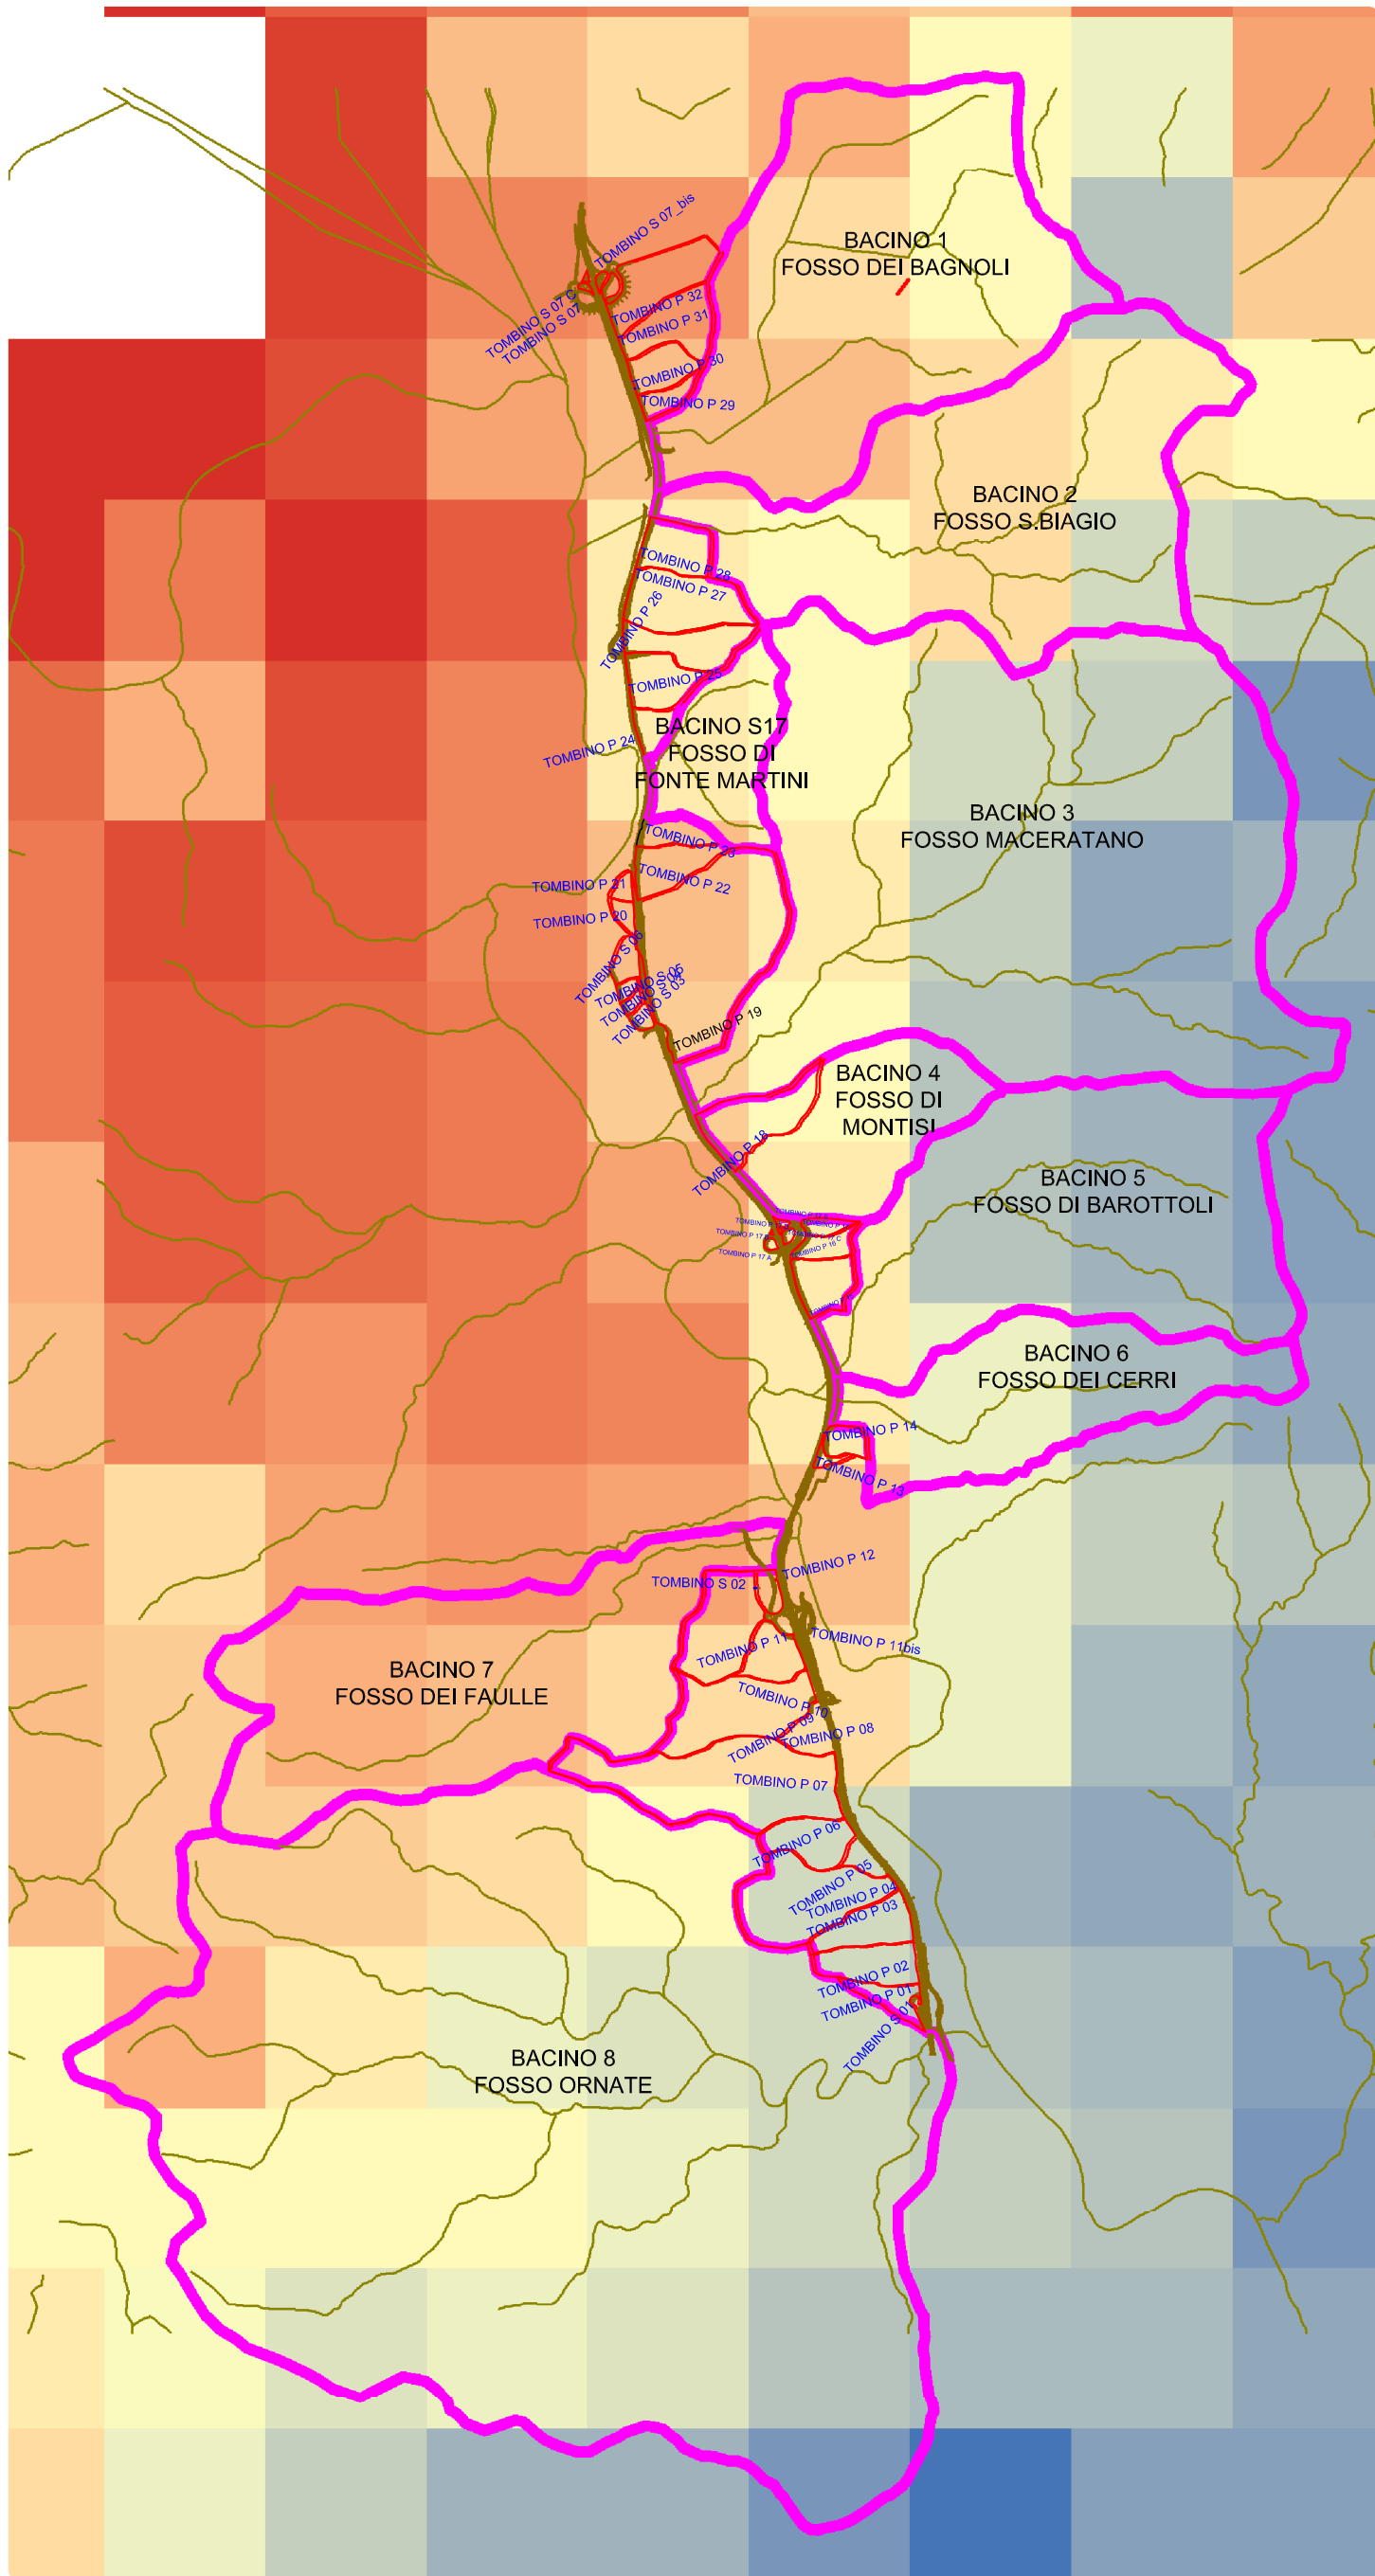

ALLEGATO 5.2 - MAPPA "n" (Tr 200 ANNI)

Legend

- E78 L9_Tracciato G1
- Reticolo_G1

n_200_Toscana.asc

<VALUE>

0.320100009 - 0.3213
0.3213 - 0.322699994
0.322699994 - 0.324000001
0.324000001 - 0.325300008
0.325300008 - 0.326599985
0.326599985 - 0.327899993
0.327899993 - 0.3292
0.3292 - 0.330599994
0.330599994 - 0.331999987
0.331999987 - 0.333299995
0.333299995 - 0.334600002
0.334600002 - 0.335999996
0.335999996 - 0.337399989
0.337399989 - 0.338699997
0.338699997 - 0.340000004
0.340000004 - 0.341399998
0.341399998 - 0.342799991
0.342799991 - 0.344099999
0.344099999 - 0.345299989
0.345299989 - 0.346599996
0.346599996 - 0.34799999
0.34799999 - 0.349299997
0.349299997 - 0.350600004
0.350600004 - 0.351900011
0.351900011 - 0.353199989
0.353199989 - 0.354499996
0.354499996 - 0.35589999
0.35589999 - 0.357199997
0.357199997 - 0.358500004
0.358500004 - 0.359899998