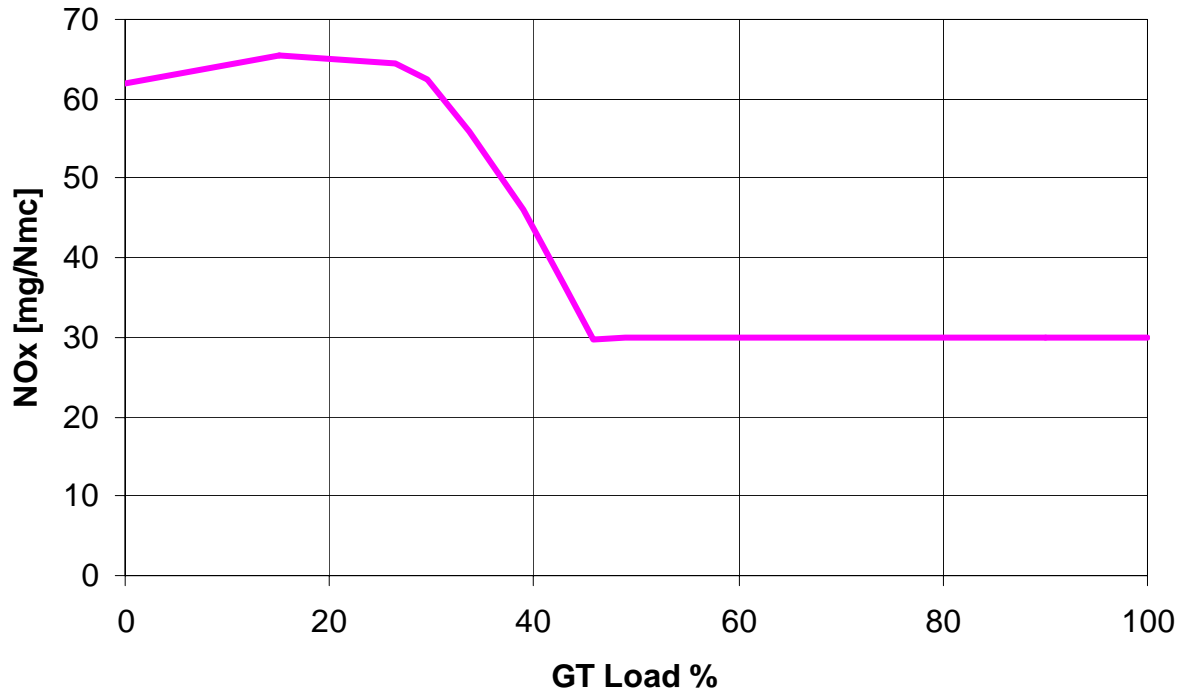

CENTRALE DI TORINO NORD

TURBINA A GAS

EXPECTED NOX EMISSIONS - V94.3A4

EXPECTED CO EMISSIONS - V94.3A4