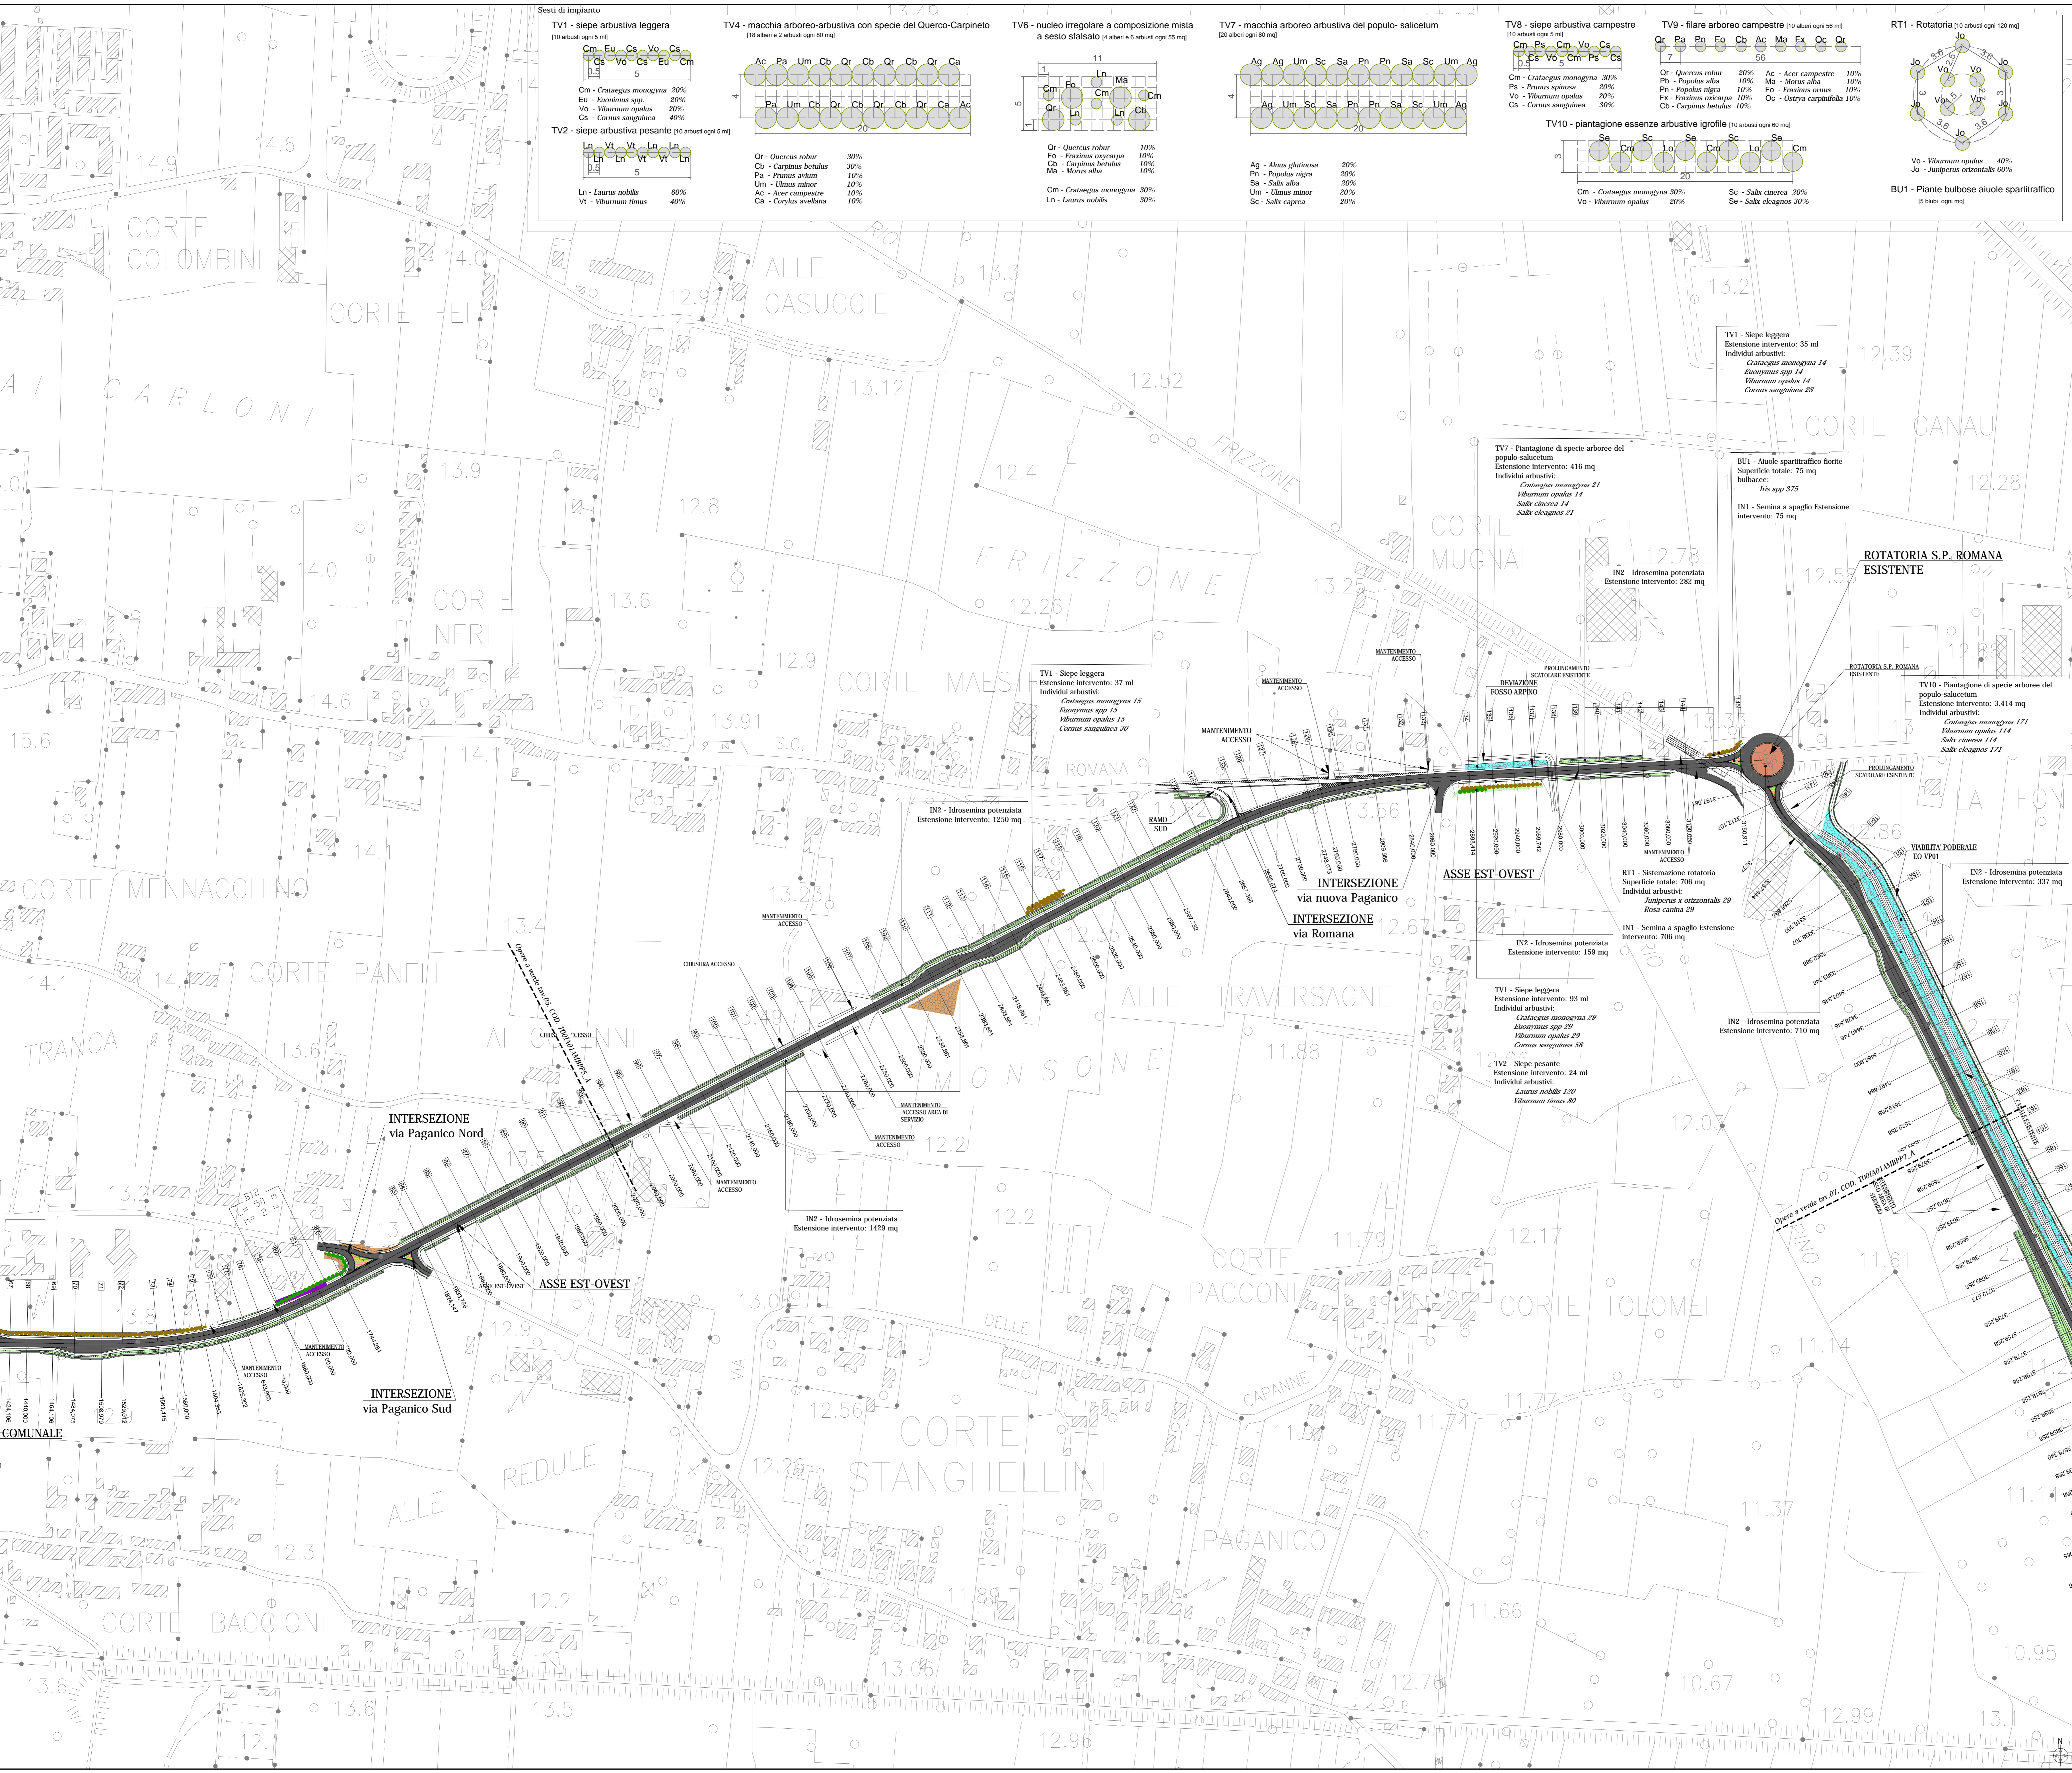

Legenda

Legend table with columns for 'Parziali' and 'Totali' detailing various landscape interventions like 'Sementa a spaglio', 'Rotatorie', and 'Fossei' with their respective areas and costs.

Project information block including ANAS logo, project title 'SISTEMA TANGENZIALE DI LUCCA', project details, and a revision table.

Table of six planting schemes (Sesti di impianto) with their respective botanical compositions and percentages.

Legenda

Legend table with columns for 'Parziali' and 'Totali' detailing various landscape interventions like 'Sementa a spaglio', 'Rotatorie', and 'Fossei' with their respective areas and costs.

Project information block including ANAS logo, project title 'SISTEMA TANGENZIALE DI LUCCA', project details, and a revision table.