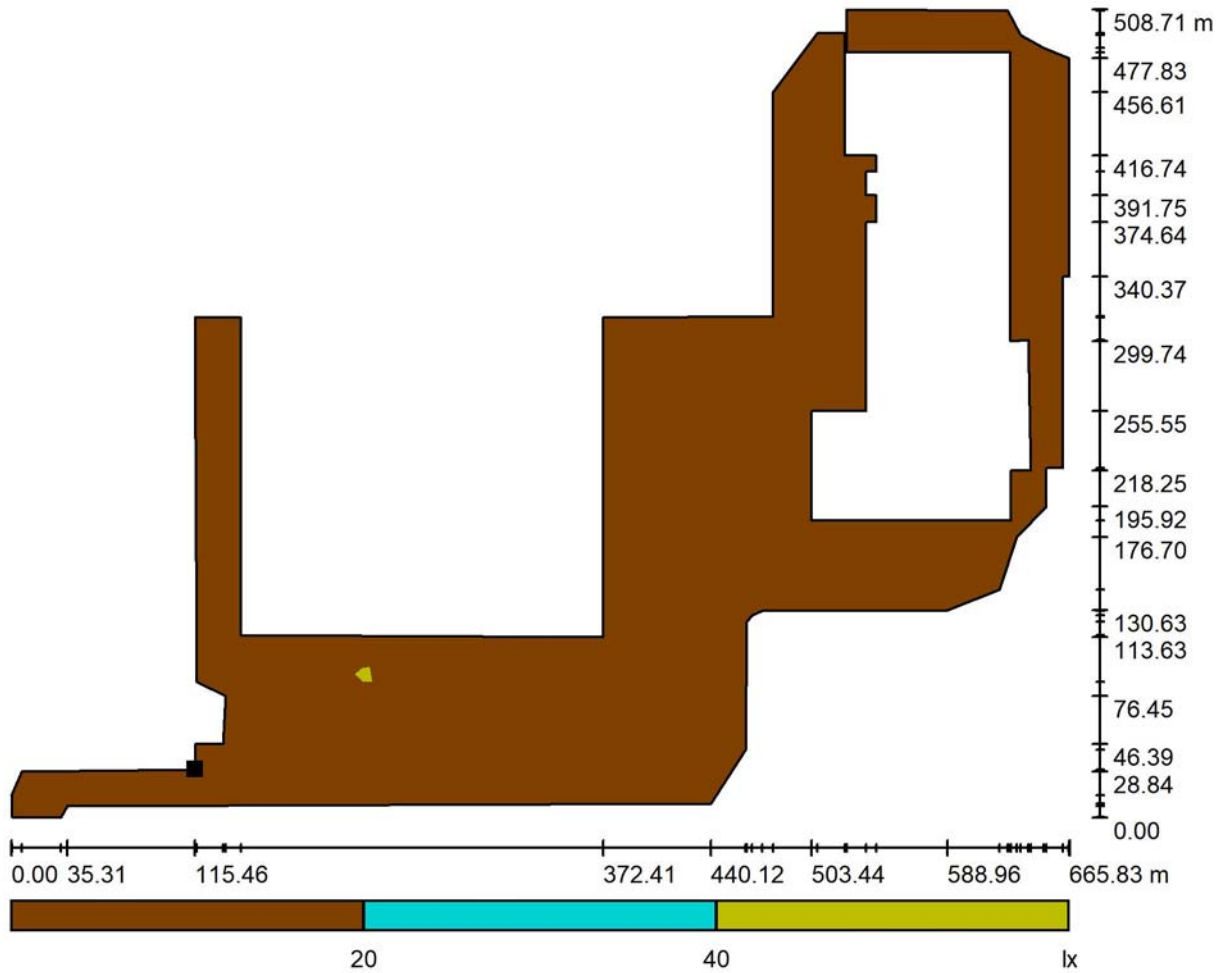

MIDSTREAM LIGHTING LIMITED
WESSEX HOUSE
1 CHESHAM STREET
LONDON, SW 1X 8ND, UNITED KINGDOM

Operator MIDSTREAM LIGHTING LIMITED
Telephone +44 (0)207 584 8310
Fax
e-Mail info@midstreamlighting.com

Exterior Scene 1 / Horizontal Value - Area Totale Esterna / Greyscale (E, Horizontal)

Scale 1 : 4761

Position of surface in external scene:
Marked point:
(292.362 m, 198.630 m, 0.000 m)