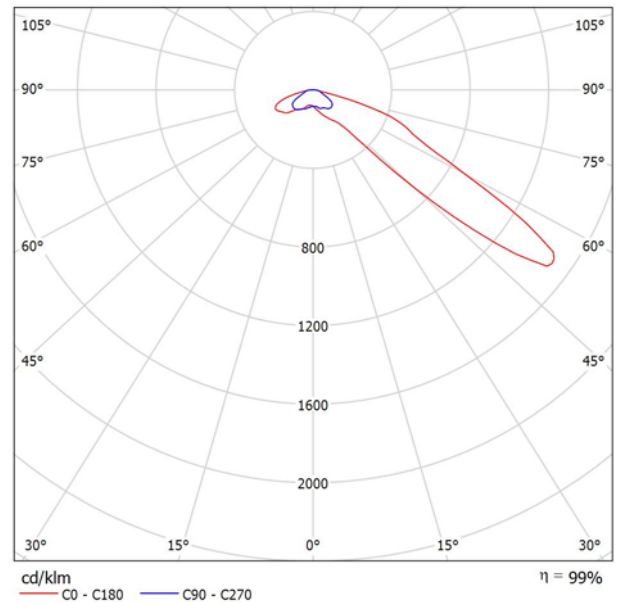

MIDSTREAM LIGHTING LIMITED
WESSEX HOUSE
1 CHESHAM STREET
LONDON, SW 1X 8ND, UNITED KINGDOM

Operator MIDSTREAM LIGHTING LIMITED
Telephone +44 (0)207 584 8310
Fax
e-Mail info@midstreamlighting.com

MIDSTREAM - Titan 320 FH / Luminaire Data Sheet

Luminous emittance 1:

See our luminaire catalog for an image of the luminaire.

Luminaire classification according to CIE: 100
CIE flux code: 21 65 93 100 99

Due to missing symmetry properties, no UGR table can be displayed for this luminaire.