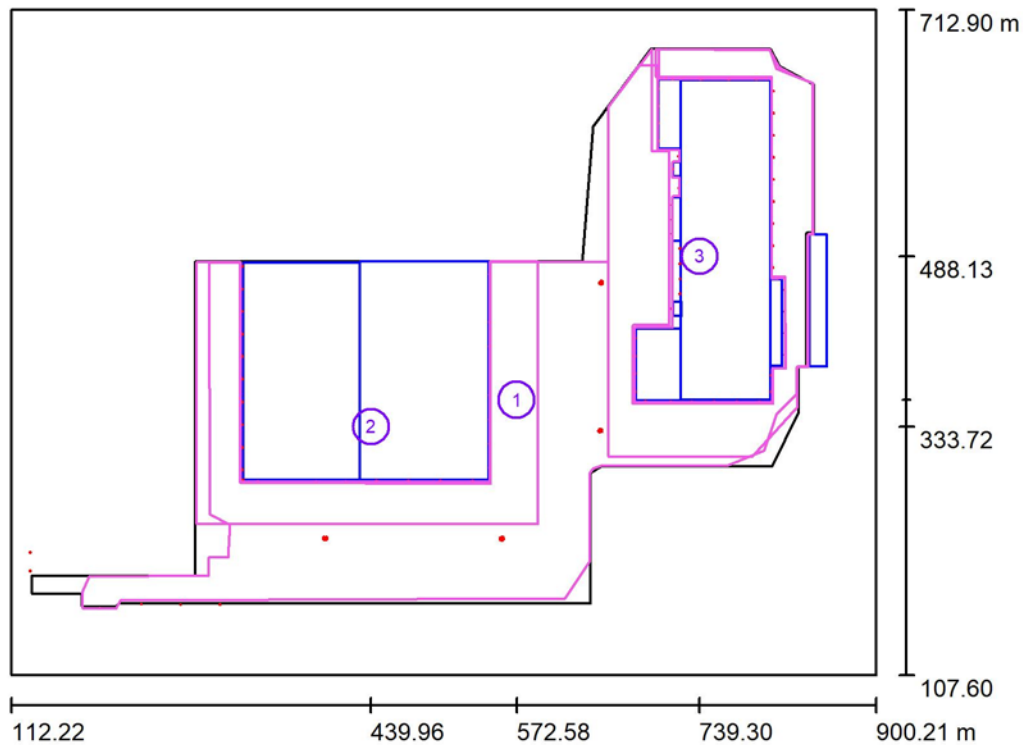

MIDSTREAM LIGHTING LIMITED
WESSEX HOUSE
1 CHESHAM STREET
LONDON, SW 1X 8ND, UNITED KINGDOM

Operator MIDSTREAM LIGHTING LIMITED
Telephone +44 (0)207 584 8310
Fax
e-Mail info@midstreamlighting.com

Exterior Scene 1 / Calculation surfaces (results overview)

Scale 1 : 6888

Calculation Surface List

No.	Designation	Type	Grid	E_{av} [lx]	E_{min} [lx]	E_{max} [lx]	u_0	E_{min} / E_{max}
1	Horizontal Value - Area Totale Esterna	horizontal	37 x 27	22	6.47	67	0.295	0.097
2	Horizontal Value - Area Esterna Edificio B2	horizontal	10 x 8	23	9.70	48	0.413	0.204
3	Horizontal Value - Area Esterna Edificio B1	horizontal	12 x 6	23	8.32	49	0.357	0.171

Summary of Results

Type	Quantity	Average [lx]	Min [lx]	Max [lx]	u_0	E_{min} / E_{max}
horizontal	3	23	6.47	67	0.29	0.10