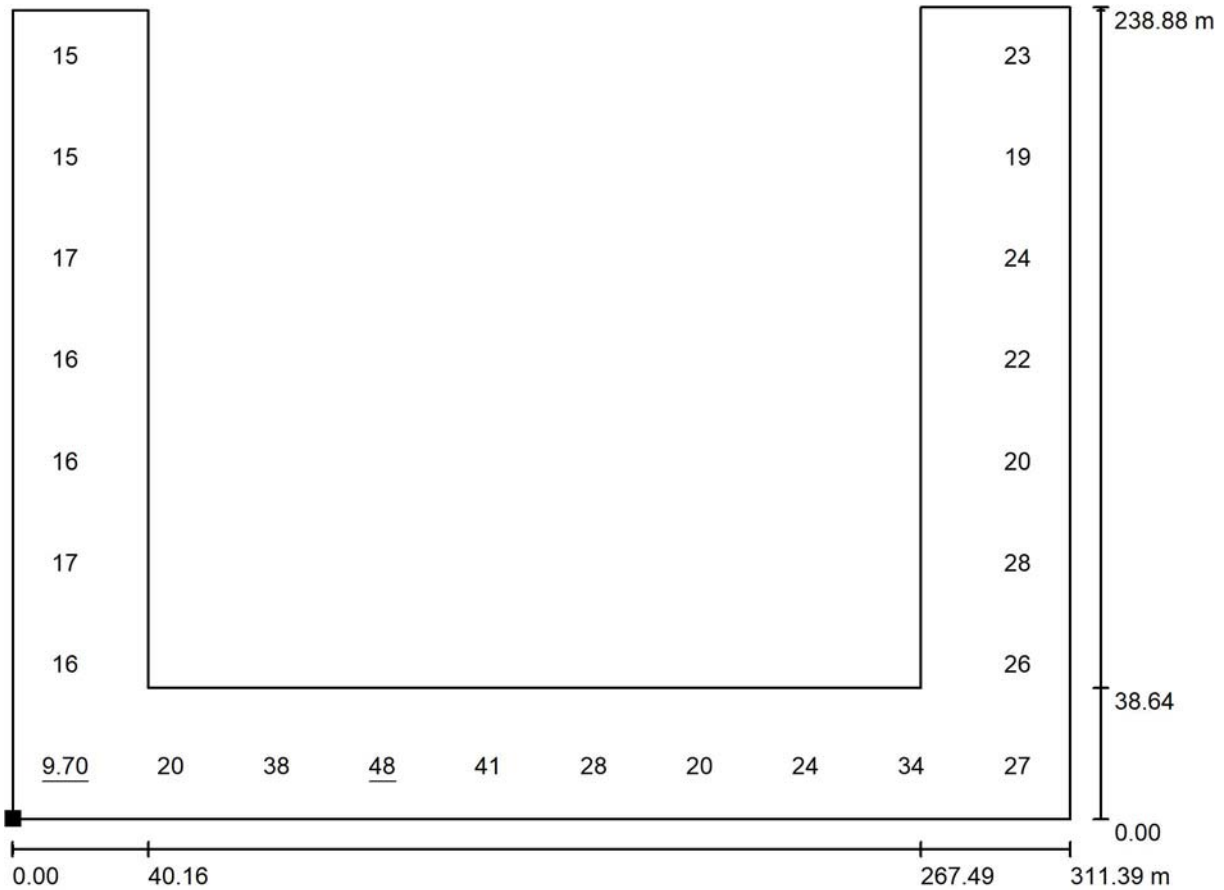

MIDSTREAM LIGHTING LIMITED
WESSEX HOUSE
1 CHESHAM STREET
LONDON, SW 1X 8ND, UNITED KINGDOM

Operator MIDSTREAM LIGHTING LIMITED
Telephone +44 (0)207 584 8310
Fax
e-Mail info@midstreamlighting.com

Exterior Scene 1 / Horizontal Value - Area Esterna Edificio B2 / Value Chart (E, Horizontal)

Values in Lux, Scale 1 : 2227

Not all calculated values could be displayed.

Position of surface in external scene:

Marked point:
(281.282 m, 244.910 m, 0.000 m)