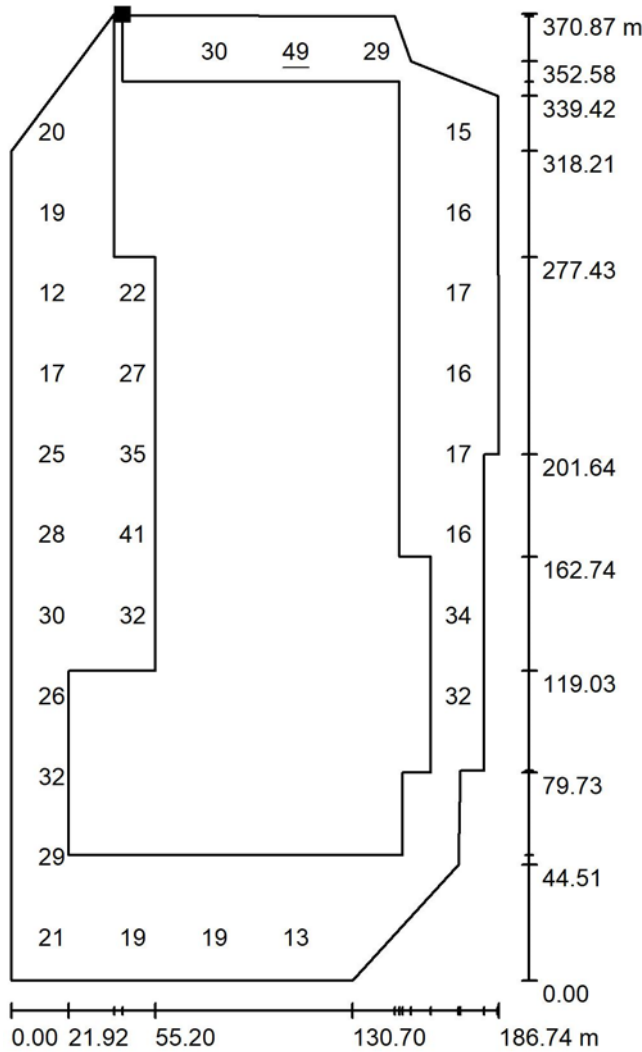

MIDSTREAM LIGHTING LIMITED
WESSEX HOUSE
1 CHESHAM STREET
LONDON, SW 1X 8ND, UNITED KINGDOM

Operator MIDSTREAM LIGHTING LIMITED
Telephone +44 (0)207 584 8310
Fax
e-Mail info@midstreamlighting.com

Exterior Scene 1 / Horizontal Value - Area Esterna Edificio B1 / Value Chart (E, Horizontal)