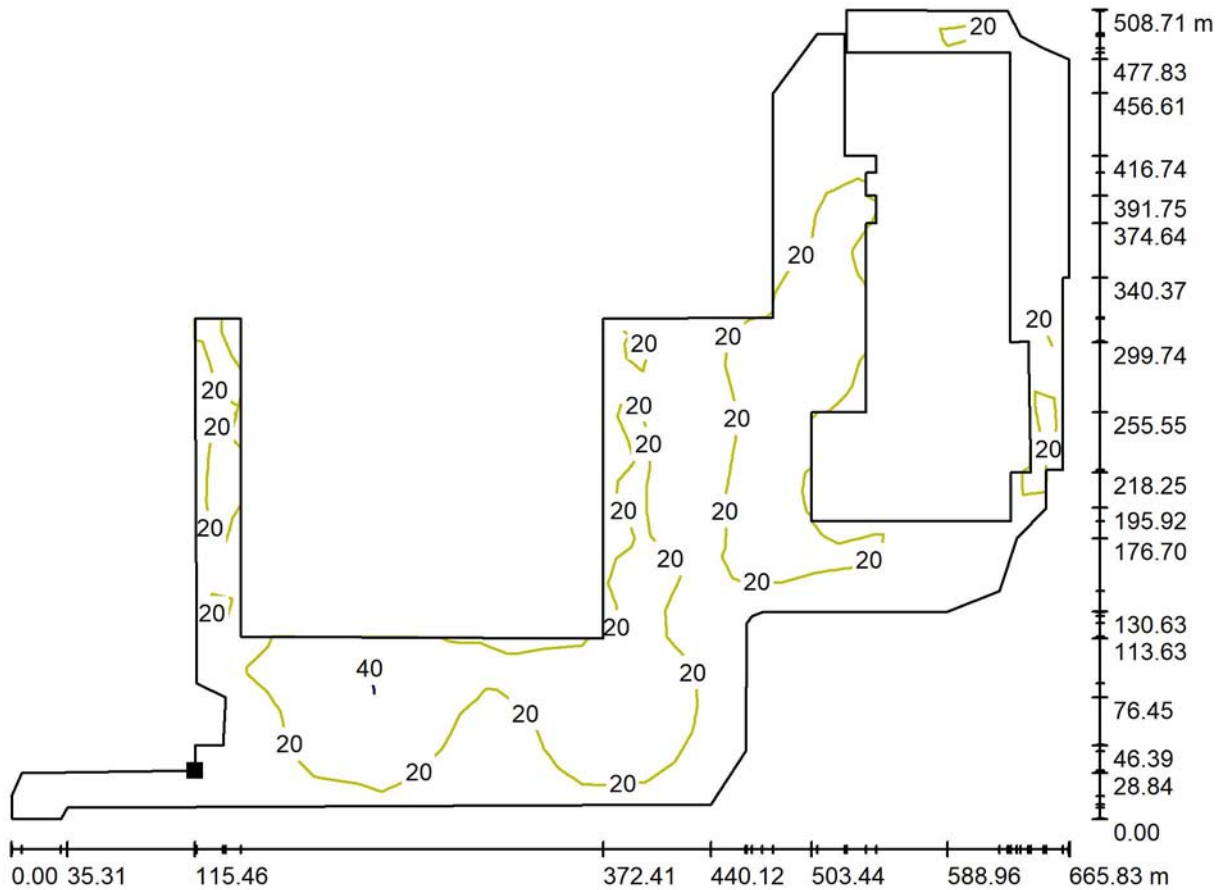

MIDSTREAM LIGHTING LIMITED
WESSEX HOUSE
1 CHESHAM STREET
LONDON, SW 1X 8ND, UNITED KINGDOM

Operator MIDSTREAM LIGHTING LIMITED
Telephone +44 (0)207 584 8310
Fax
e-Mail info@midstreamlighting.com

Exterior Scene 1 / Horizontal Value - Area Totale Esterna / Isolines (E, Horizontal)