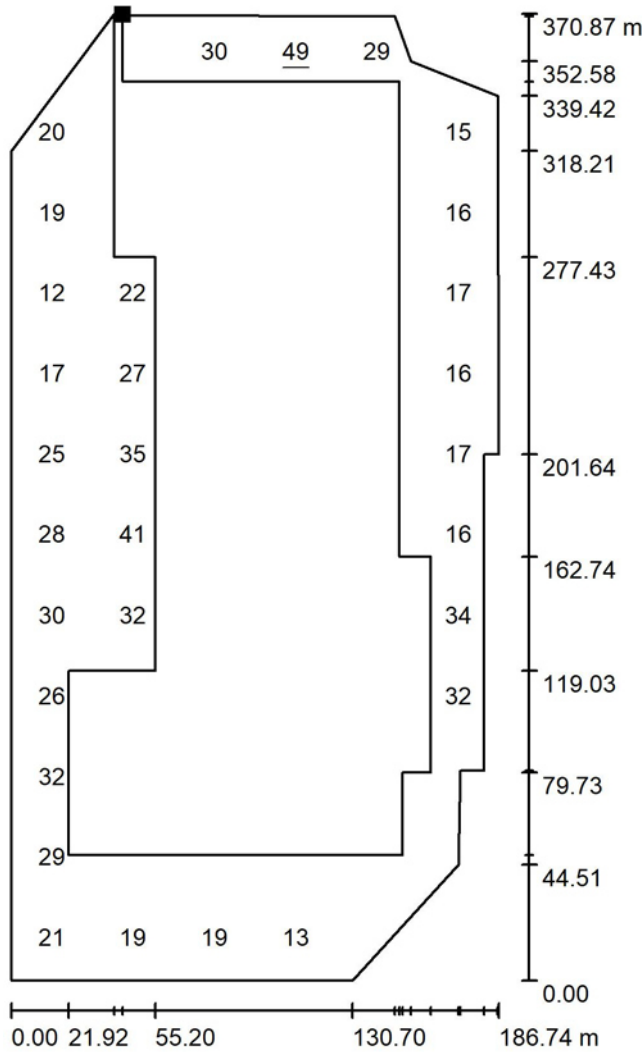

MIDSTREAM LIGHTING LIMITED
WESSEX HOUSE
1 CHESHAM STREET
LONDON, SW 1X 8ND, UNITED KINGDOM

Operator MIDSTREAM LIGHTING LIMITED
Telephone +44 (0)207 584 8310
Fax
e-Mail info@midstreamlighting.com

Exterior Scene 1 / Horizontal Value - Area Esterna Edificio B1 / Value Chart (E, Horizontal)