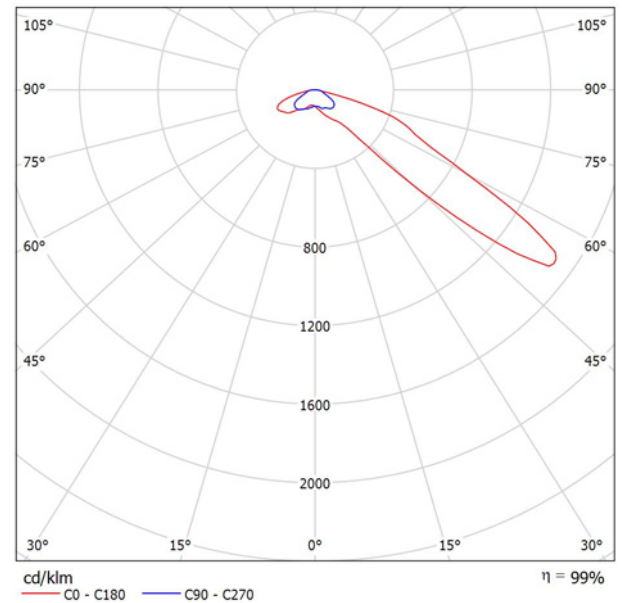

MIDSTREAM LIGHTING LIMITED
WESSEX HOUSE
1 CHESHAM STREET
LONDON, SW 1X 8ND, UNITED KINGDOM

Operator MIDSTREAM LIGHTING LIMITED
Telephone +44 (0)207 584 8310
Fax
e-Mail info@midstreamlighting.com

MIDSTREAM - Titan 320 FH / Luminaire Data Sheet

Luminous emittance 1:

See our luminaire catalog for an image of the luminaire.

Luminaire classification according to CIE: 100
CIE flux code: 21 65 93 100 99

Due to missing symmetry properties, no UGR table can be displayed for this luminaire.