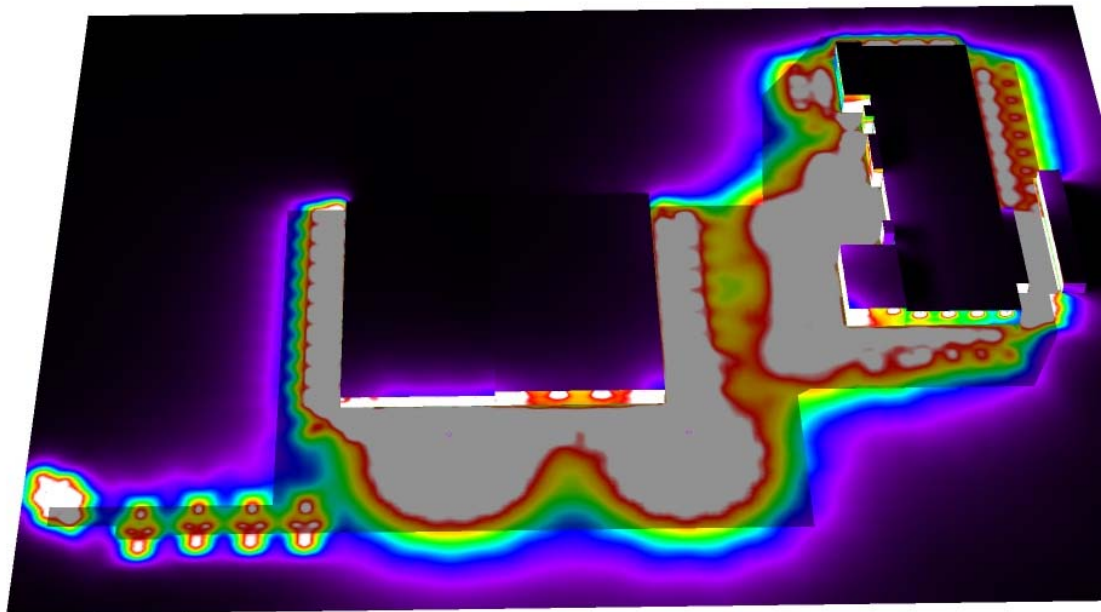

MIDSTREAM LIGHTING LIMITED
WESSEX HOUSE
1 CHESHAM STREET
LONDON, SW 1X 8ND, UNITED KINGDOM

Operator MIDSTREAM LIGHTING LIMITED
Telephone +44 (0)207 584 8310
Fax
e-Mail info@midstreamlighting.com

Exterior Scene 1 / False Colour Rendering

0   2.50   5   7.50   10   12.50   15   17.50   20   lx