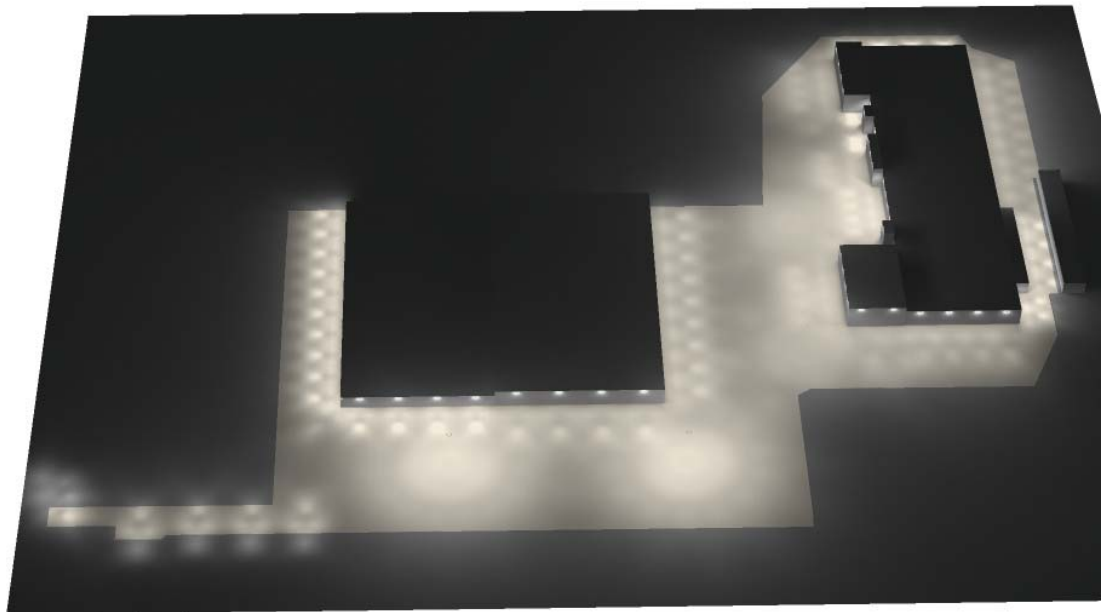

MIDSTREAM LIGHTING LIMITED
WESSEX HOUSE
1 CHESHAM STREET
LONDON, SW 1X 8ND, UNITED KINGDOM

Operator MIDSTREAM LIGHTING LIMITED
Telephone +44 (0)207 584 8310
Fax
e-Mail info@midstreamlighting.com

Exterior Scene 1 / 3D Rendering