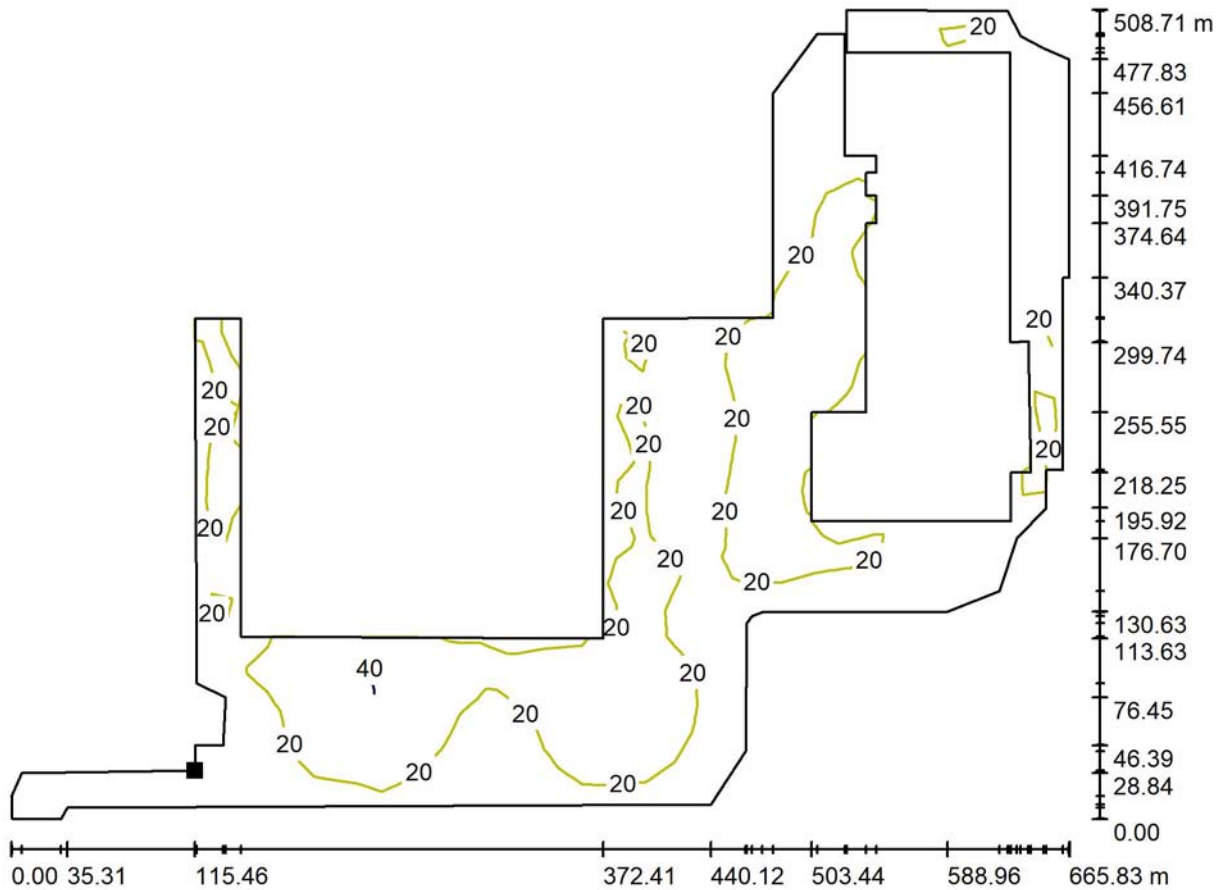

### Exterior Scene 1 / Horizontal Value - Area Totale Esterna / Isolines (E, Horizontal)

Values in Lux, Scale 1 : 4761

Position of surface in external scene:  
 Marked point:  
 (292.362 m, 198.630 m, 0.000 m)