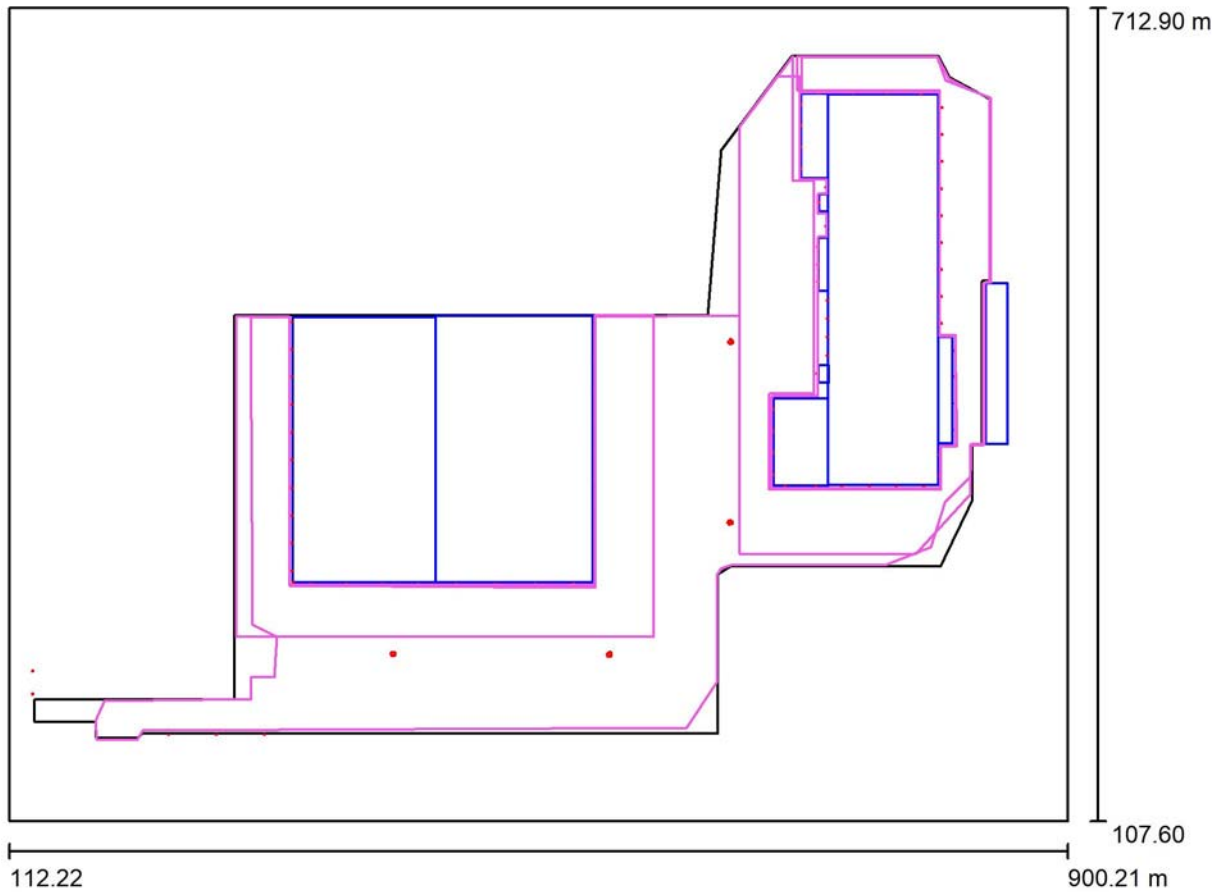

MIDSTREAM LIGHTING LIMITED
WESSEX HOUSE
1 CHESHAM STREET
LONDON, SW 1X 8ND, UNITED KINGDOM

Operator MIDSTREAM LIGHTING LIMITED
Telephone +44 (0)207 584 8310
Fax
e-Mail info@midstreamlighting.com

Exterior Scene 1 / Planning data

Maintenance factor: 0.70, ULR (Upward Light Ratio): 1.5%

Scale 1:5634

Luminaire Parts List

No.	Pieces	Designation (Correction Factor)	Φ (Luminaire) [lm]	Φ (Lamps) [lm]	P [W]
1	78	MIDSTREAM - Titan 320 FH (1.000)	37006	37236	321.0
2	37	MIDSTREAM - Titan 420 FH (1.000)	51878	52200	450.0
Total:			4805986	Total: 4835808	41688.0