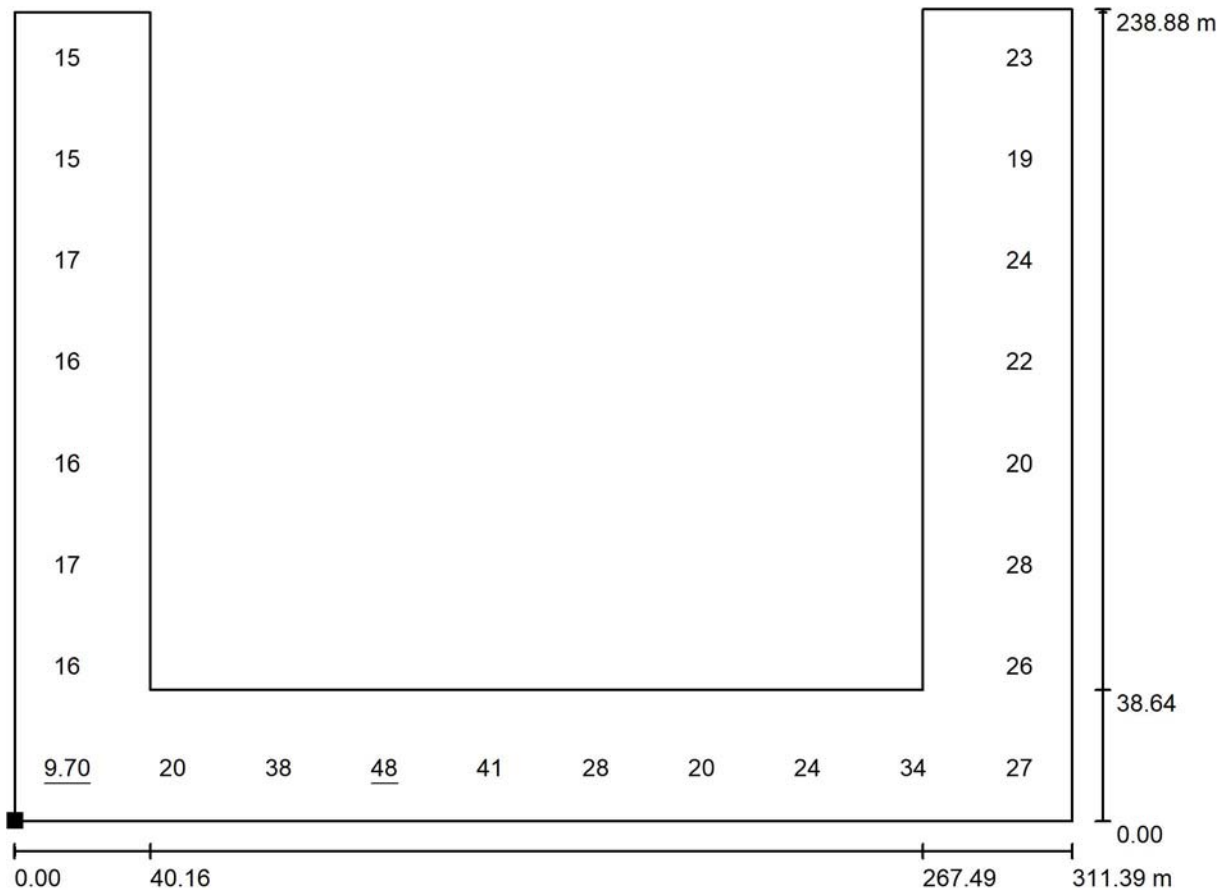

MIDSTREAM LIGHTING LIMITED
WESSEX HOUSE
1 CHESHAM STREET
LONDON, SW 1X 8ND, UNITED KINGDOM

Operator MIDSTREAM LIGHTING LIMITED
Telephone +44 (0)207 584 8310
Fax
e-Mail info@midstreamlighting.com

Exterior Scene 1 / Horizontal Value - Area Esterna Edificio B2 / Value Chart (E, Horizontal)

Values in Lux, Scale 1 : 2227

Not all calculated values could be displayed.

Position of surface in external scene:

Marked point:
(281.282 m, 244.910 m, 0.000 m)