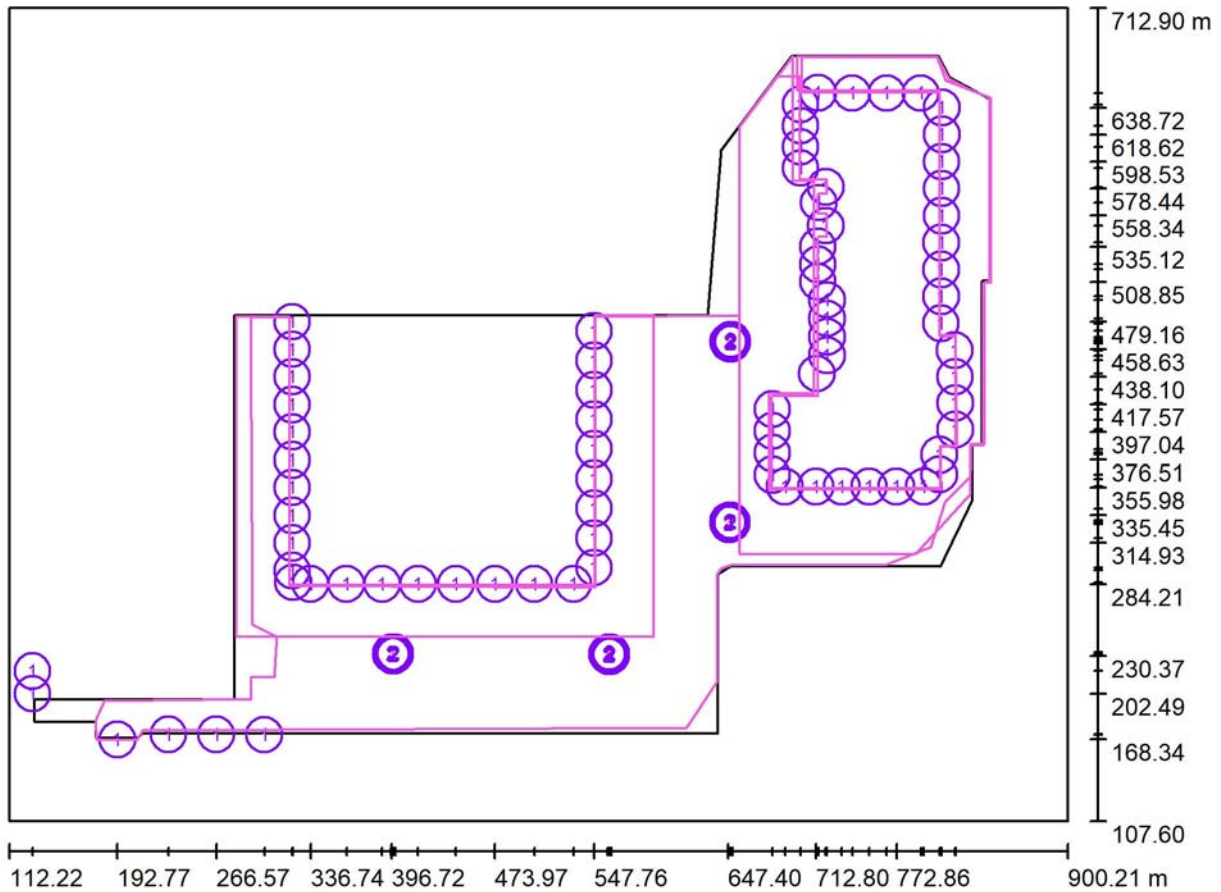

MIDSTREAM LIGHTING LIMITED
WESSEX HOUSE
1 CHESHAM STREET
LONDON, SW 1X 8ND, UNITED KINGDOM

Operator MIDSTREAM LIGHTING LIMITED
Telephone +44 (0)207 584 8310
Fax
e-Mail info@midstreamlighting.com

Exterior Scene 1 / Luminaires (layout plan)

Scale 1 : 5634

Luminaire Parts List

No.	Pieces	Designation
1	78	MIDSTREAM - Titan 320 FH
2	37	MIDSTREAM - Titan 420 FH