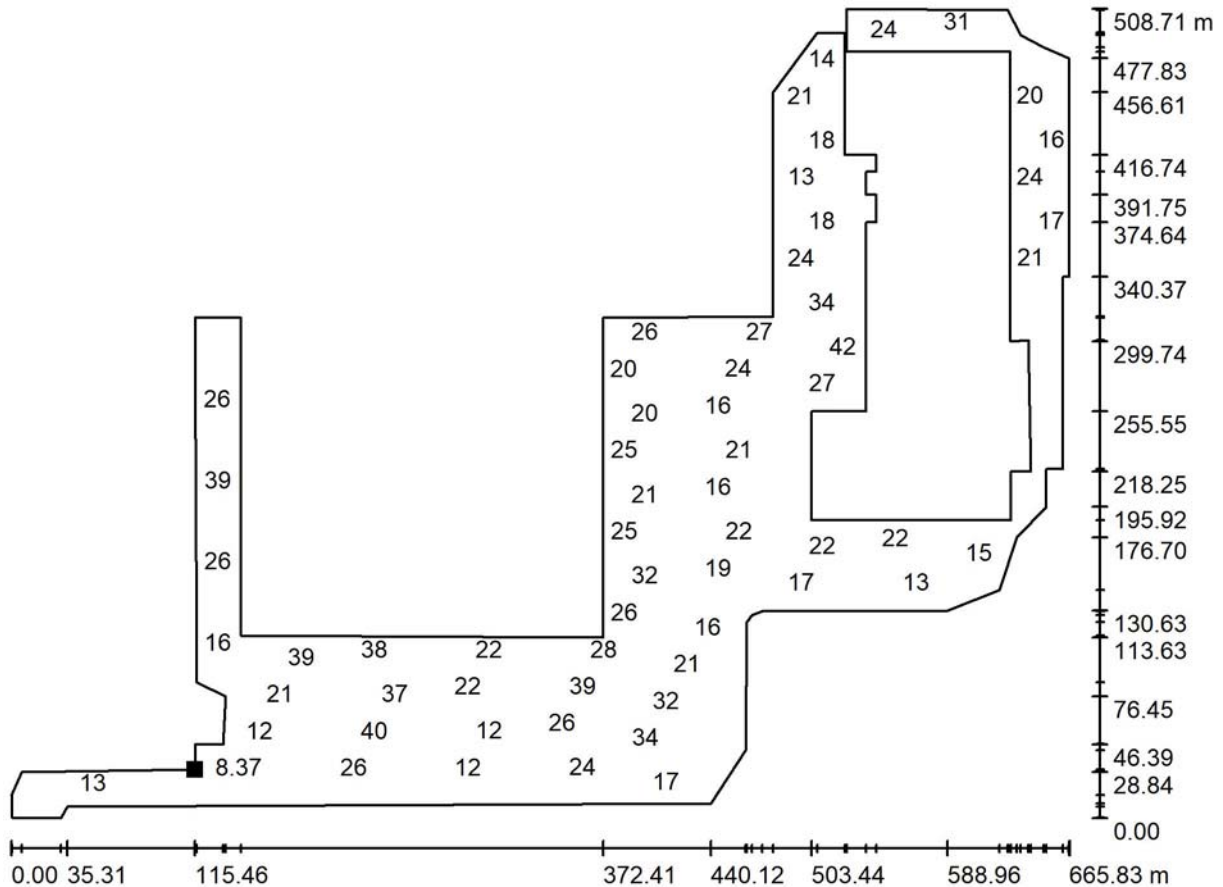

MIDSTREAM LIGHTING LIMITED
WESSEX HOUSE
1 CHESHAM STREET
LONDON, SW 1X 8ND, UNITED KINGDOM

Operator MIDSTREAM LIGHTING LIMITED
Telephone +44 (0)207 584 8310
Fax
e-Mail info@midstreamlighting.com

Exterior Scene 1 / Horizontal Value - Area Totale Esterna / Value Chart (E, Horizontal)