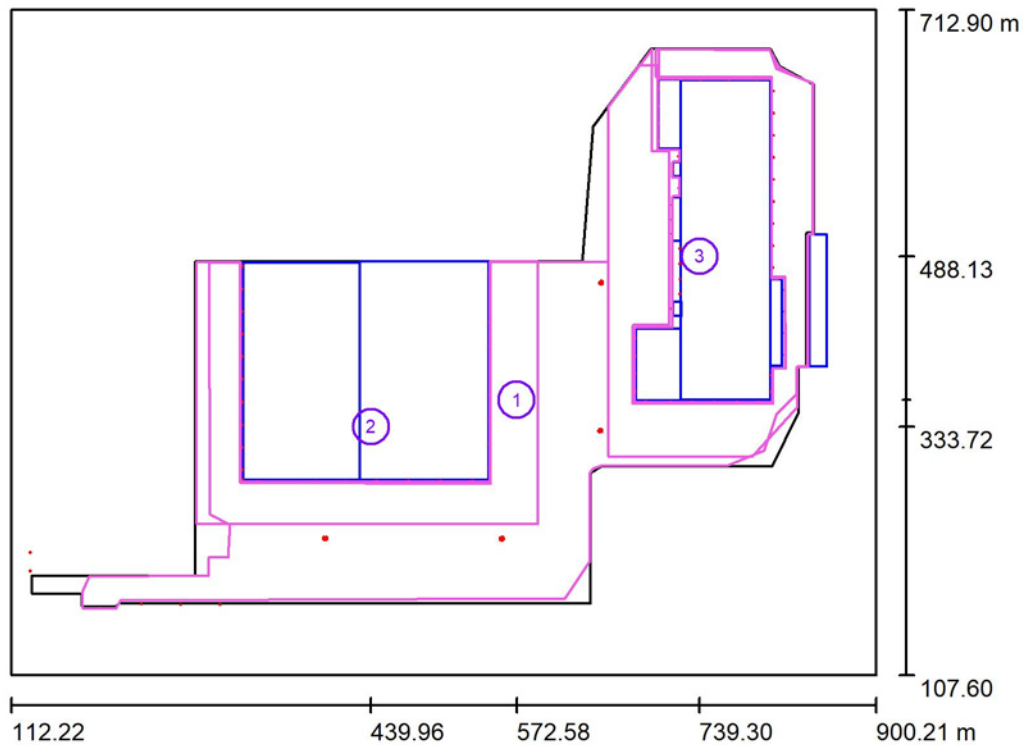

MIDSTREAM LIGHTING LIMITED
WESSEX HOUSE
1 CHESHAM STREET
LONDON, SW 1X 8ND, UNITED KINGDOM

Operator MIDSTREAM LIGHTING LIMITED
Telephone +44 (0)207 584 8310
Fax
e-Mail info@midstreamlighting.com

Exterior Scene 1 / Calculation surfaces (results overview)

Scale 1 : 6888

Calculation Surface List

No.	Designation	Type	Grid	E_{av} [lx]	E_{min} [lx]	E_{max} [lx]	u_0	E_{min} / E_{max}
1	Horizontal Value - Area Totale Esterna	horizontal	37 x 27	22	6.47	67	0.295	0.097
2	Horizontal Value - Area Esterna Edificio B2	horizontal	10 x 8	23	9.70	48	0.413	0.204
3	Horizontal Value - Area Esterna Edificio B1	horizontal	12 x 6	23	8.32	49	0.357	0.171

Summary of Results

Type	Quantity	Average [lx]	Min [lx]	Max [lx]	u_0	E_{min} / E_{max}
horizontal	3	23	6.47	67	0.29	0.10