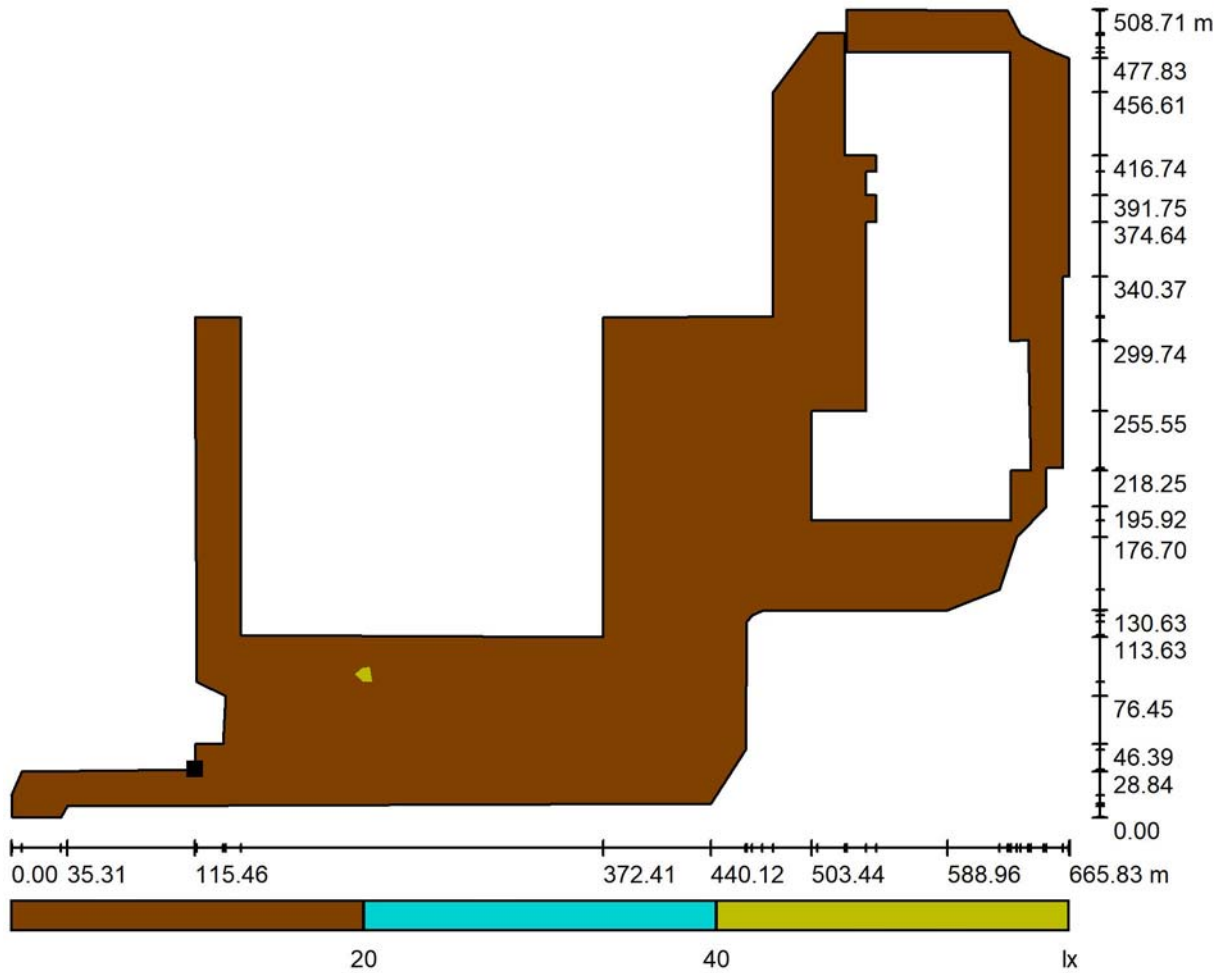

### Exterior Scene 1 / Horizontal Value - Area Totale Esterna / Isolines (E, Horizontal)

Values in Lux, Scale 1 : 4761

Position of surface in external scene:  
 Marked point:  
 (292.362 m, 198.630 m, 0.000 m)

Grid: 37 x 27 Points

$E_{av}$ [lx]	$E_{min}$ [lx]	$E_{max}$ [lx]	u0	$E_{min} / E_{max}$
22	6.47	67	0.295	0.097

MIDSTREAM LIGHTING LIMITED  
 WESSEX HOUSE  
 1 CHESHAM STREET  
 LONDON, SW 1X 8ND, UNITED KINGDOM

Scale 1 : 4761

Position of surface in external scene:  
 Marked point:  
 (292.362 m, 198.630 m, 0.000 m)

Grid: 37 x 27 Points

$E_{av}$ [lx]	$E_{min}$ [lx]	$E_{max}$ [lx]	$u_0$	$E_{min} / E_{max}$
22	6.47	67	0.295	0.097