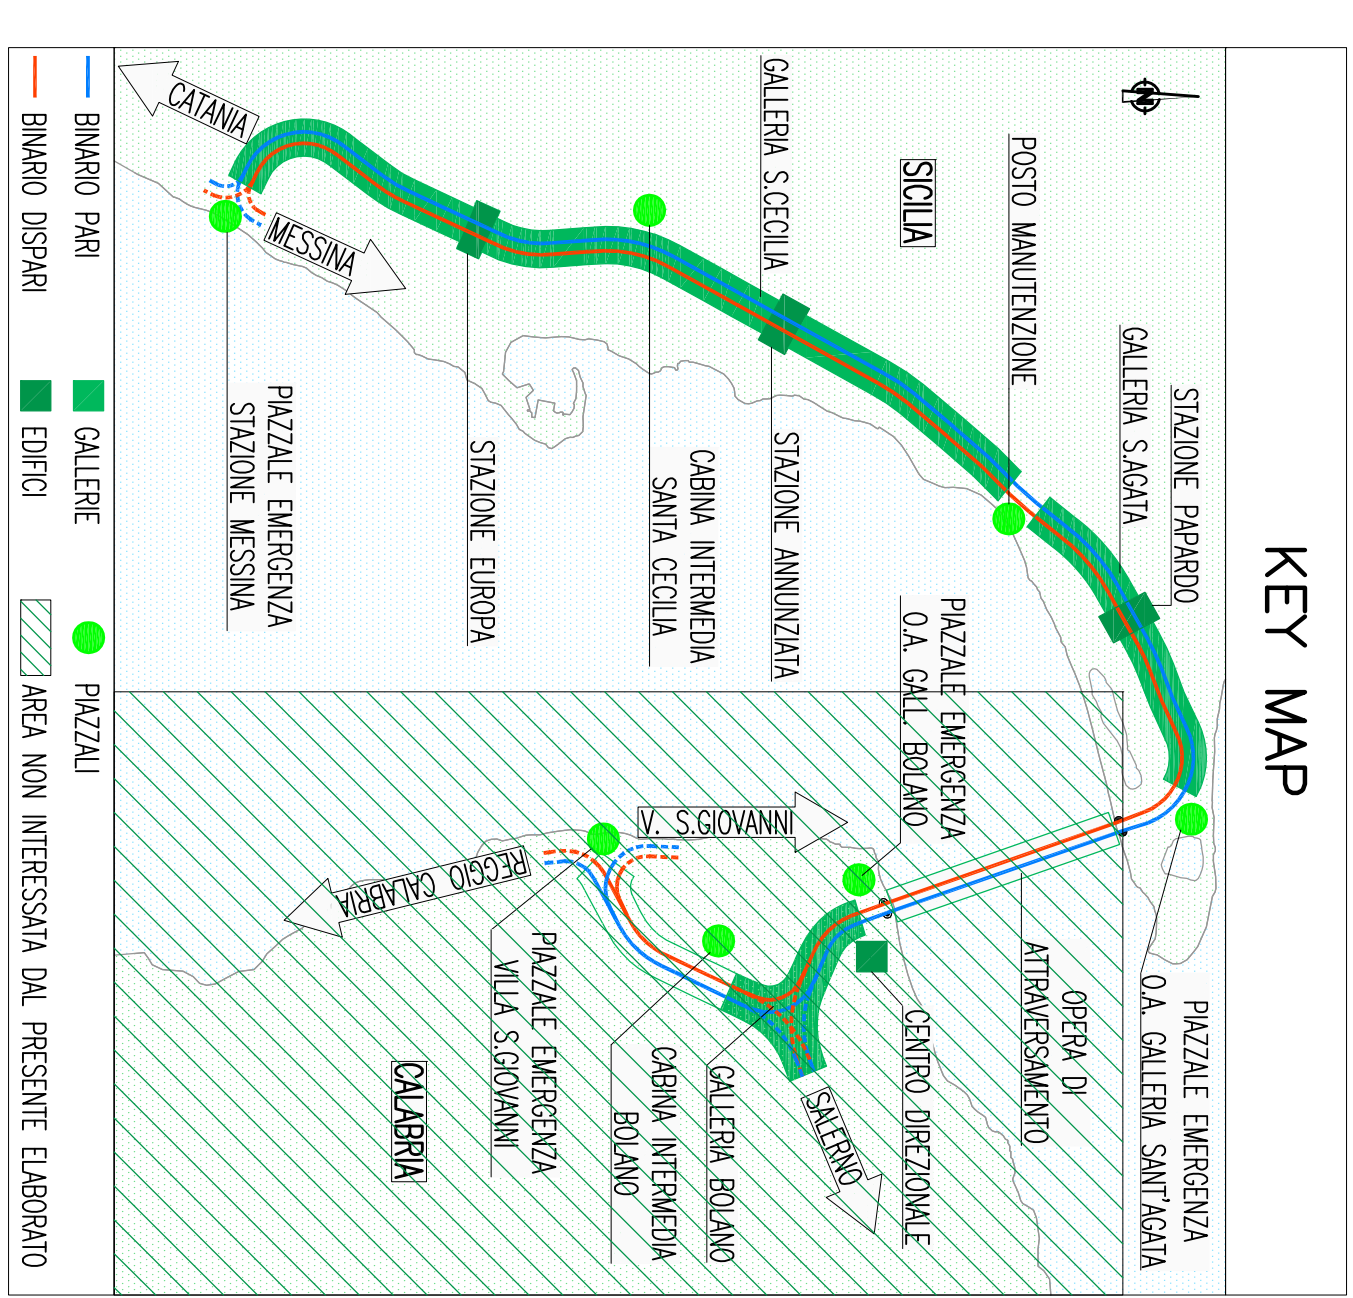

NOTE GENERALI

KEY MAP

QUADRO D'UNIONE

Stretto di Messina logo and company information for EURO LINK S.C.A. and SOGA43\_E01.

Colleghi Sicilia logo and contact information for project managers and technical staff.

General information regarding the electrical installation plan for the Messina bridge.

LEGENDA COLORI

Table with 4 columns: Color, System Name, and Description. Includes systems like lighting, supervision, energy, and communication.

LEGENDA PUNTI DI COMANDO

Table with 4 columns: Symbol, System Name, and Description. Lists control points for various lighting and communication systems.

LEGENDA SIMBOLI

Table with 4 columns: Symbol, System Name, and Description. Lists symbols for access points, protection, and lighting fixtures.

LEGENDA SIMBOLI

Table with 4 columns: Symbol, System Name, and Description. Lists symbols for various lighting fixtures and equipment.

Table with 4 columns: Code, System Name, and Description. Lists specific equipment and materials used in the project.