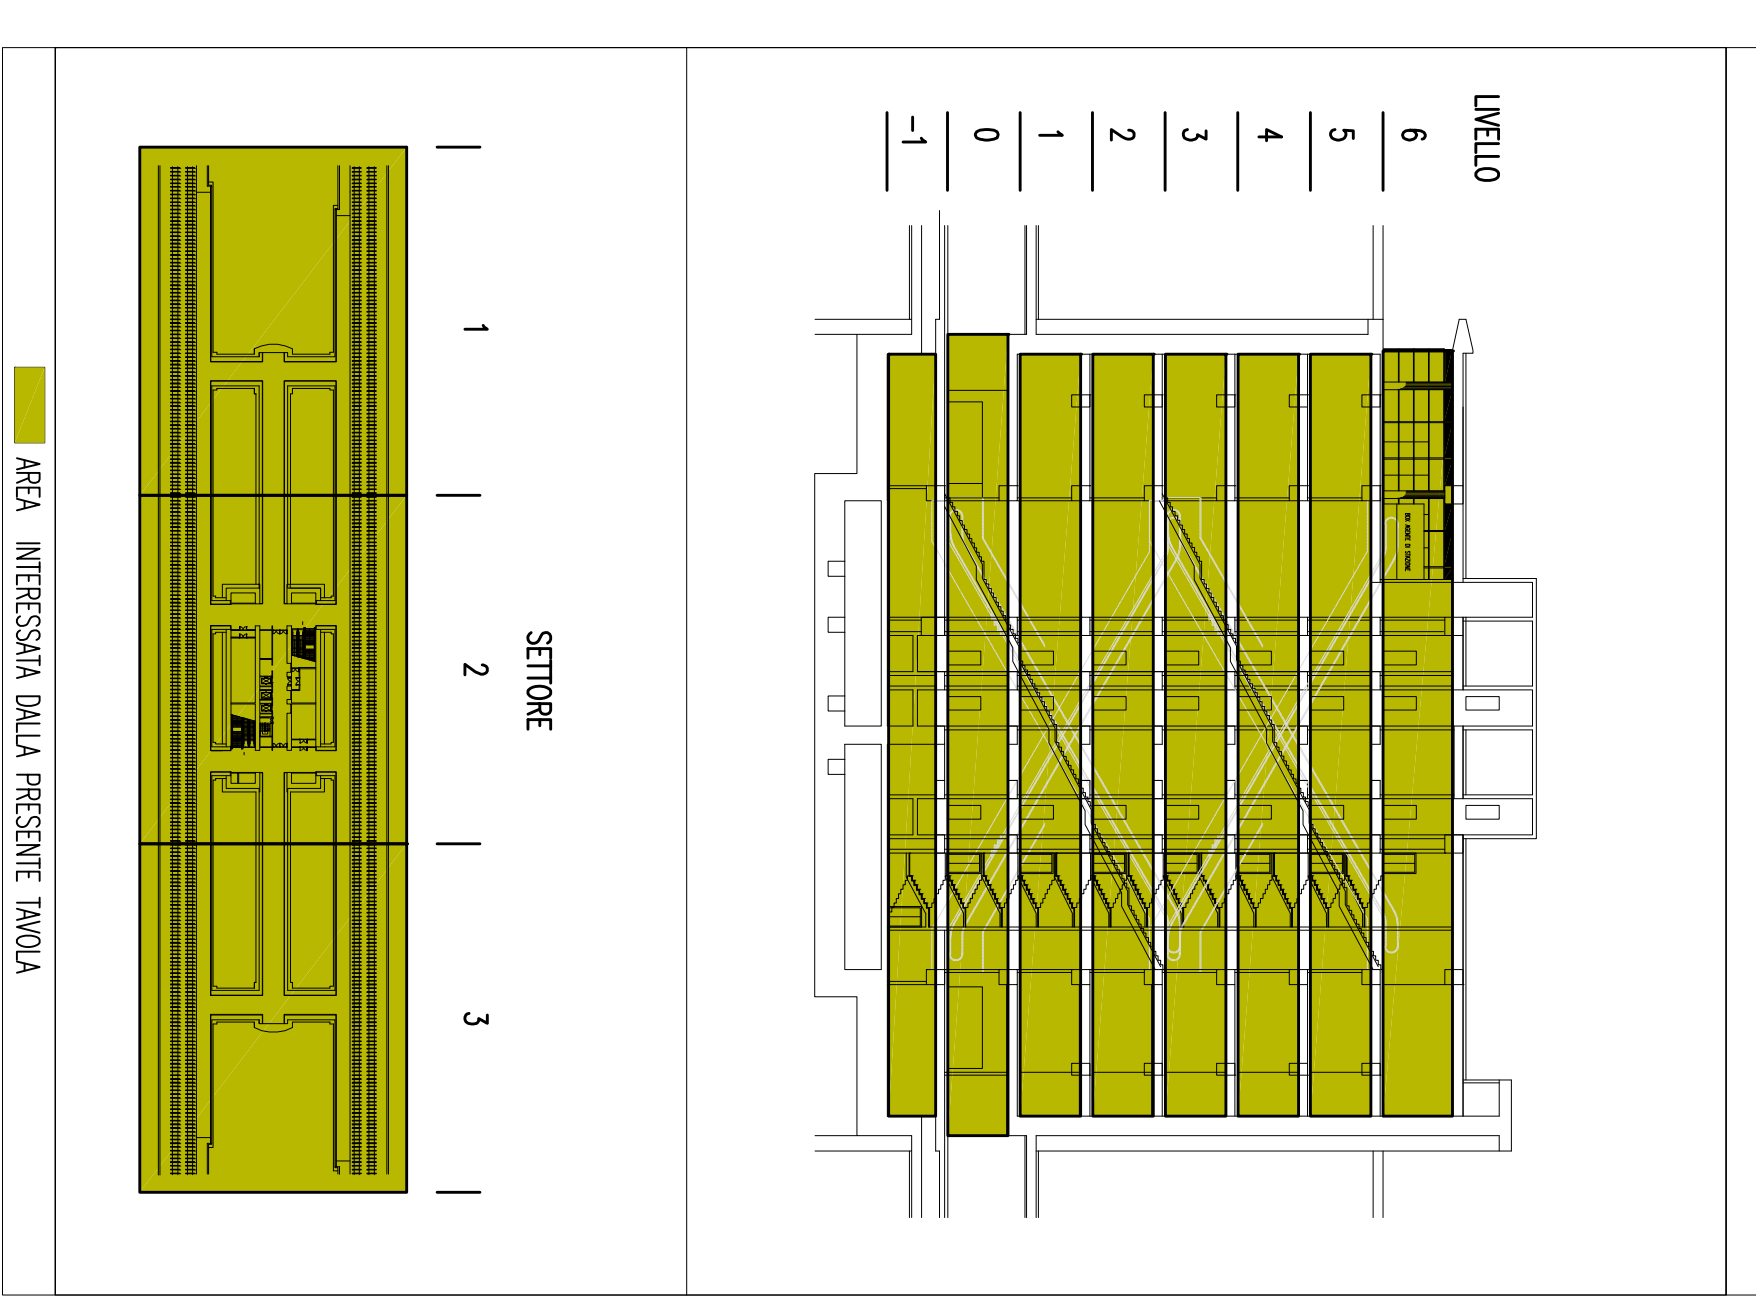

QUADRO D'UNIONE

Stretto di Messina logo and company information for EURO LINK S.C.A. and SOGA43_E01.

Colleghi Sicilia logo and contact information for project managers and technical staff.

General information regarding the electrical installation plan for the Messina bridge.