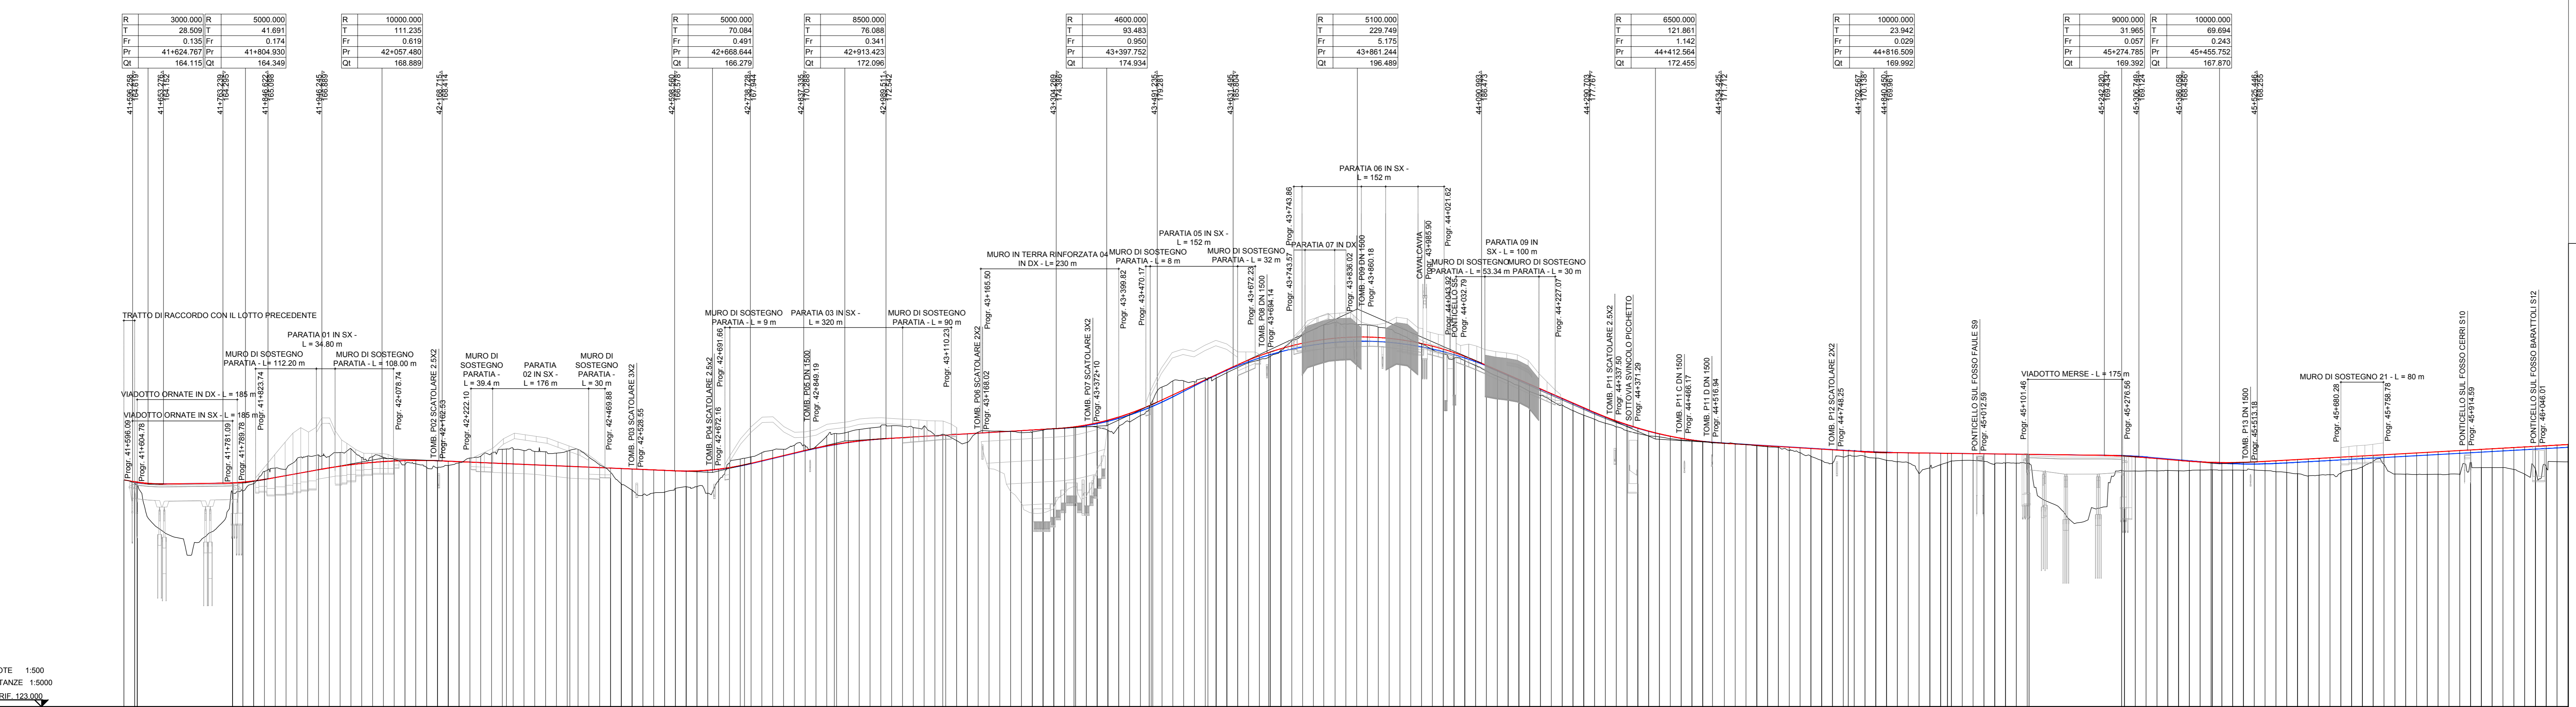

GROSSETO

SIENA

KEYPLAN

LEGENDA

- PROGETTO PD
PROGETTO PE
CANTIERI OPERATIVI PE
CANTIERE BASE PE
CANTIERI OPERATIVI PD
CANTIERE BASE PD
CAVE PD

Table with 10 columns and 2 rows, likely providing technical specifications or data for the plan view.

Table with multiple columns and rows, likely providing technical specifications or data for the profile view.

Project information block including logos for Sanas, S.G.C. Grosseto - Fano, and various engineering firms like Sintagma and ICARIA.