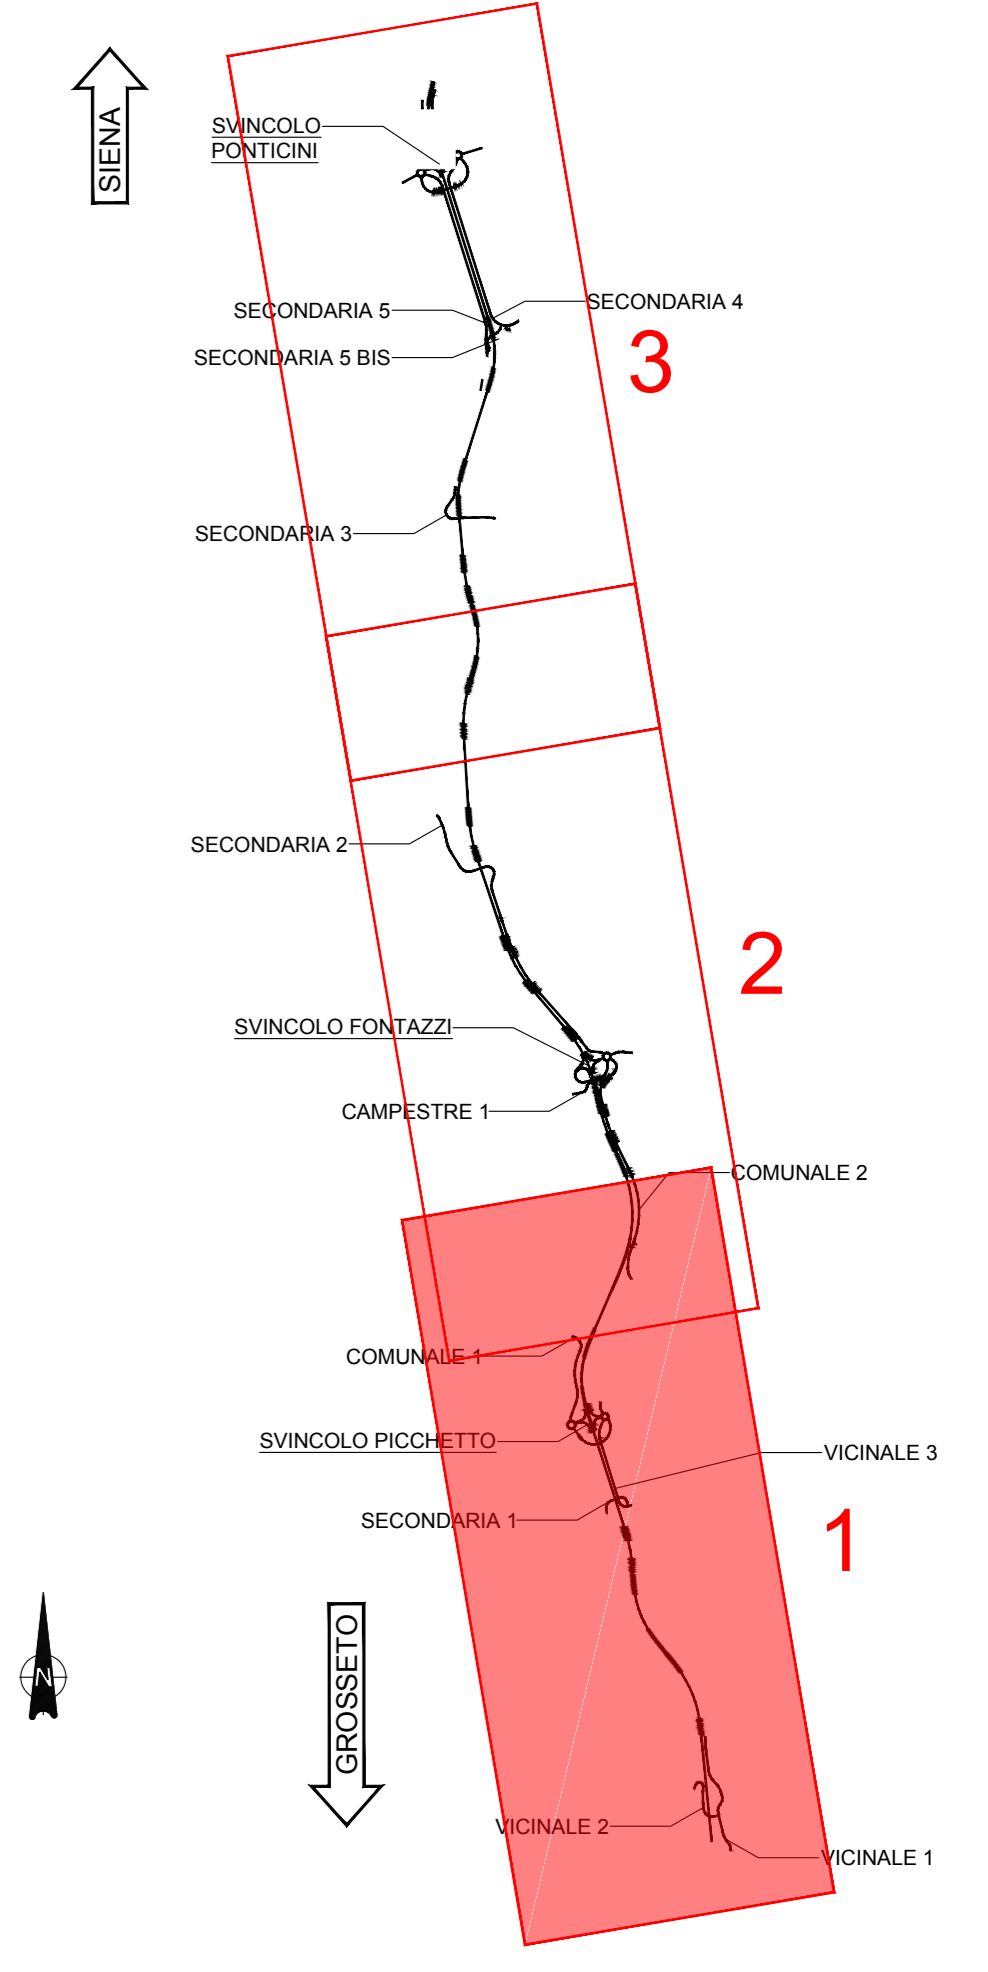

GROSSETO

SIENA

KEYPLAN

LEGENDA

- PROGETTO PD
PROGETTO PE
CANTIERI OPERATIVI PE
CANTIERE BASE PE
CANTIERI OPERATIVI PD
CANTIERE BASE PD
CAVE PD

Table with 10 columns and 2 rows, likely providing technical specifications or data for the plan view.

Table with multiple columns and rows, likely providing technical specifications or data for the profile view.

Project information block including logos for Sanas, S.G.C. Grosseto - Fano, and various engineering firms like Sintagma and ICARIA.