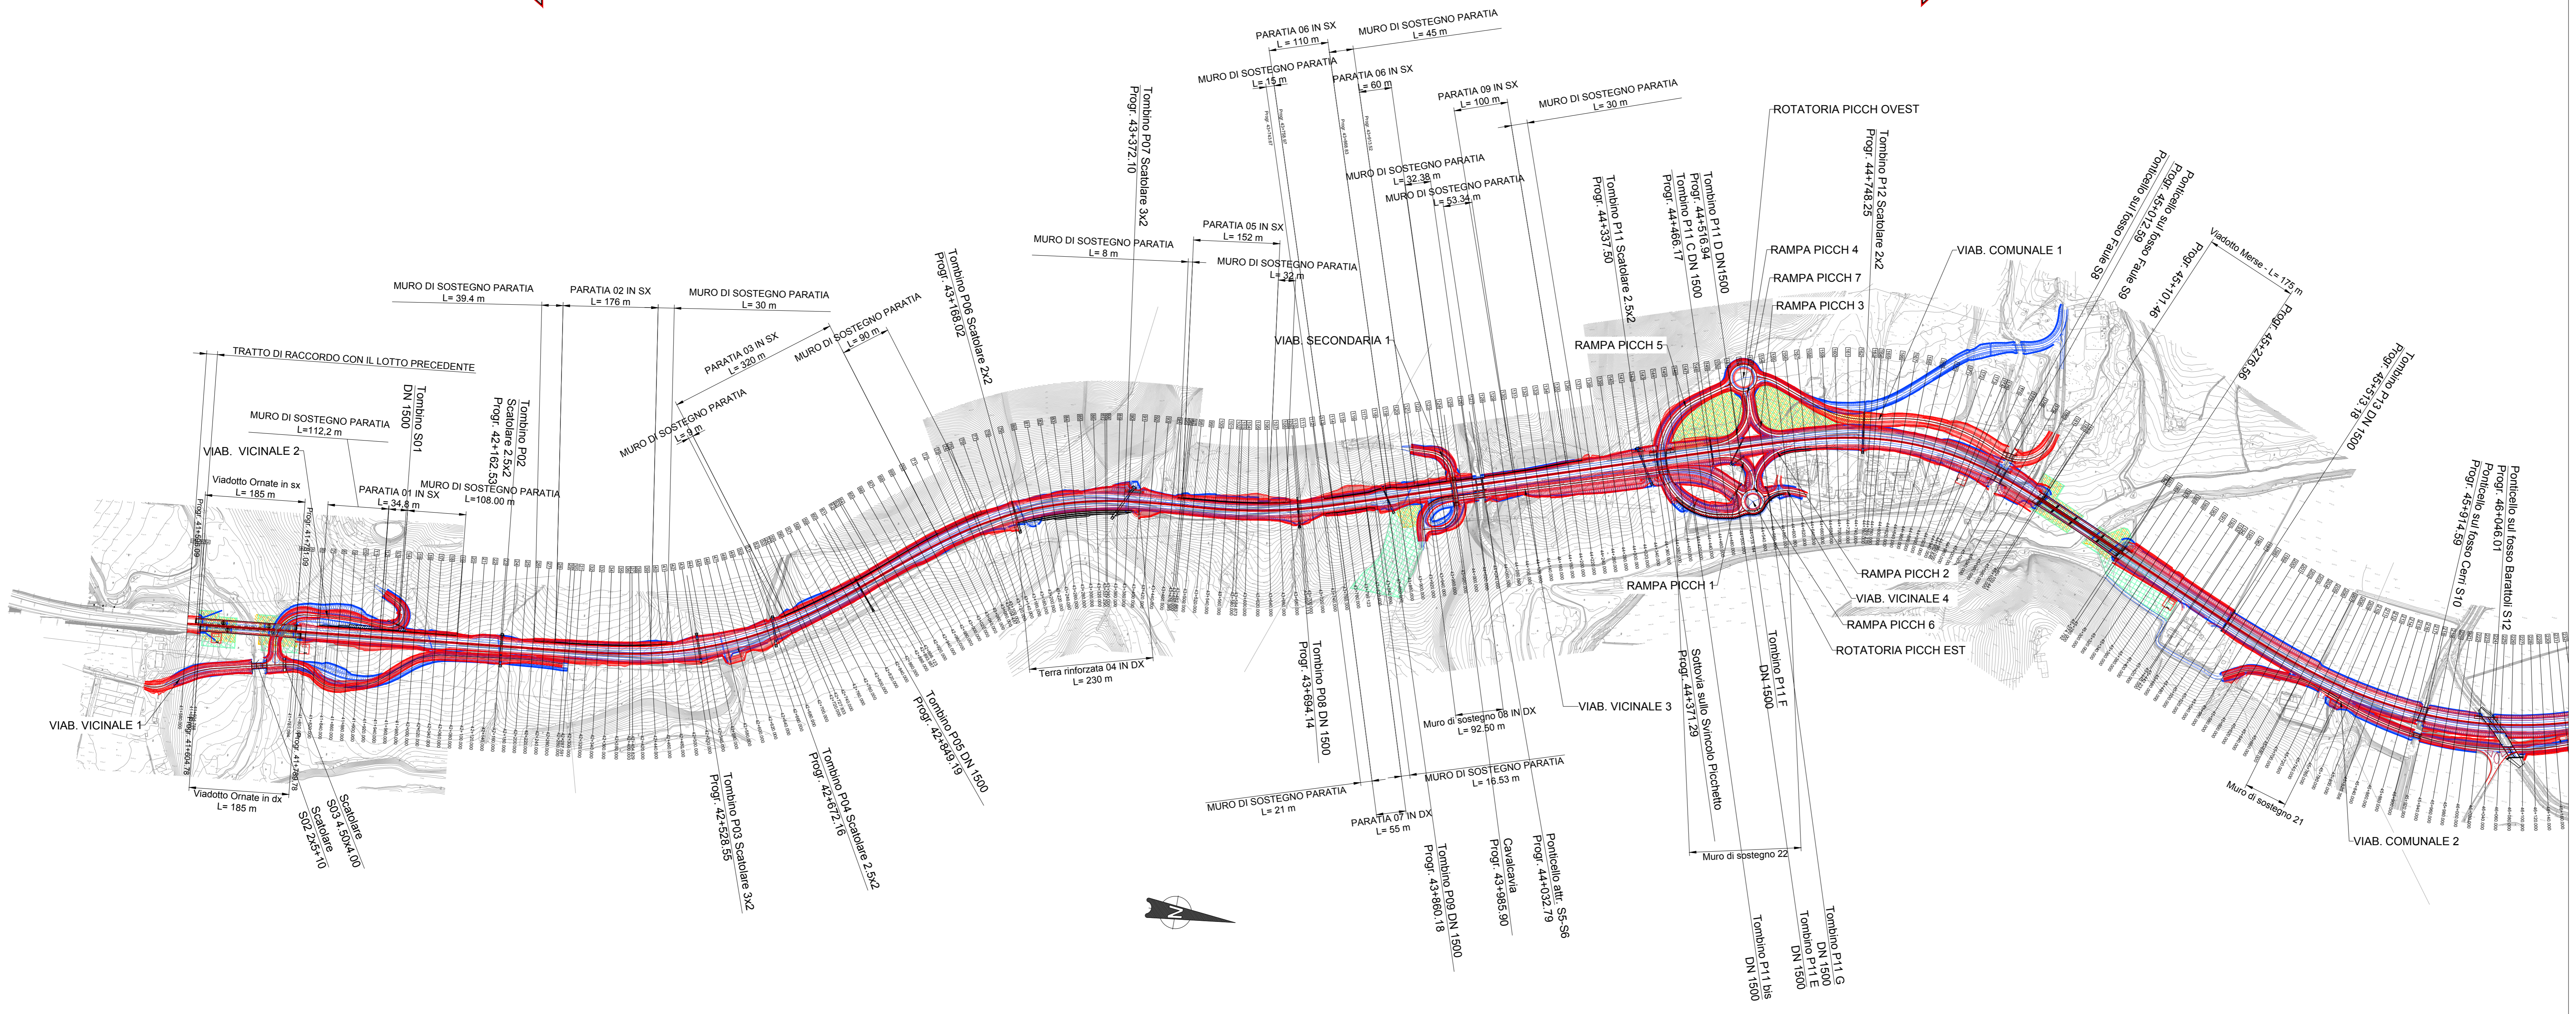

GROSSETO

SIENA

KEYPLAN

LEGENDA

- PROGETTO PD
PROGETTO PE
CANTIERI OPERATIVI PE
CANTIERE BASE PE
CANTIERI OPERATIVI PD
CANTIERE BASE PD
CAVE PD

Table with 10 columns and 2 rows, likely providing technical specifications or data for the plan view.

Table with multiple columns and rows, likely providing technical specifications or data for the profile view.

Project information block including logos for Sanas, S.G.C. Grosseto - Fano, and various engineering firms like Sintagma and ICARIA.