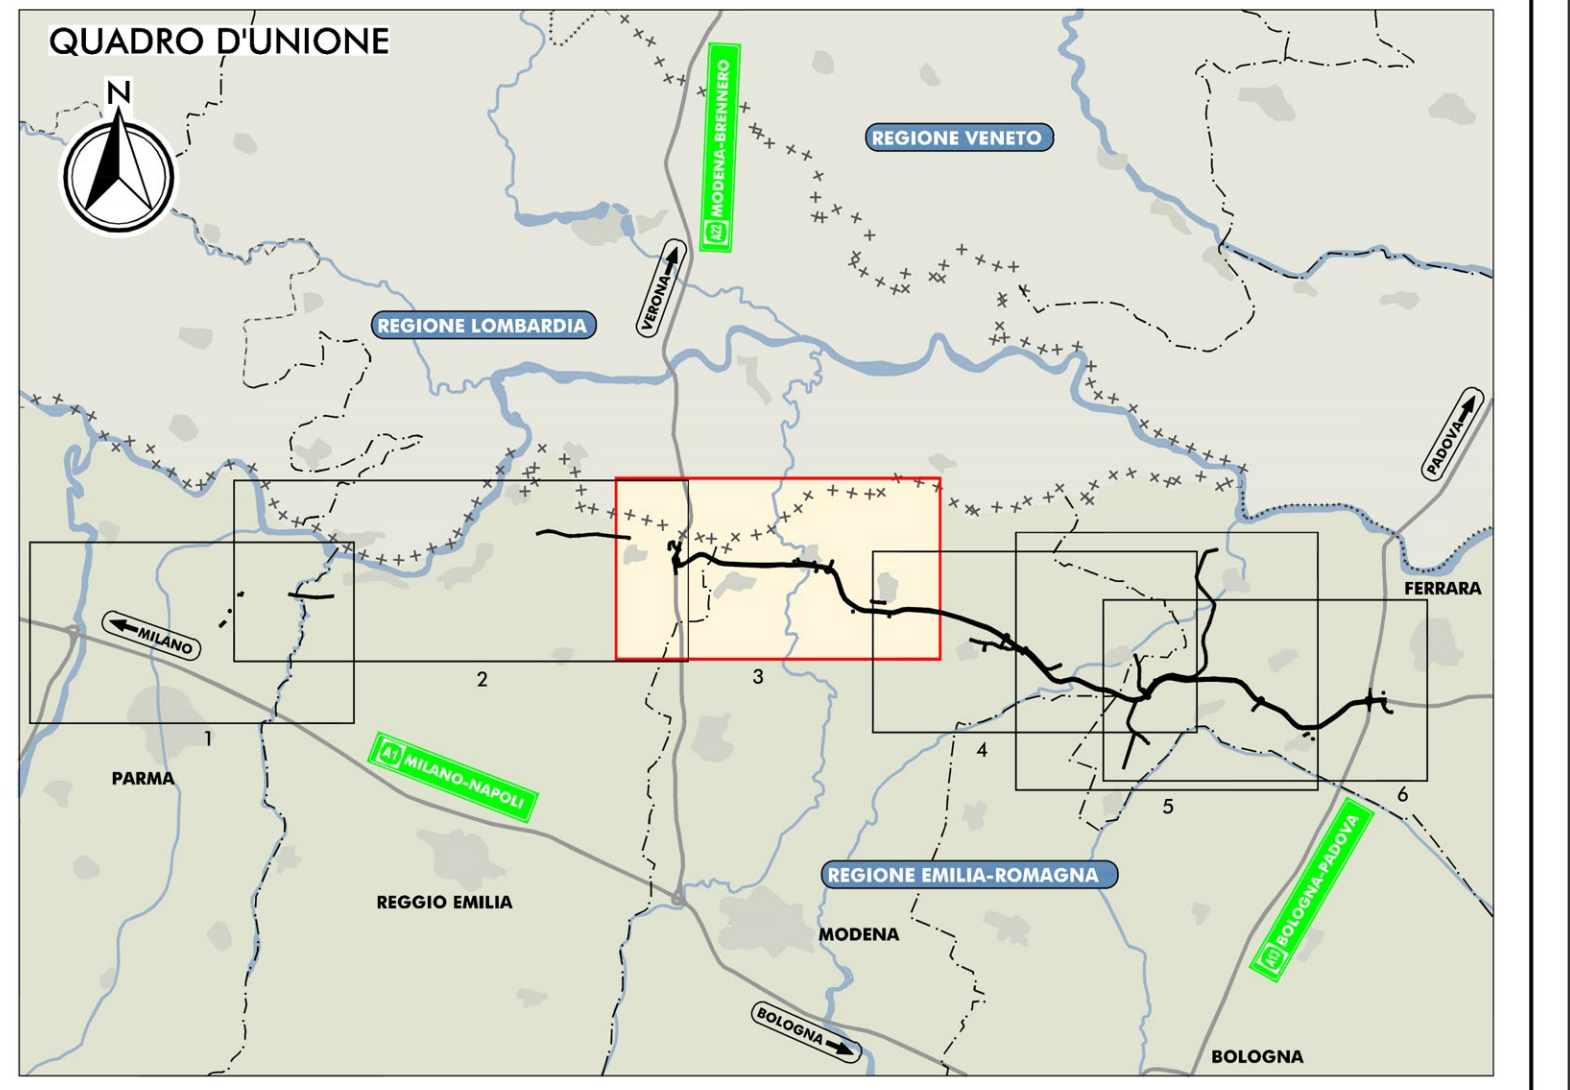

Grid of environmental callouts (CTVA, RER, REB) with detailed text for each category, including air quality, vegetation, and noise.

Legend and technical specifications for the map, including symbols for regional boundaries, infrastructure, and environmental conditions.

Project title and administrative information, including the concessionaire (ARC), project name, and approval details.