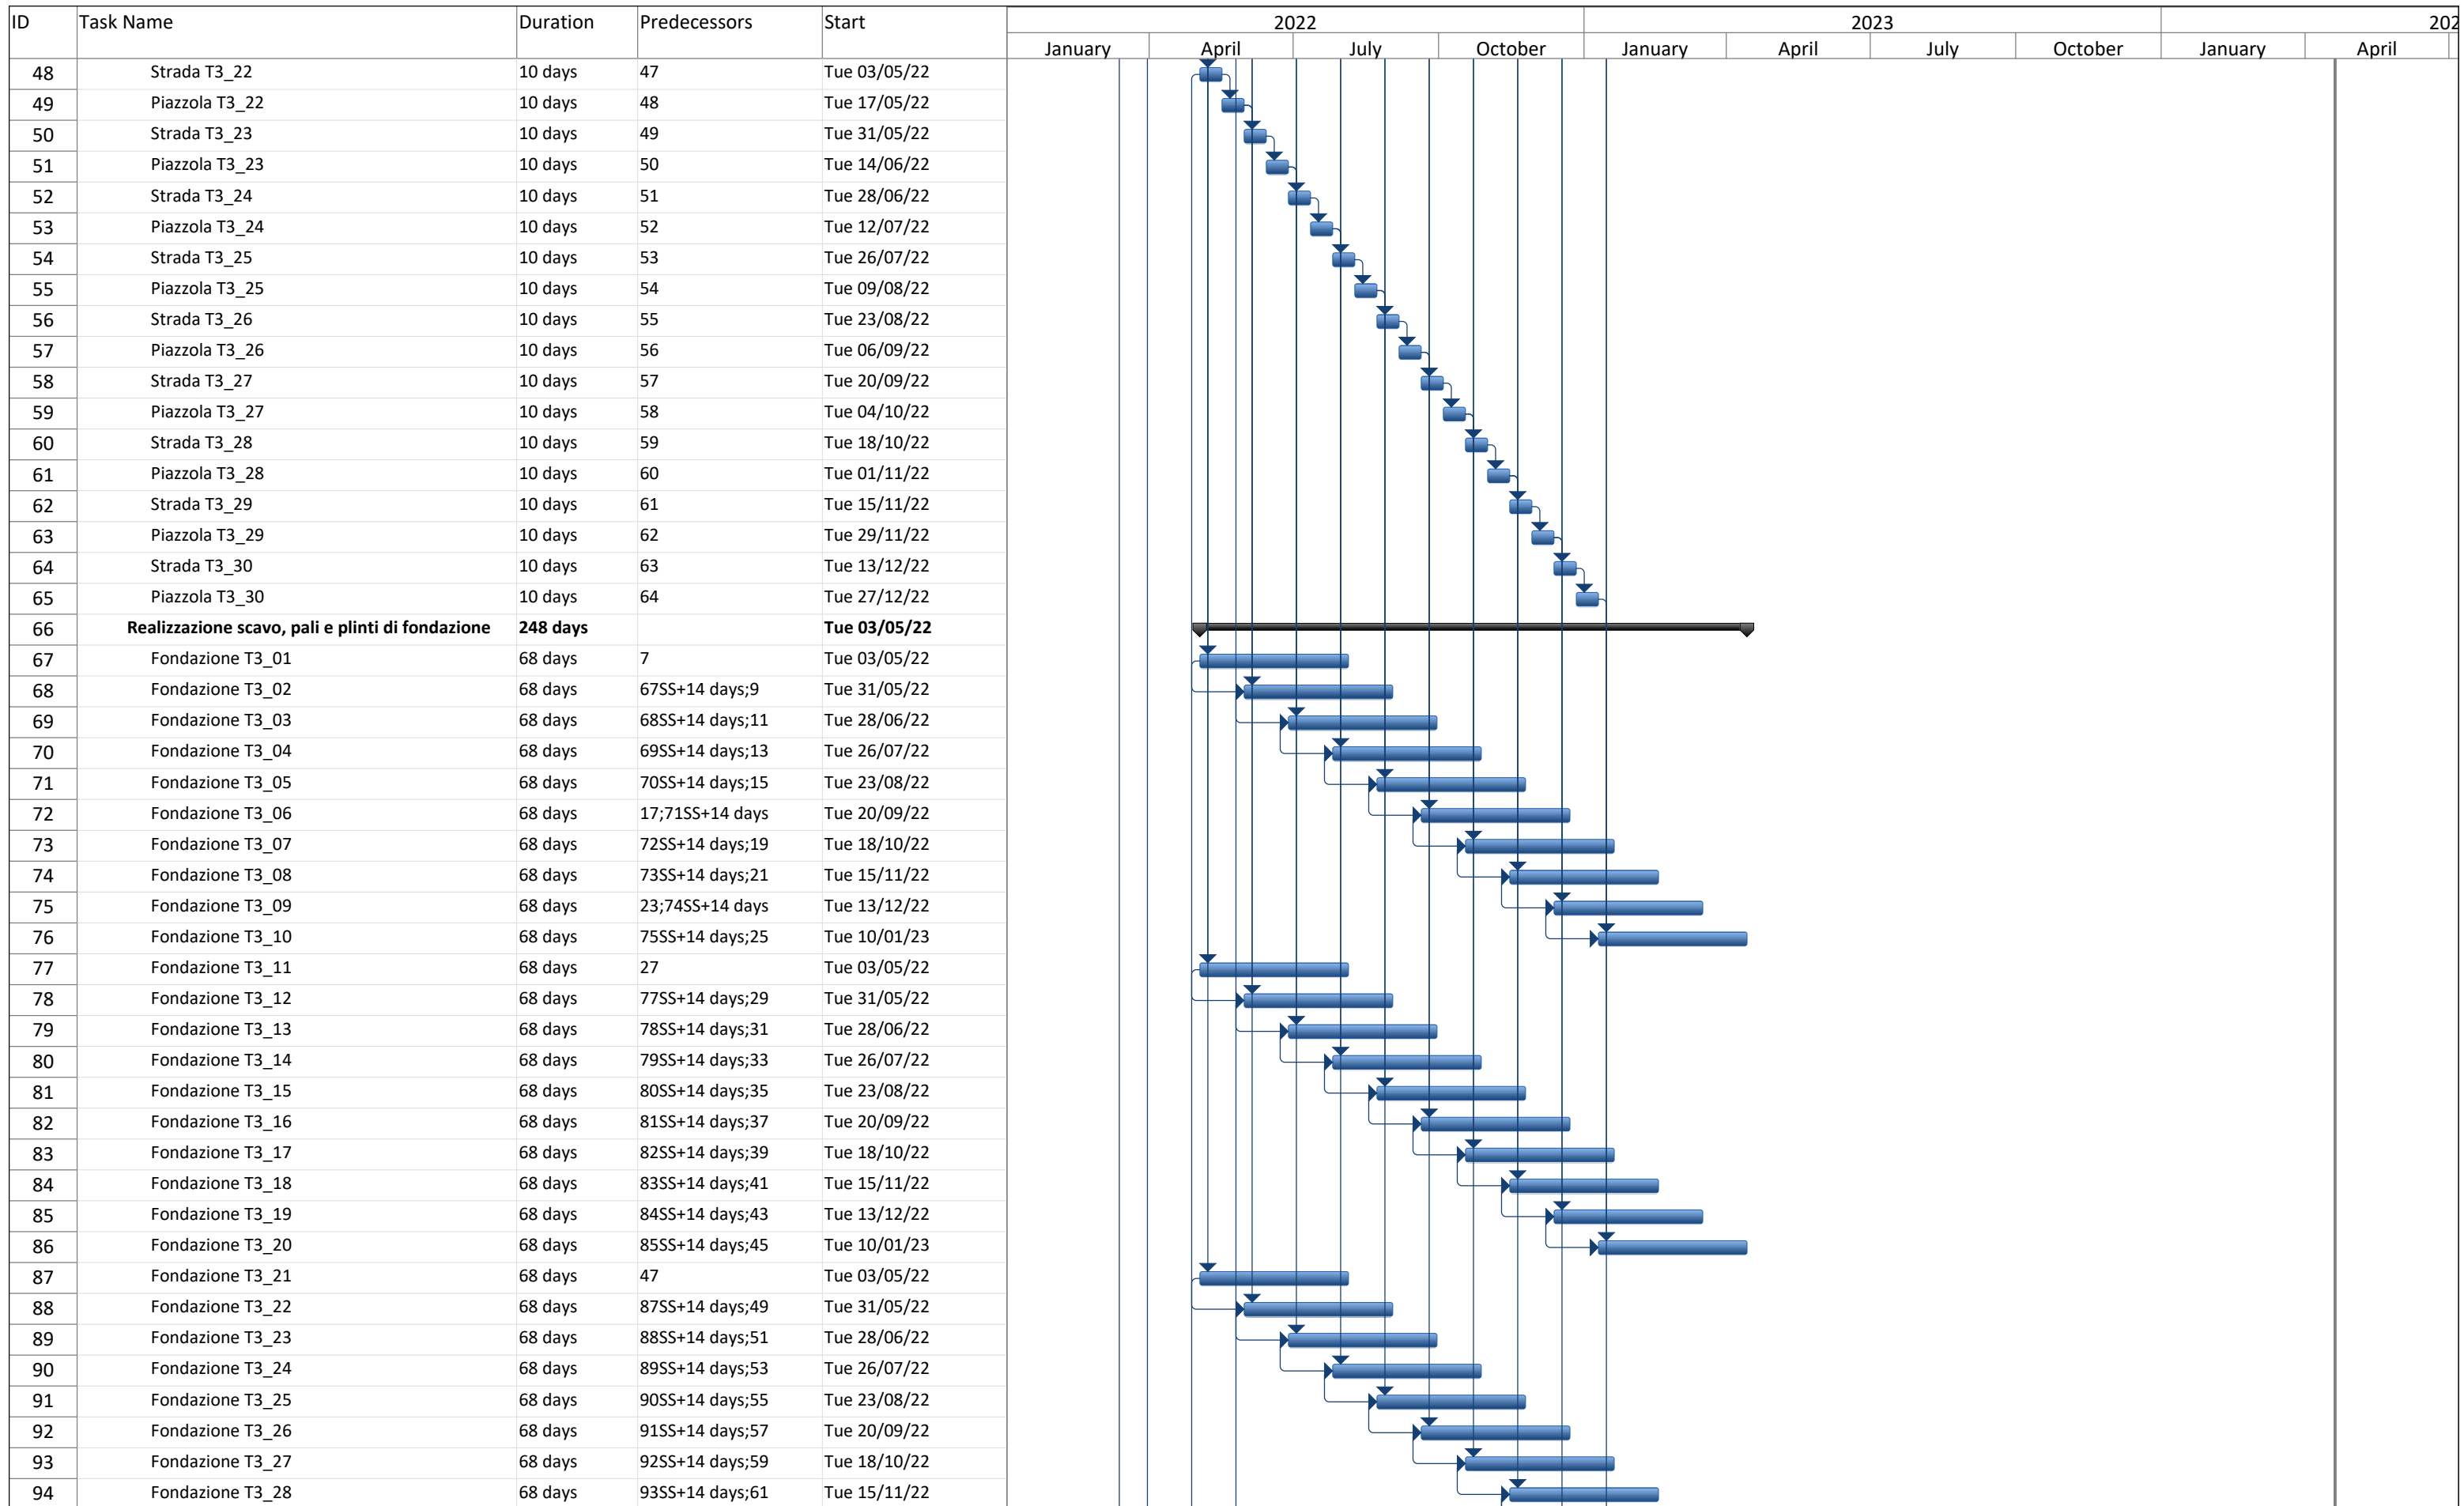

Project: Cronoprogramma Date: Fri 11/12/20	Task		Project Summary		Inactive Milestone		Manual Summary Rollup		Deadline	
	Split		External Tasks		Inactive Summary		Manual Summary		Progress	
	Milestone		External Milestone		Manual Task		Start-only		Slippage	
	Summary		Inactive Task		Duration-only		Finish-only			