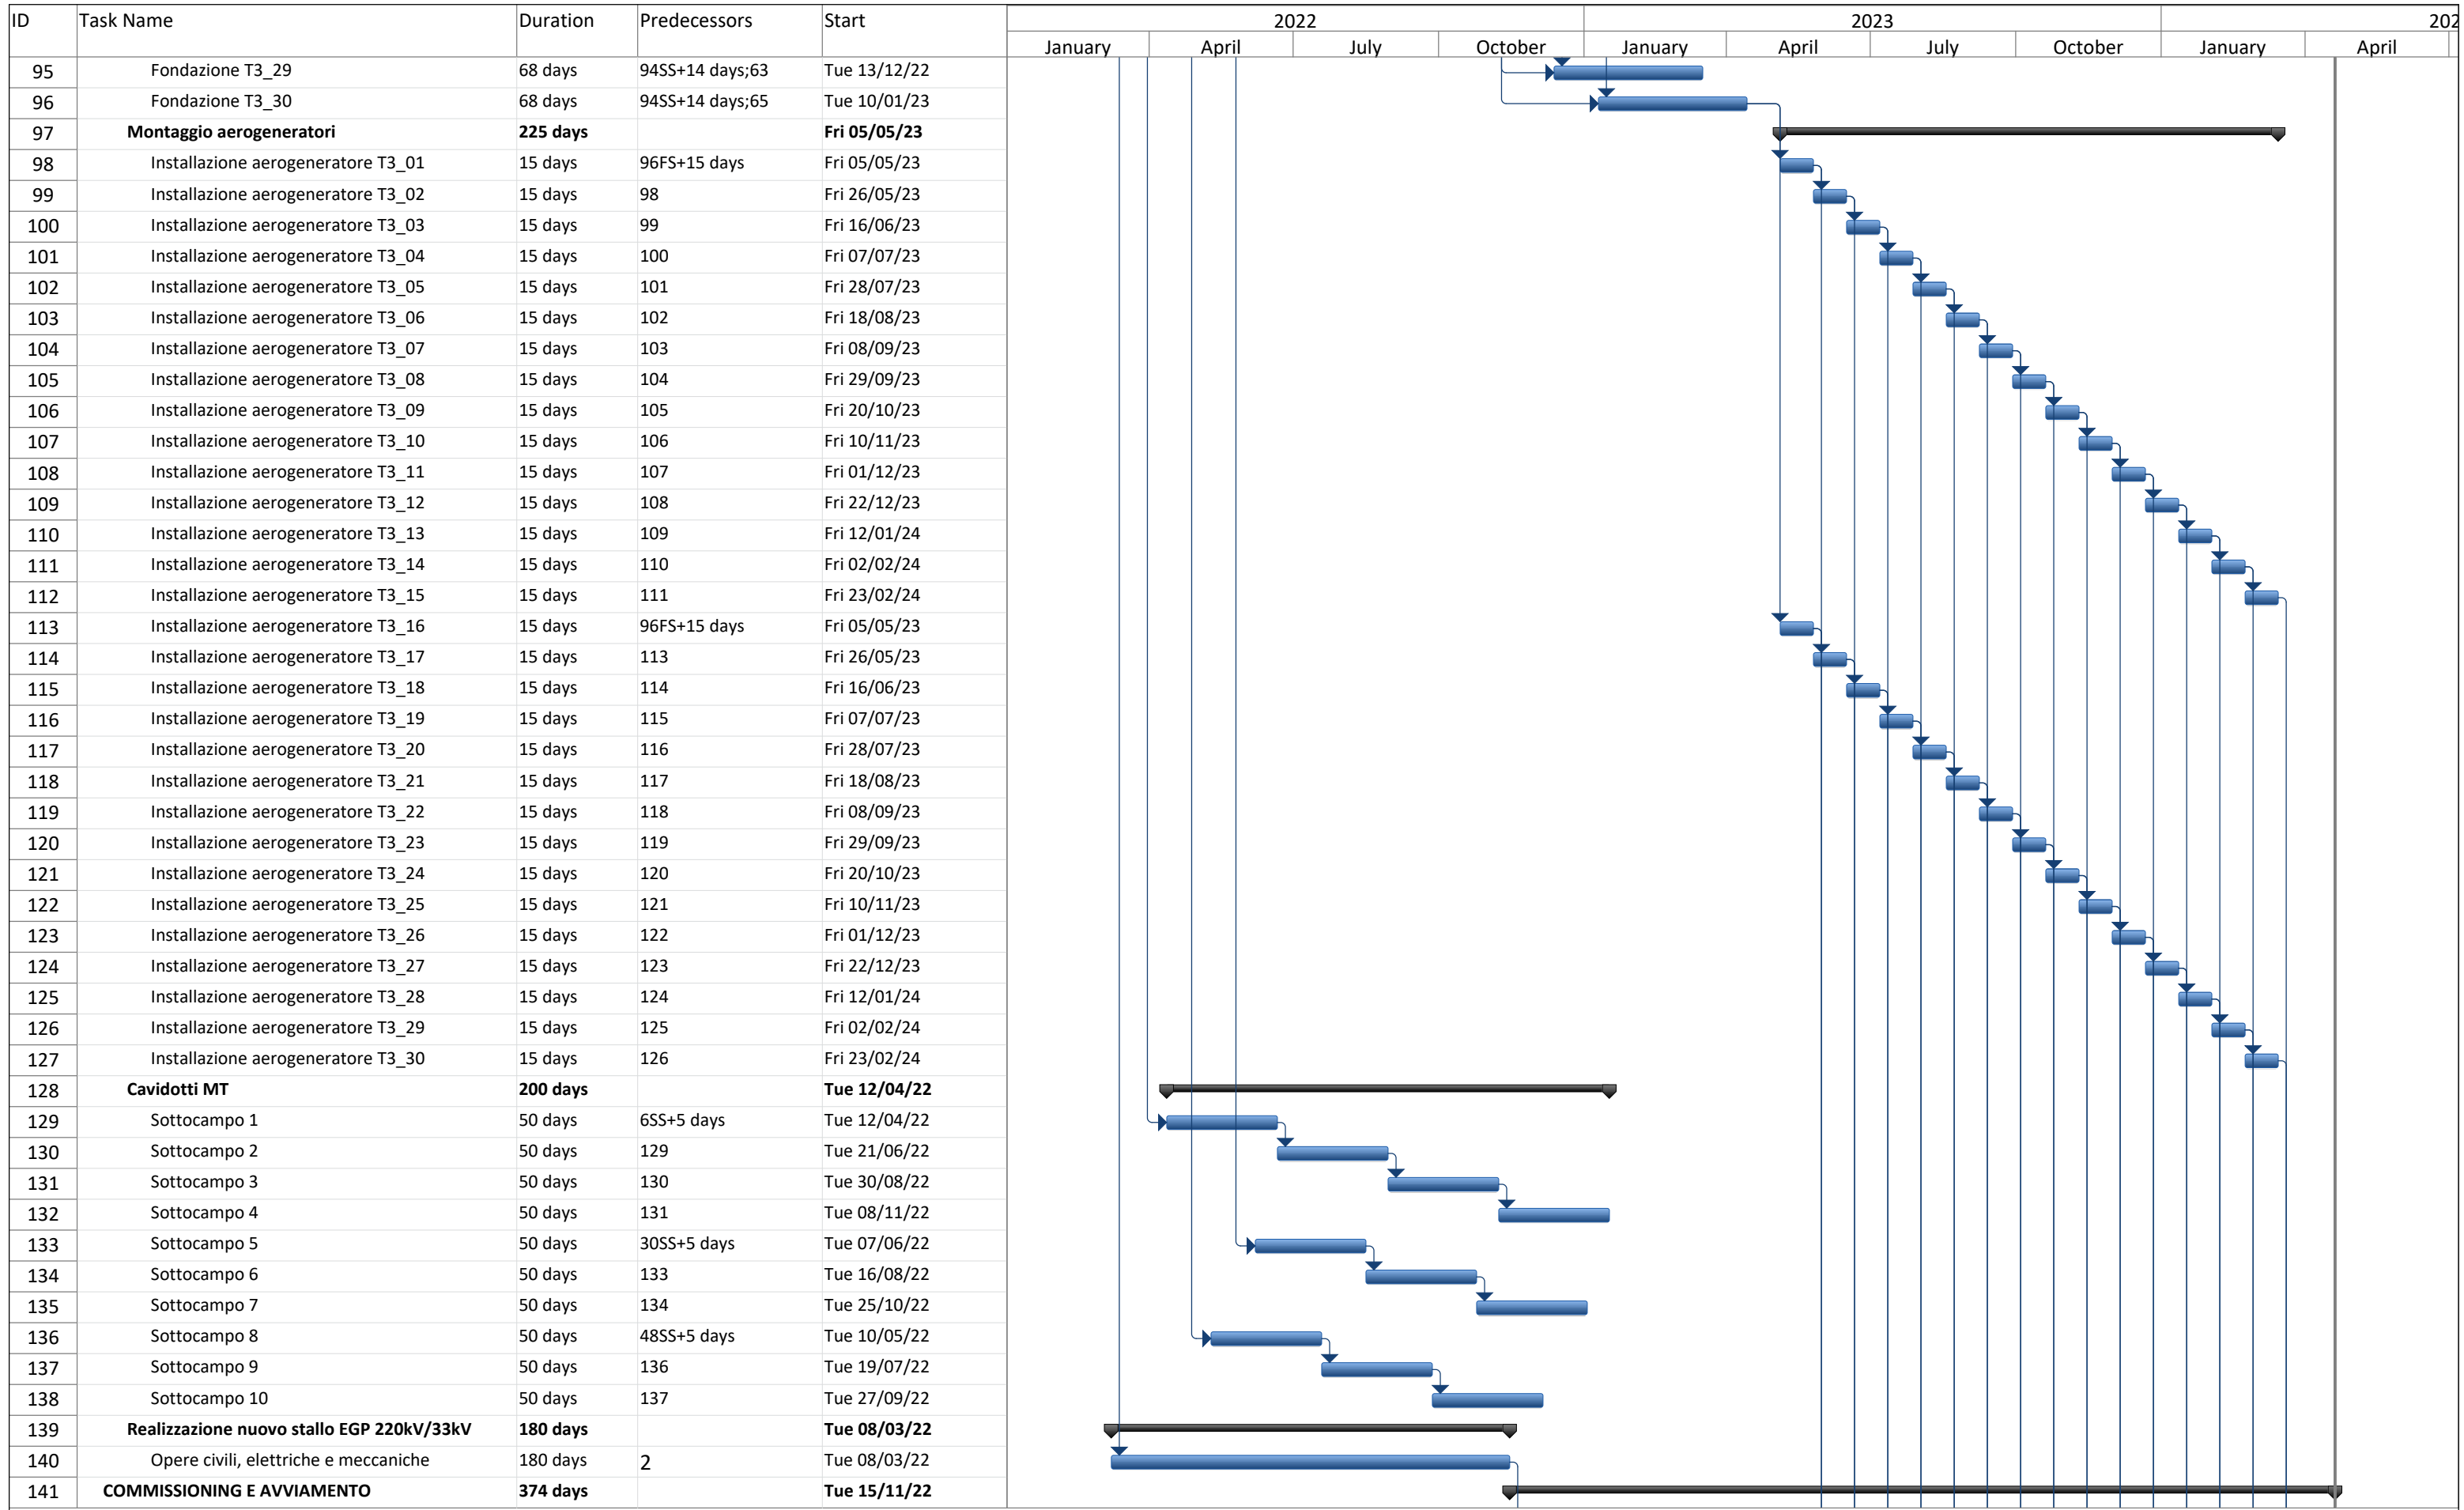

Project: Cronoprogramma Date: Fri 11/12/20	Task		Project Summary		Inactive Milestone		Manual Summary Rollup		Deadline	
	Split		External Tasks		Inactive Summary		Manual Summary		Progress	
	Milestone		External Milestone		Manual Task		Start-only		Slippage	
	Summary		Inactive Task		Duration-only		Finish-only			