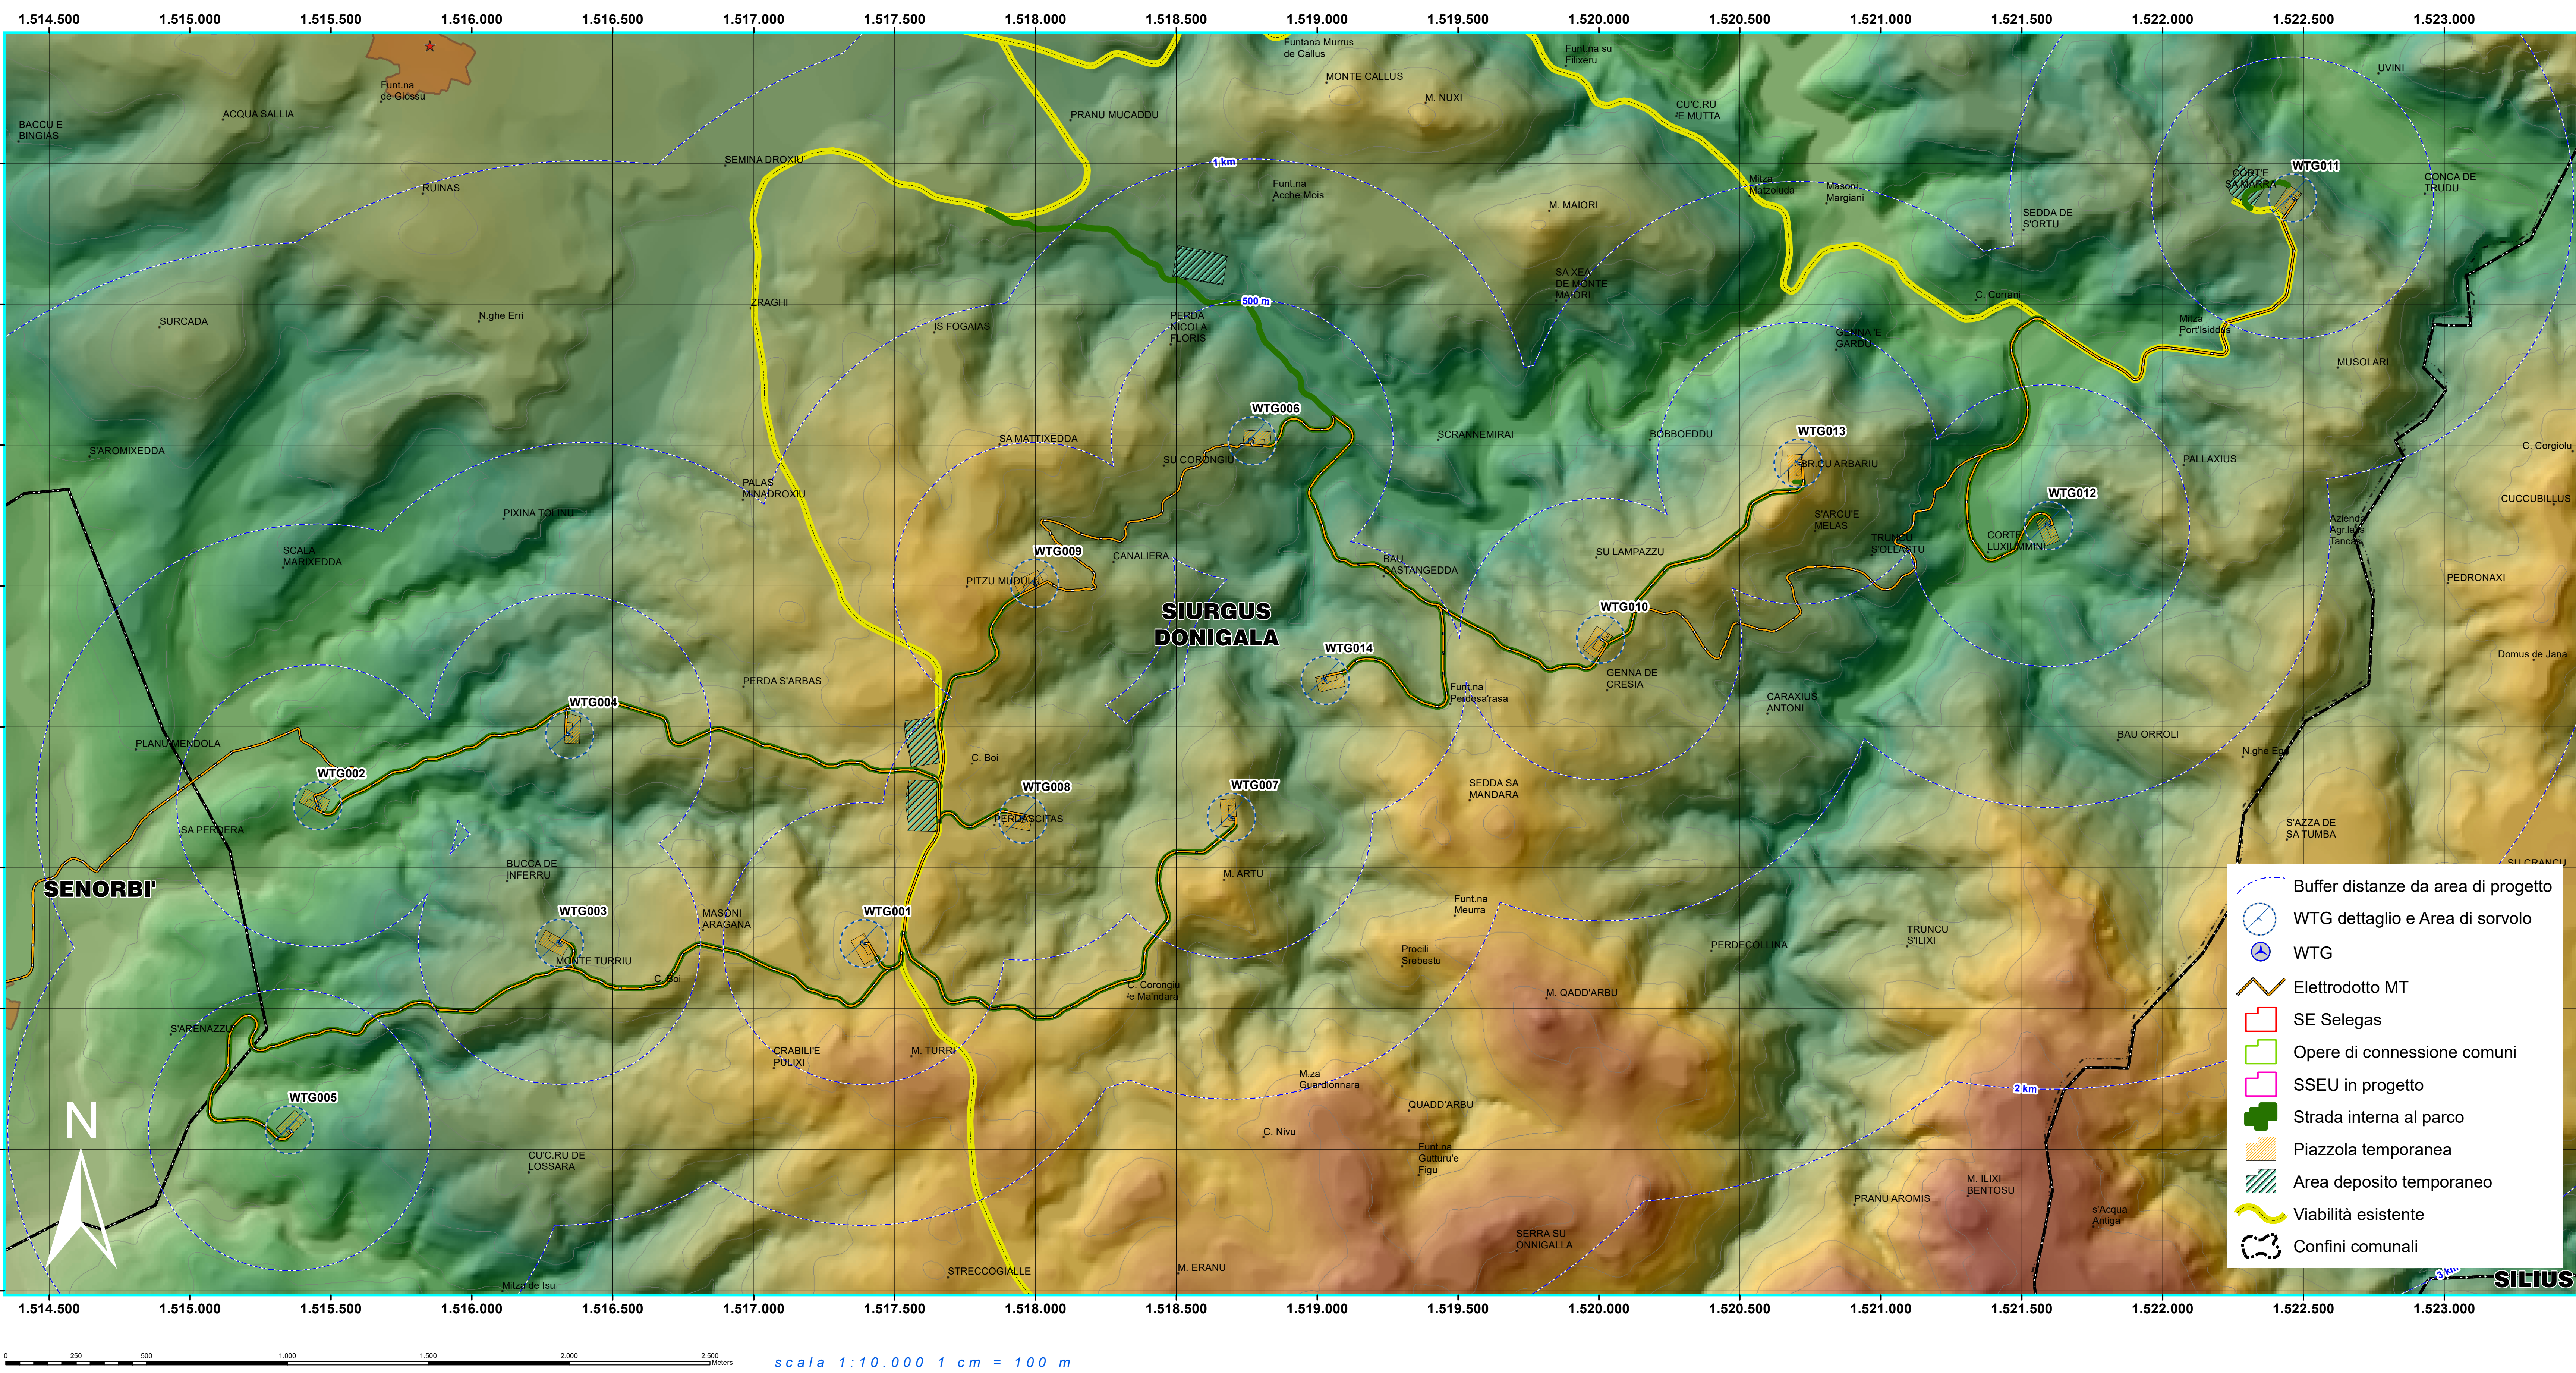

Inquadramento generale

Inquadramento di dettaglio - Area del parco

ASSETTO STORICO CULTURALE

- Legend for historical and cultural assets, including archaeological sites, prehistoric funerals, and historical buildings. Includes categories like Beni Paesaggistici, Beni Identitari, and Aree Caratterizzate da Presenze Storiche.

Project information block for 'IMPIANTO EOLICO - "Pranu Nieddu"'. Includes details about the proponent (Quequeq Renewables), studio (WIND004), and project code (ELB023c). It also features a QR code and a signature.