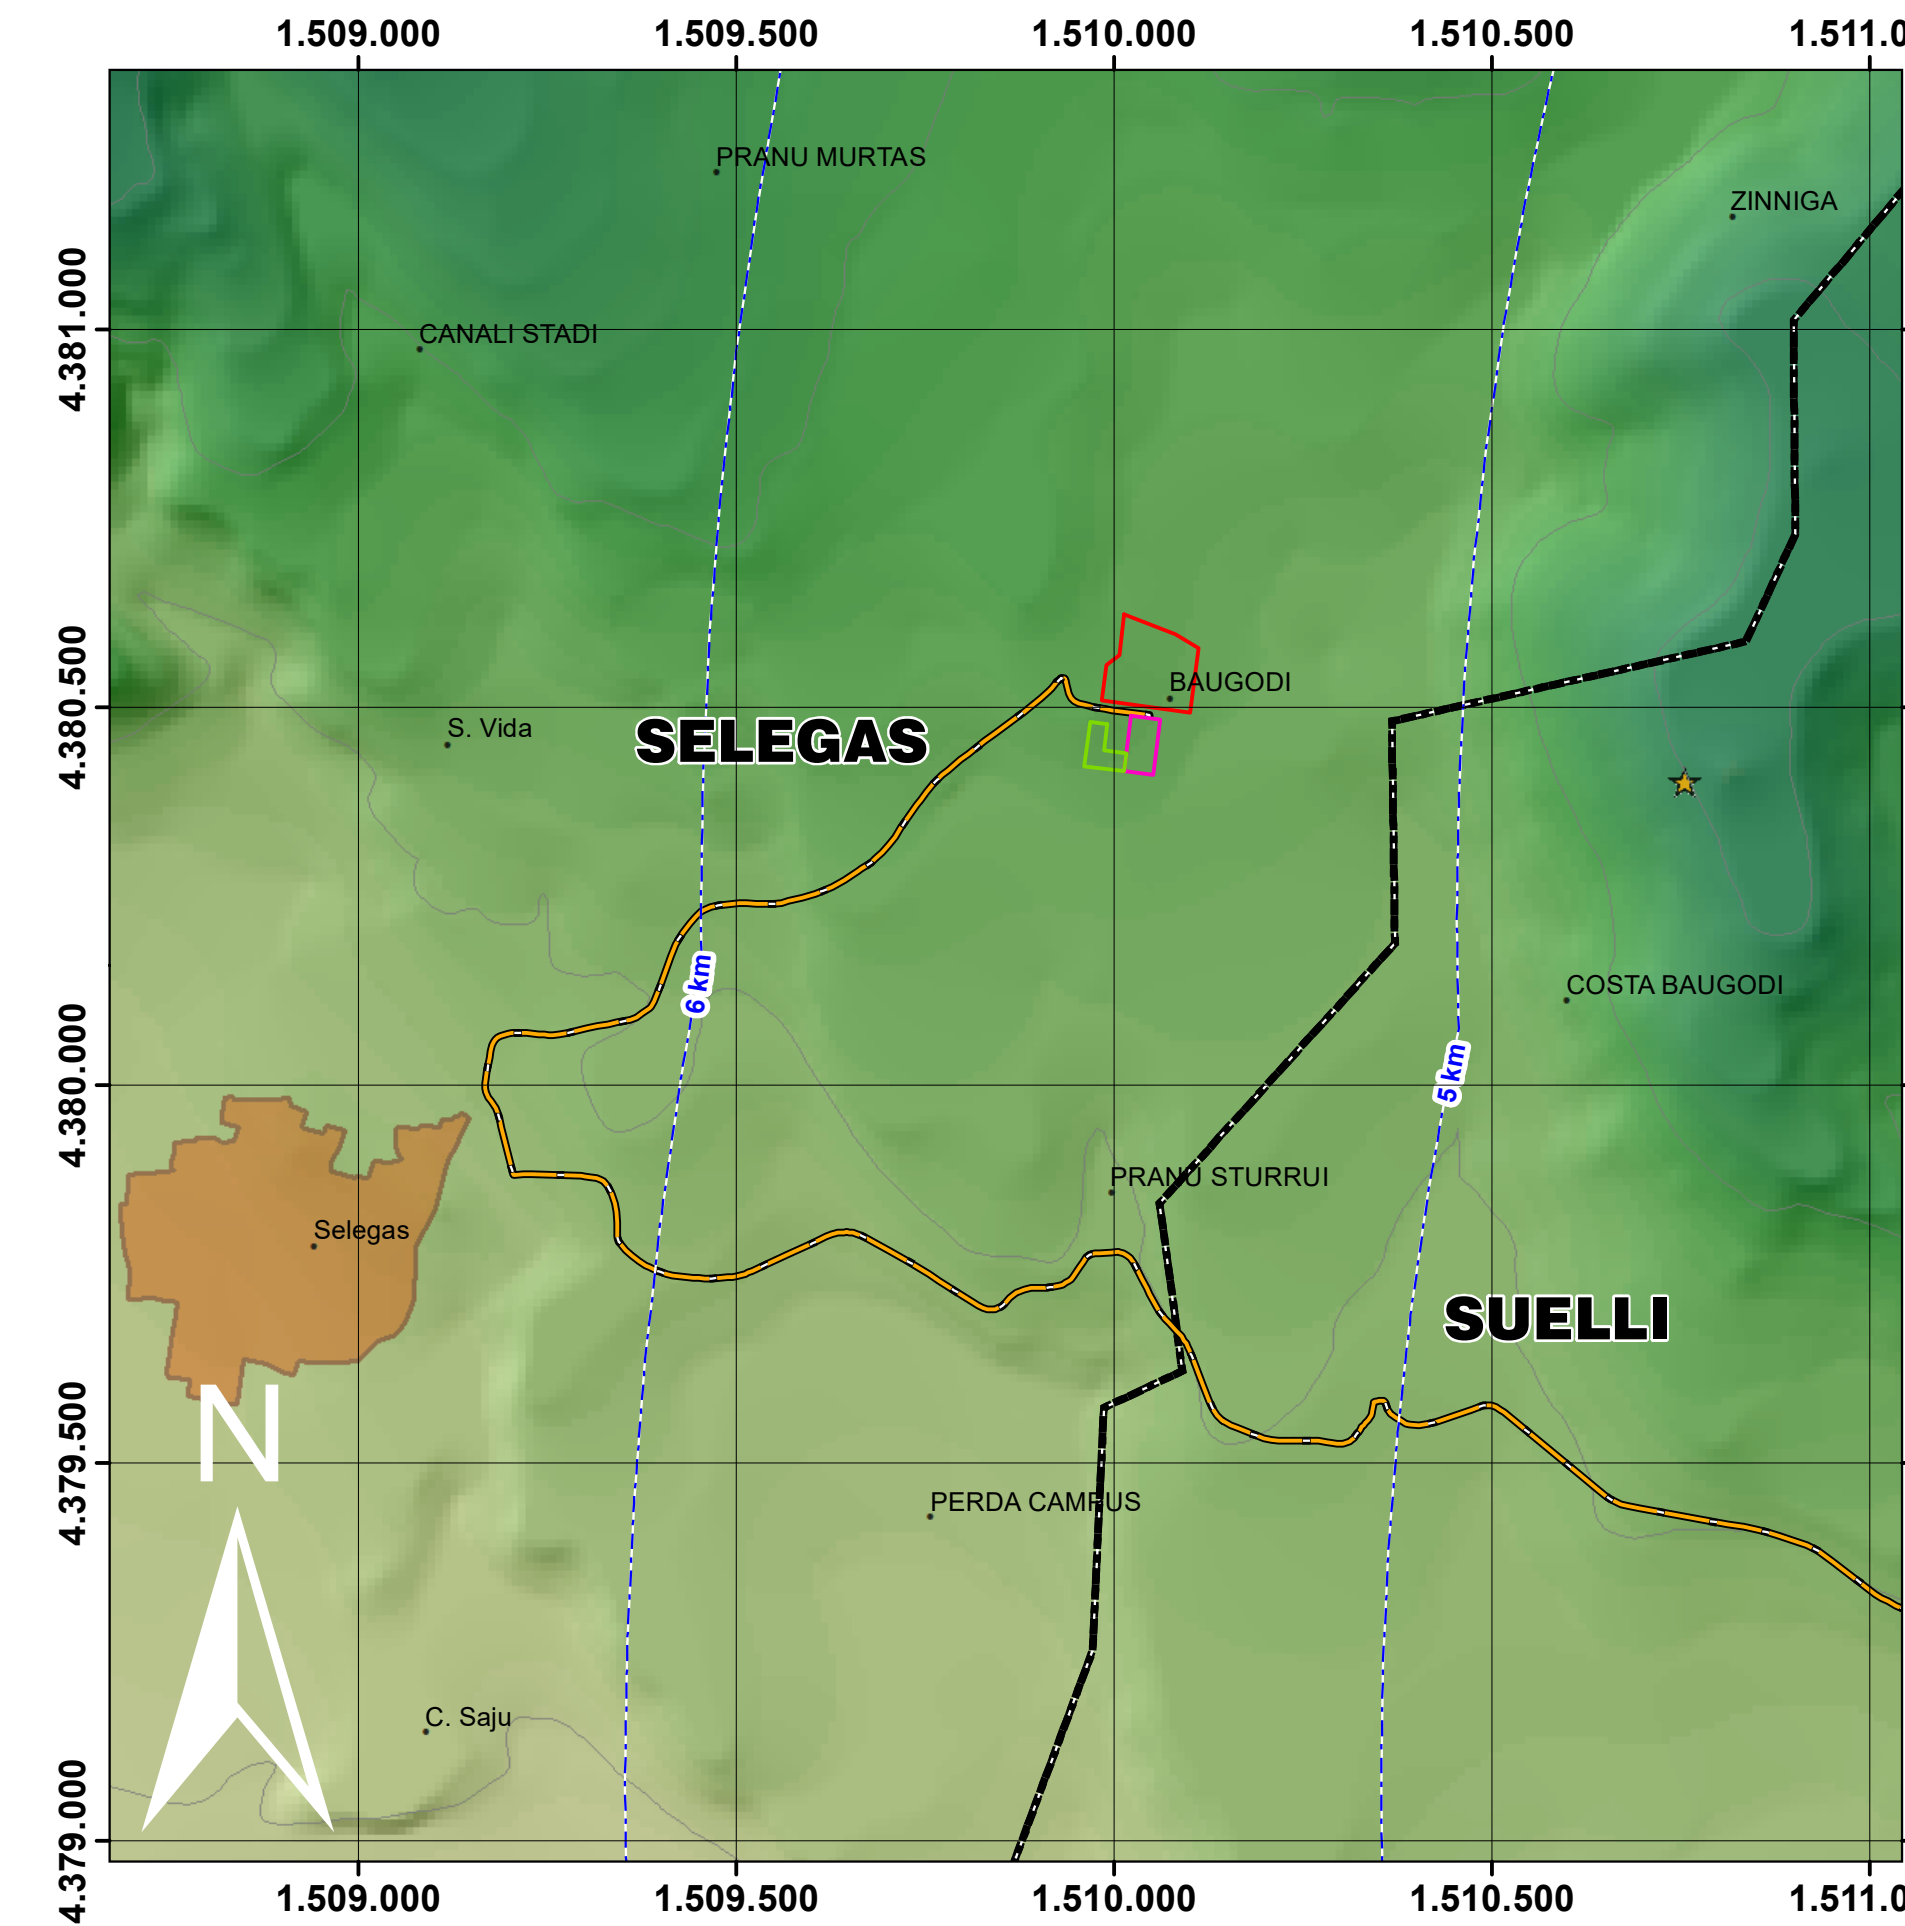

Inquadramento generale

Inquadramento di dettaglio - Area del parco

ASSETTO STORICO CULTURALE

- Legend for historical and cultural assets, including archaeological sites, prehistoric funerals, and historical buildings. Includes categories like Beni Paesaggistici, Beni Identitari, and Aree Caratterizzate da Presenze Storiche.

Project information block for 'IMPIANTO EOLICO - "Pranu Nieddu"'. Includes details about the proponent (Quequeq Renewables), studio (WIND004), and project code (ELB023c). It also features a QR code and a signature.