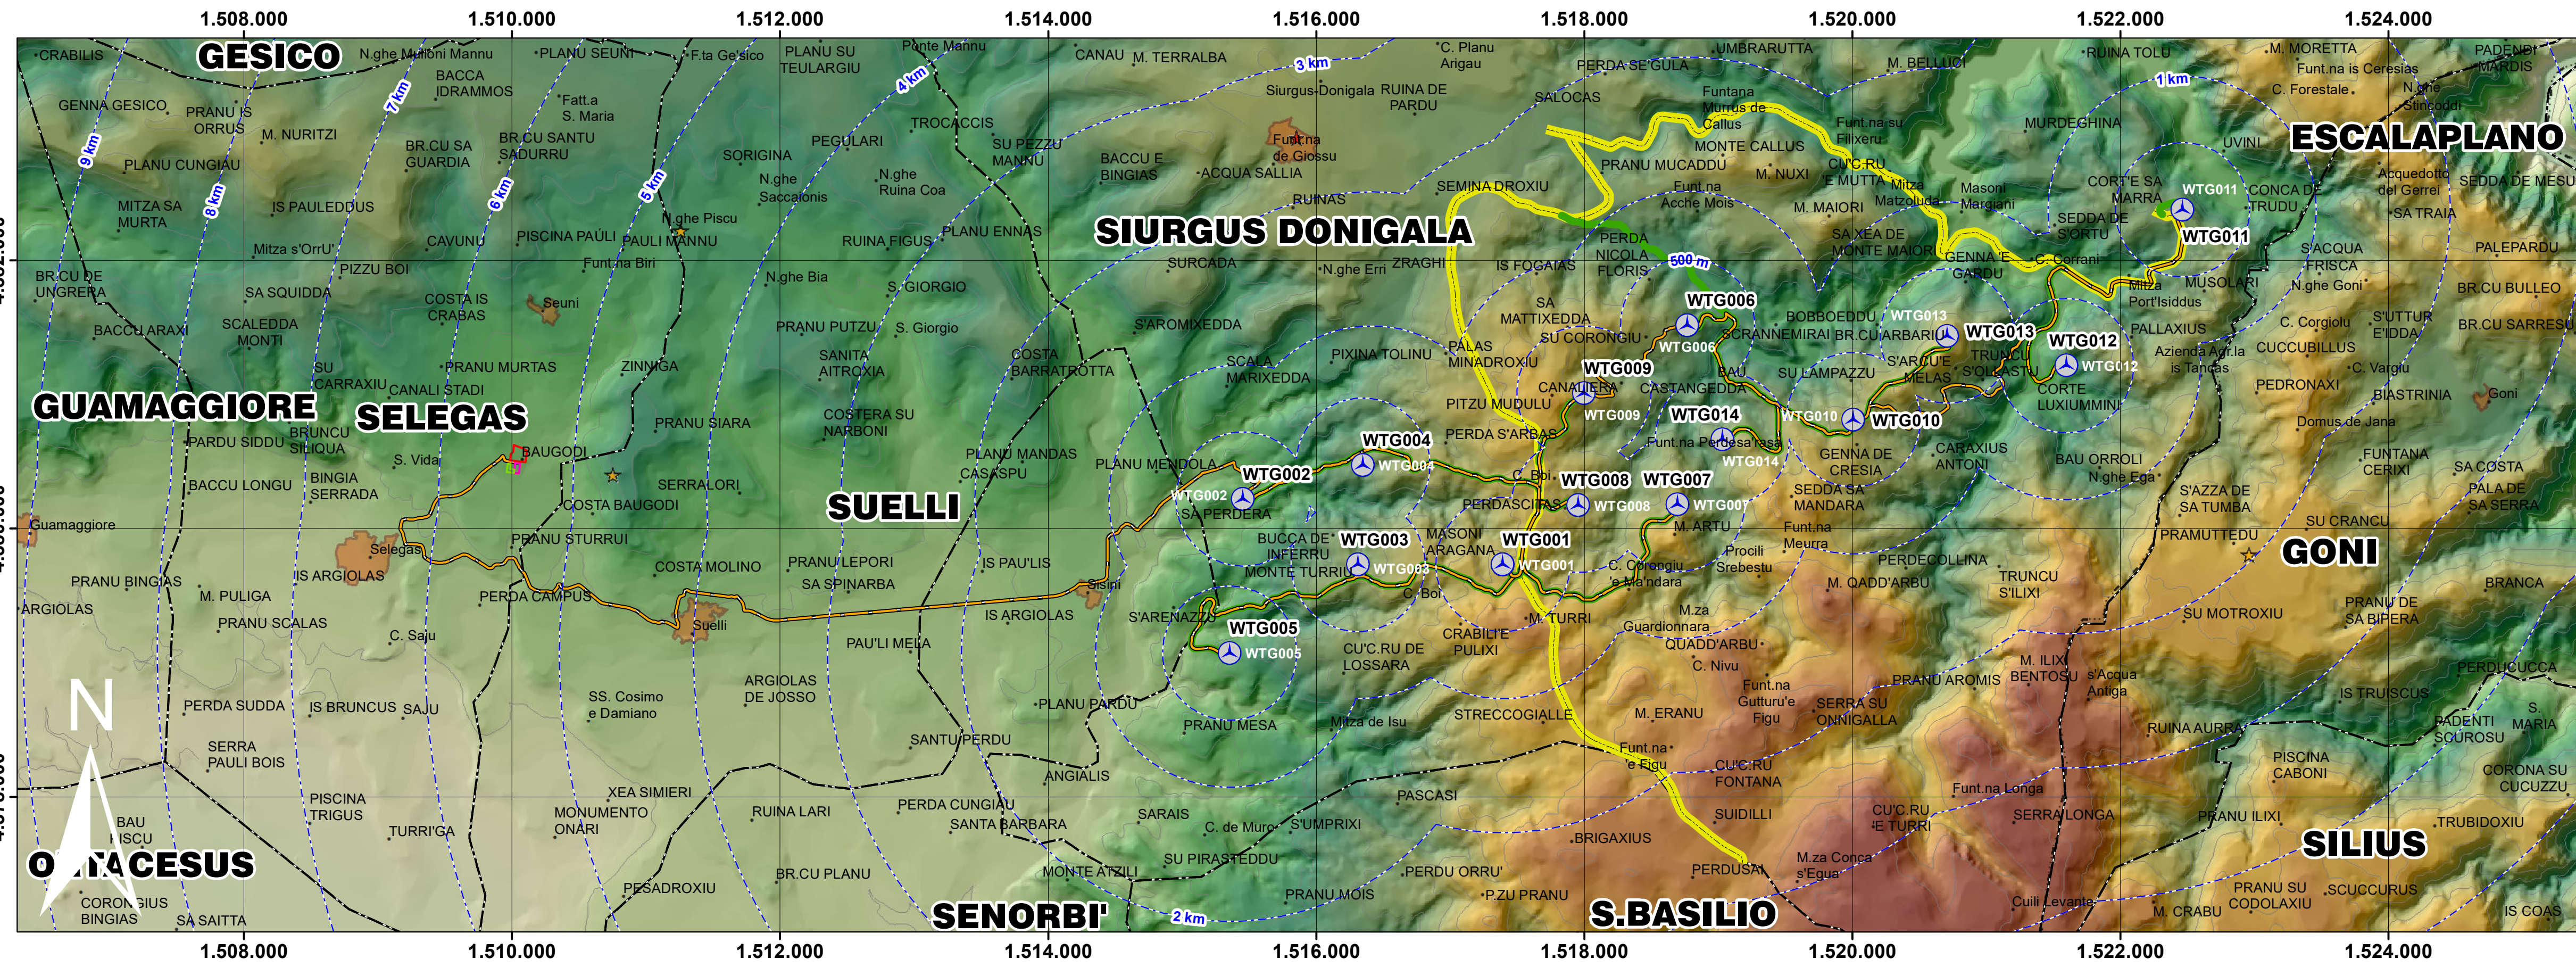

Inquadramento generale

Inquadramento di dettaglio - Area del parco

ASSETTO STORICO CULTURALE

- Legend for historical and cultural assets, including archaeological sites, prehistoric funerals, and historical buildings. Includes categories like Beni Paesaggistici, Beni Identitari, and Aree Caratterizzate da Presenze Storiche.

Project information block for 'IMPIANTO EOLICO - "Pranu Nieddu"'. Includes details about the proponent (Quequeq Renewables), studio (WIND004), and project code (ELB023c). It also features a QR code and a signature.