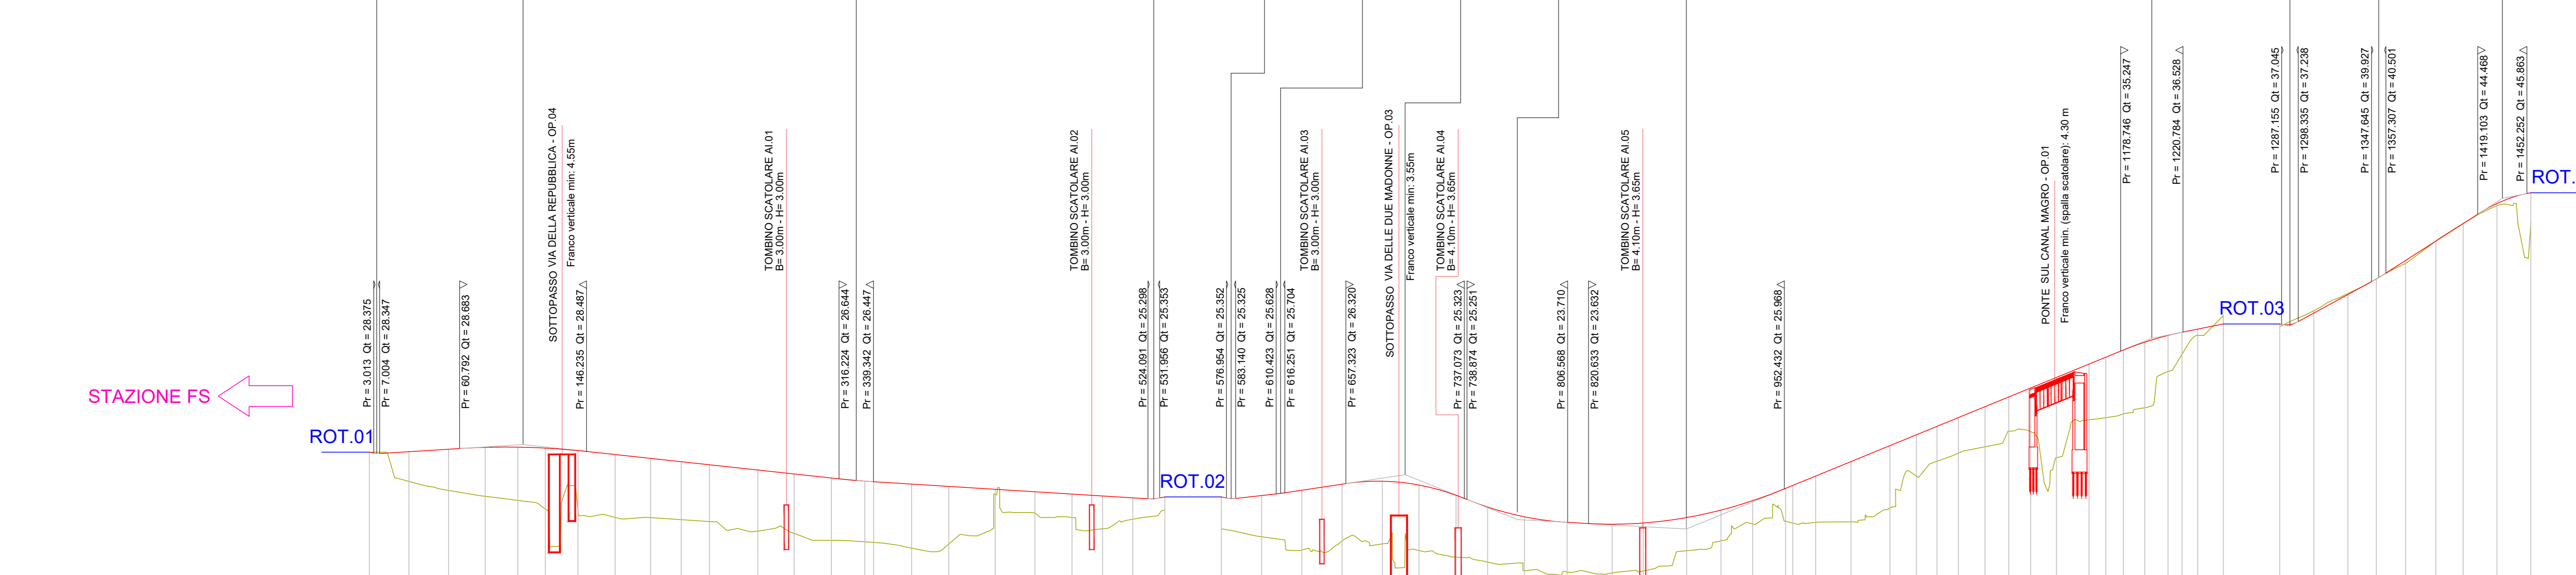

LIVELLETTE	DIFF. DI QUOTA Distanza Pendenza	h = -0.102 L = 5.008 i = -0.020	h = 0.615 L = 98.506 i = 0.006	h = -2.431 L = 224.269 i = -0.011	h = -1.245 L = 200.241 i = -0.006	h = 0.225 L = 11.246 i = -0.020	h = -0.130 L = 6.544 i = -0.020	h = 0.370 L = 20.011 i = 0.018	h = 1.258 L = 83.862 i = 0.015	h = -3.021 L = 75.522 i = -0.040	h = -0.632 L = 113.812 i = -0.006	h = 12.843 L = 313.232 i = 0.041	h = 0.962 L = 48.126 i = 0.020	h = 3.258 L = 59.731 i = 0.055	h = 5.541 L = 83.201 i = 0.064	h = 0.384 L = 19.207 i = 0.020											
1	Num: 5, Pr: 508, Cr: 28.335, Rr: 180.000, Ft: 0.013, Sv: 3.991	2	Num: 103, Pr: 103.514, Cr: 28.660, Rr: 5.000.000, Ft: 0.013, Sv: 85.444	3	Num: 327, Pr: 327.763, Cr: 28.513, Rr: 5.000.000, Ft: 0.013, Sv: 23.119	4	Num: 528, Pr: 528.023, Cr: 28.774, Rr: 300.000, Ft: 0.013, Sv: 7.865	5	Num: 580, Pr: 580.047, Cr: 25.200, Rr: 200.000, Ft: 0.024, Sv: 6.186	6	Num: 613, Pr: 613.337, Cr: 25.600, Rr: 1.500.000, Ft: 0.013, Sv: 5.826	7	Num: 697, Pr: 697.198, Cr: 26.918, Rr: 1.450.000, Ft: 0.013, Sv: 79.766	8	Num: 772, Pr: 772.721, Cr: 23.907, Rr: 1.965.000, Ft: 0.013, Sv: 67.715	9	Num: 886, Pr: 886.532, Cr: 23.366, Rr: 2.831.000, Ft: 0.013, Sv: 131.831	10	Num: 1199, Pr: 1199.765, Cr: 26.106, Rr: 2.000.000, Ft: 0.013, Sv: 42.058	11	Num: 1292, Pr: 1292.745, Cr: 38.613, Rr: 1.500.000, Ft: 0.013, Sv: 11.185	12	Num: 1352, Pr: 1352.476, Cr: 40.150, Rr: 1.000.000, Ft: 0.013, Sv: 9.676	13	Num: 1435, Pr: 1435.677, Cr: 45.321, Rr: 750.000, Ft: 0.013, Sv: 16.274	14	Num: 1507, Pr: 1507.007, Cr: 46.012, Rr: 6.000.000, Ft: 0.013, Sv: 33.181

QT. RIF. 15.000