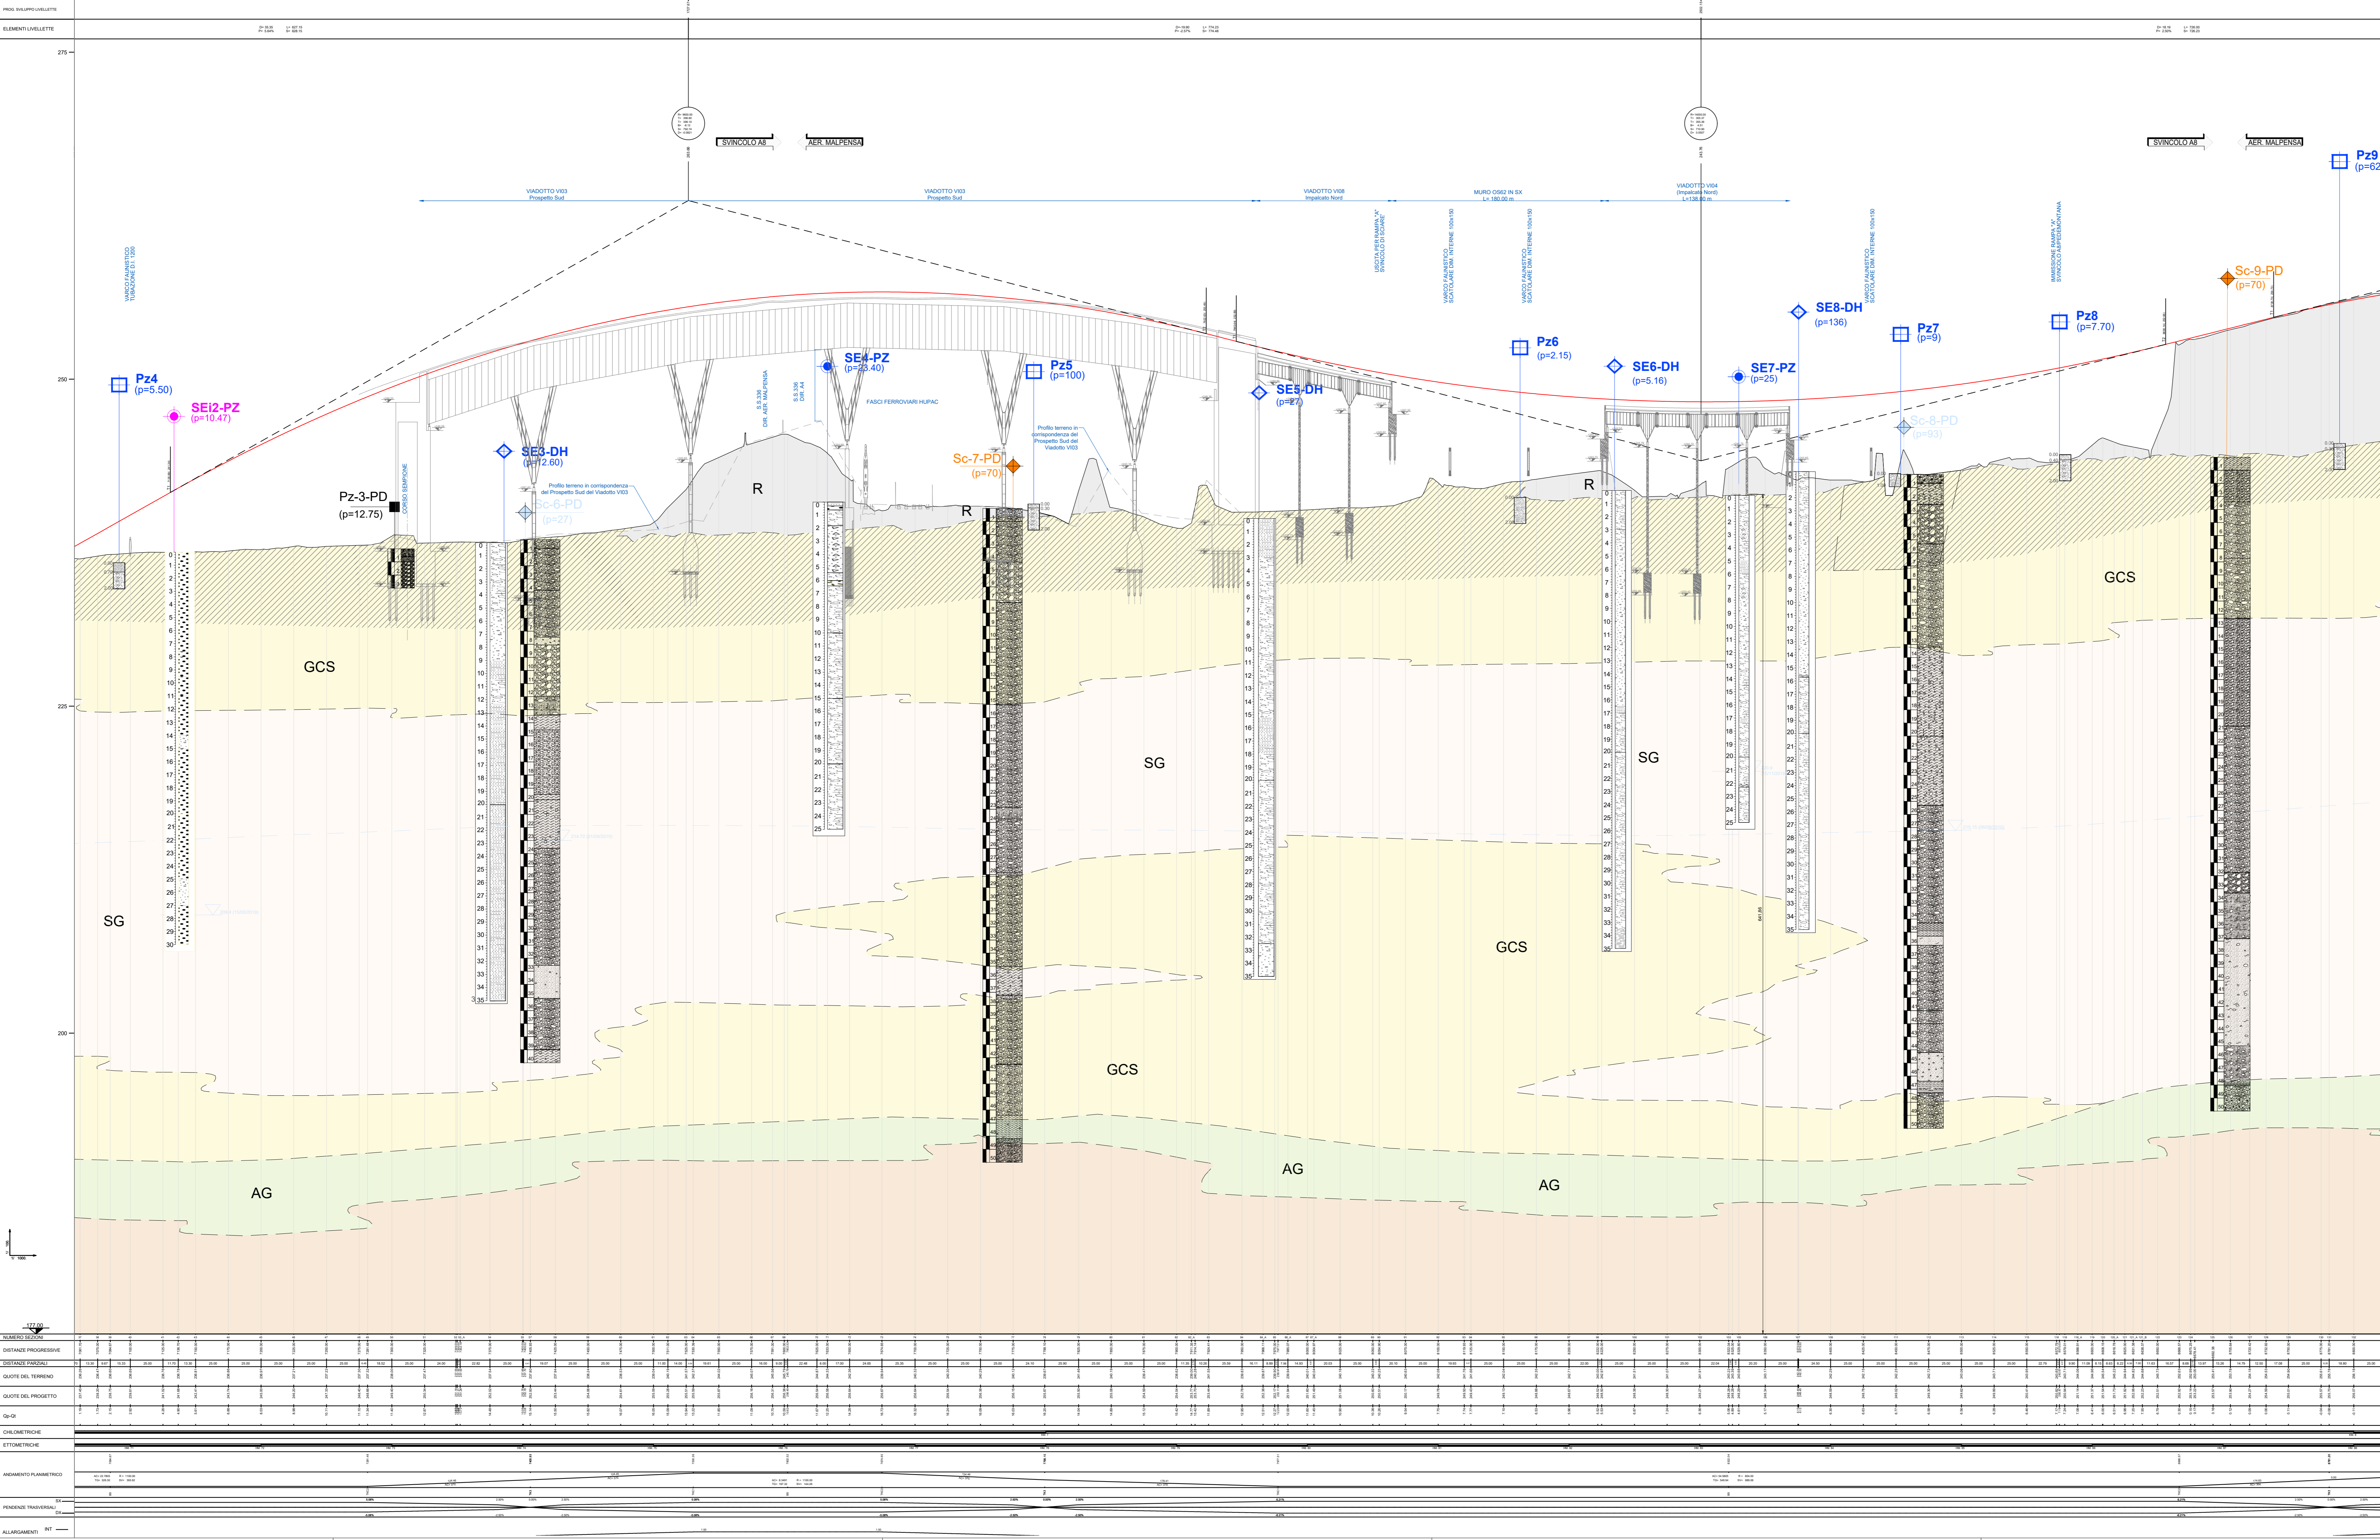

PROFILO CHIAVE

PIANTA CHIAVE

LEGENDA table with symbols and descriptions for geological features, boreholes, and symbols.

ANAS S.p.A. logo and company information.

NOVA S.S. 341 "GALLARATESE" - TRATTO DA SAMARATE A CONFINE CON LA PROVINCIA DI NOVARA - TRATTO NORD

PROGETTO ESECUTIVO header with logos of STUDIO CORONA, UNING, SETAC, ARKE, and other partners.

Professional signatures and stamps of the project team.

Table with project details including BA 22, B-GEOLOGIA E GEOTECNICA, and revision information.