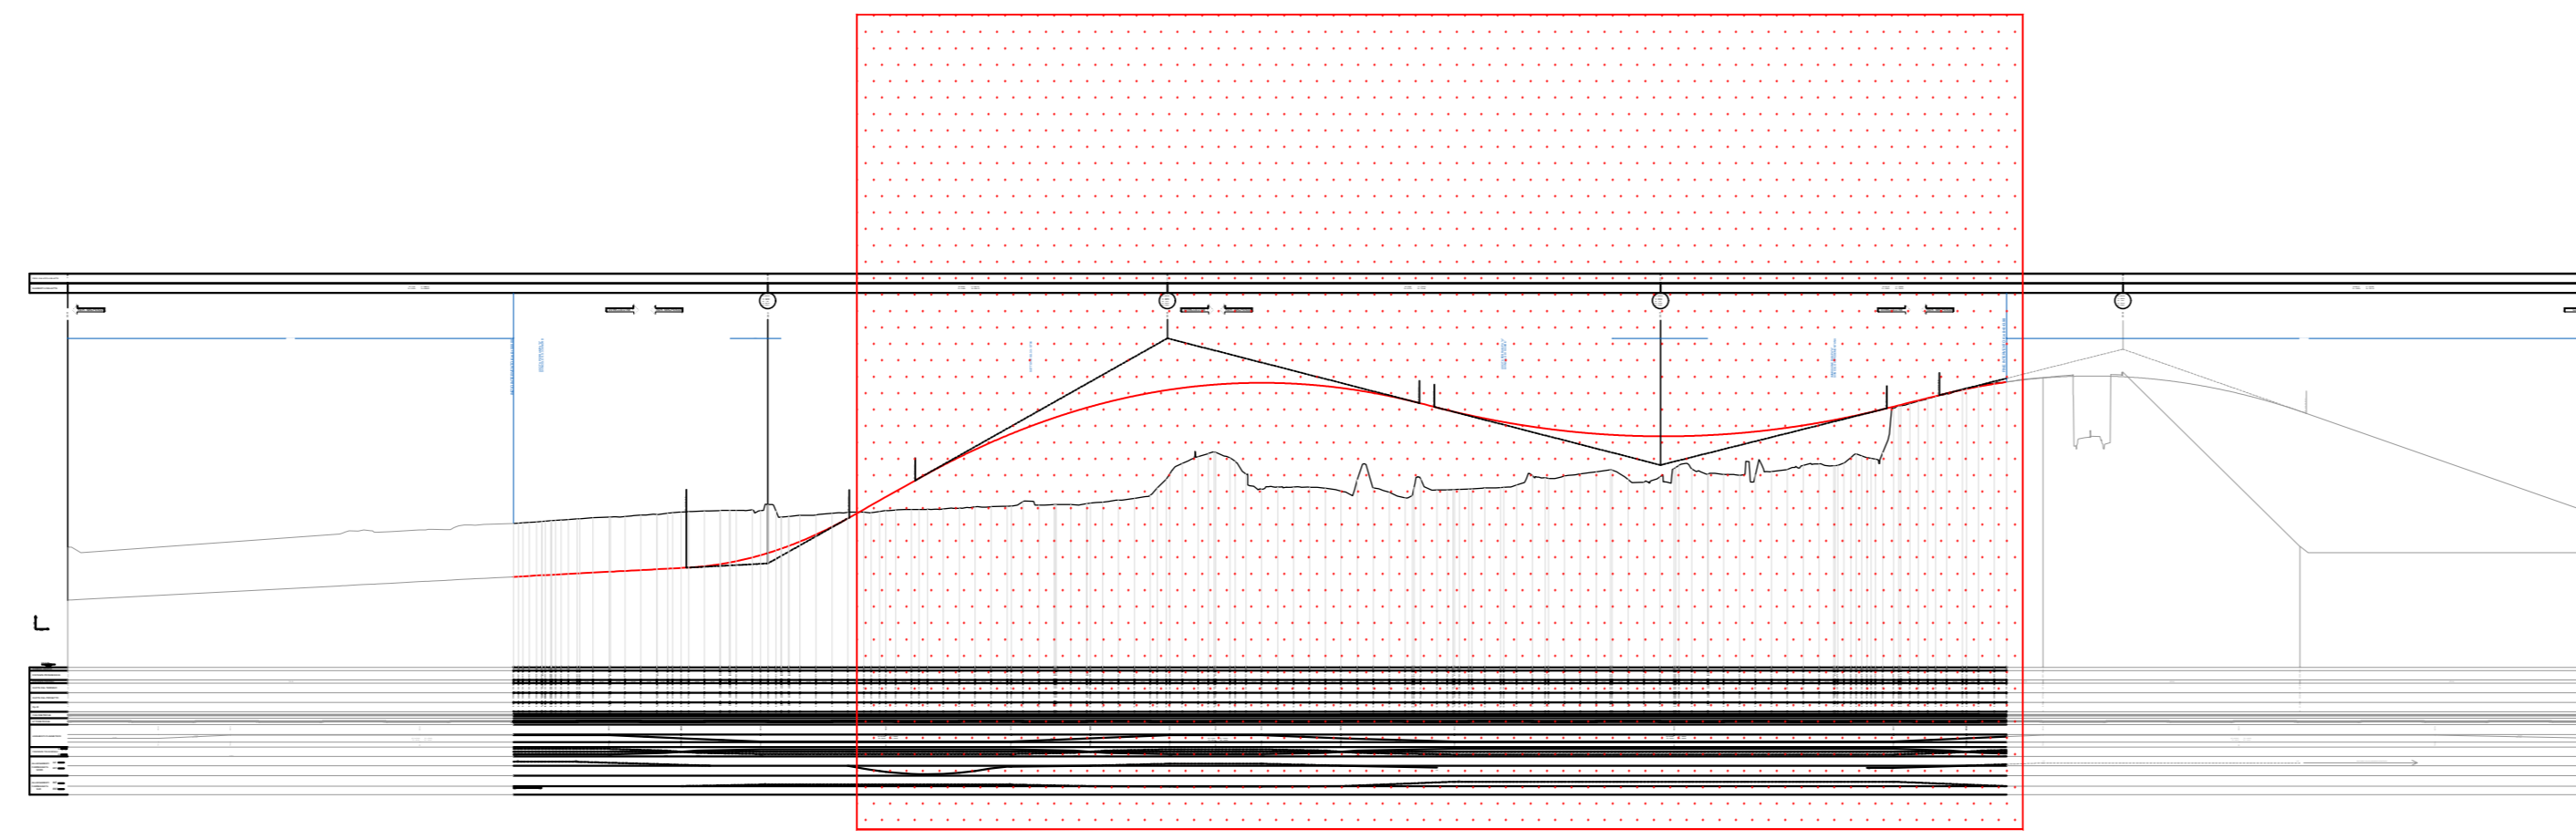

PROFILO CHIAVE

PIANTA CHIAVE

LEGENDA table with symbols and descriptions for geological features, boreholes, and symbols.

ANAS S.p.A. logo and company information.

NOVA S.S. 341 "GALLARATESE" - TRATTO DA SAMARATE A CONFINE CON LA PROVINCIA DI NOVARA - TRATTO NORD

PROGETTO ESECUTIVO header with logos of STUDIO CORONA, UNING, SETAC, ARKE, and other partners.

Professional signatures and stamps of the project team.

Table with project details including BA 22, B-GEOLOGIA E GEOTECNICA, and revision information.