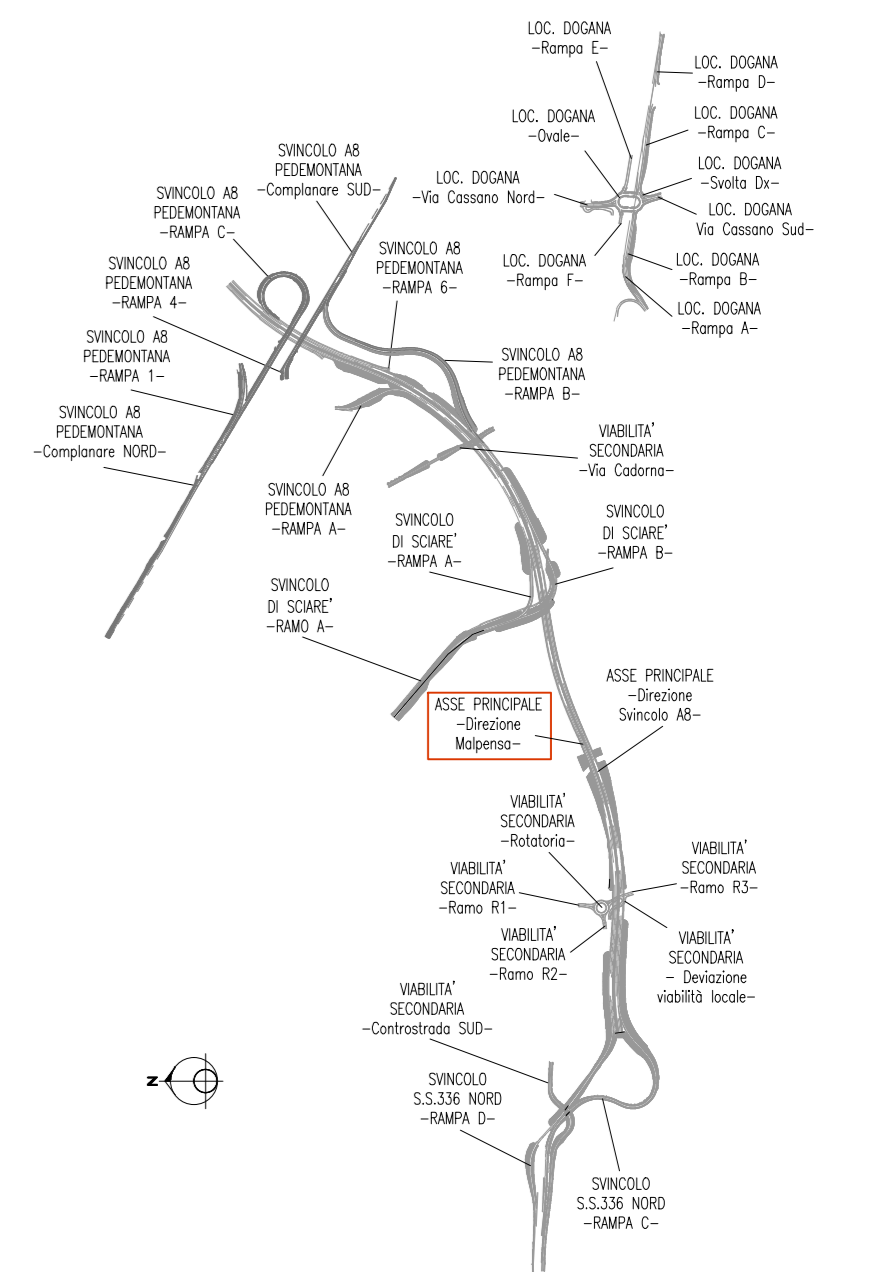

PROFILO CHIAVE

PIANTA CHIAVE

LEGENDA table with symbols and descriptions for geological features, boreholes, and symbols.

ANAS S.p.A. logo and company information.

NOVA S.S. 341 "GALLARATESE" - TRATTO DA SAMARATE A CONFINE CON LA PROVINCIA DI NOVARA - TRATTO NORD

PROGETTO ESECUTIVO header with logos of STUDIO CORONA, UNING, SETAC, ARKE, and other partners.

Professional signatures and stamps of the project team.

Table with project details including BA 22, B-GEOLOGIA E GEOTECNICA, and revision information.