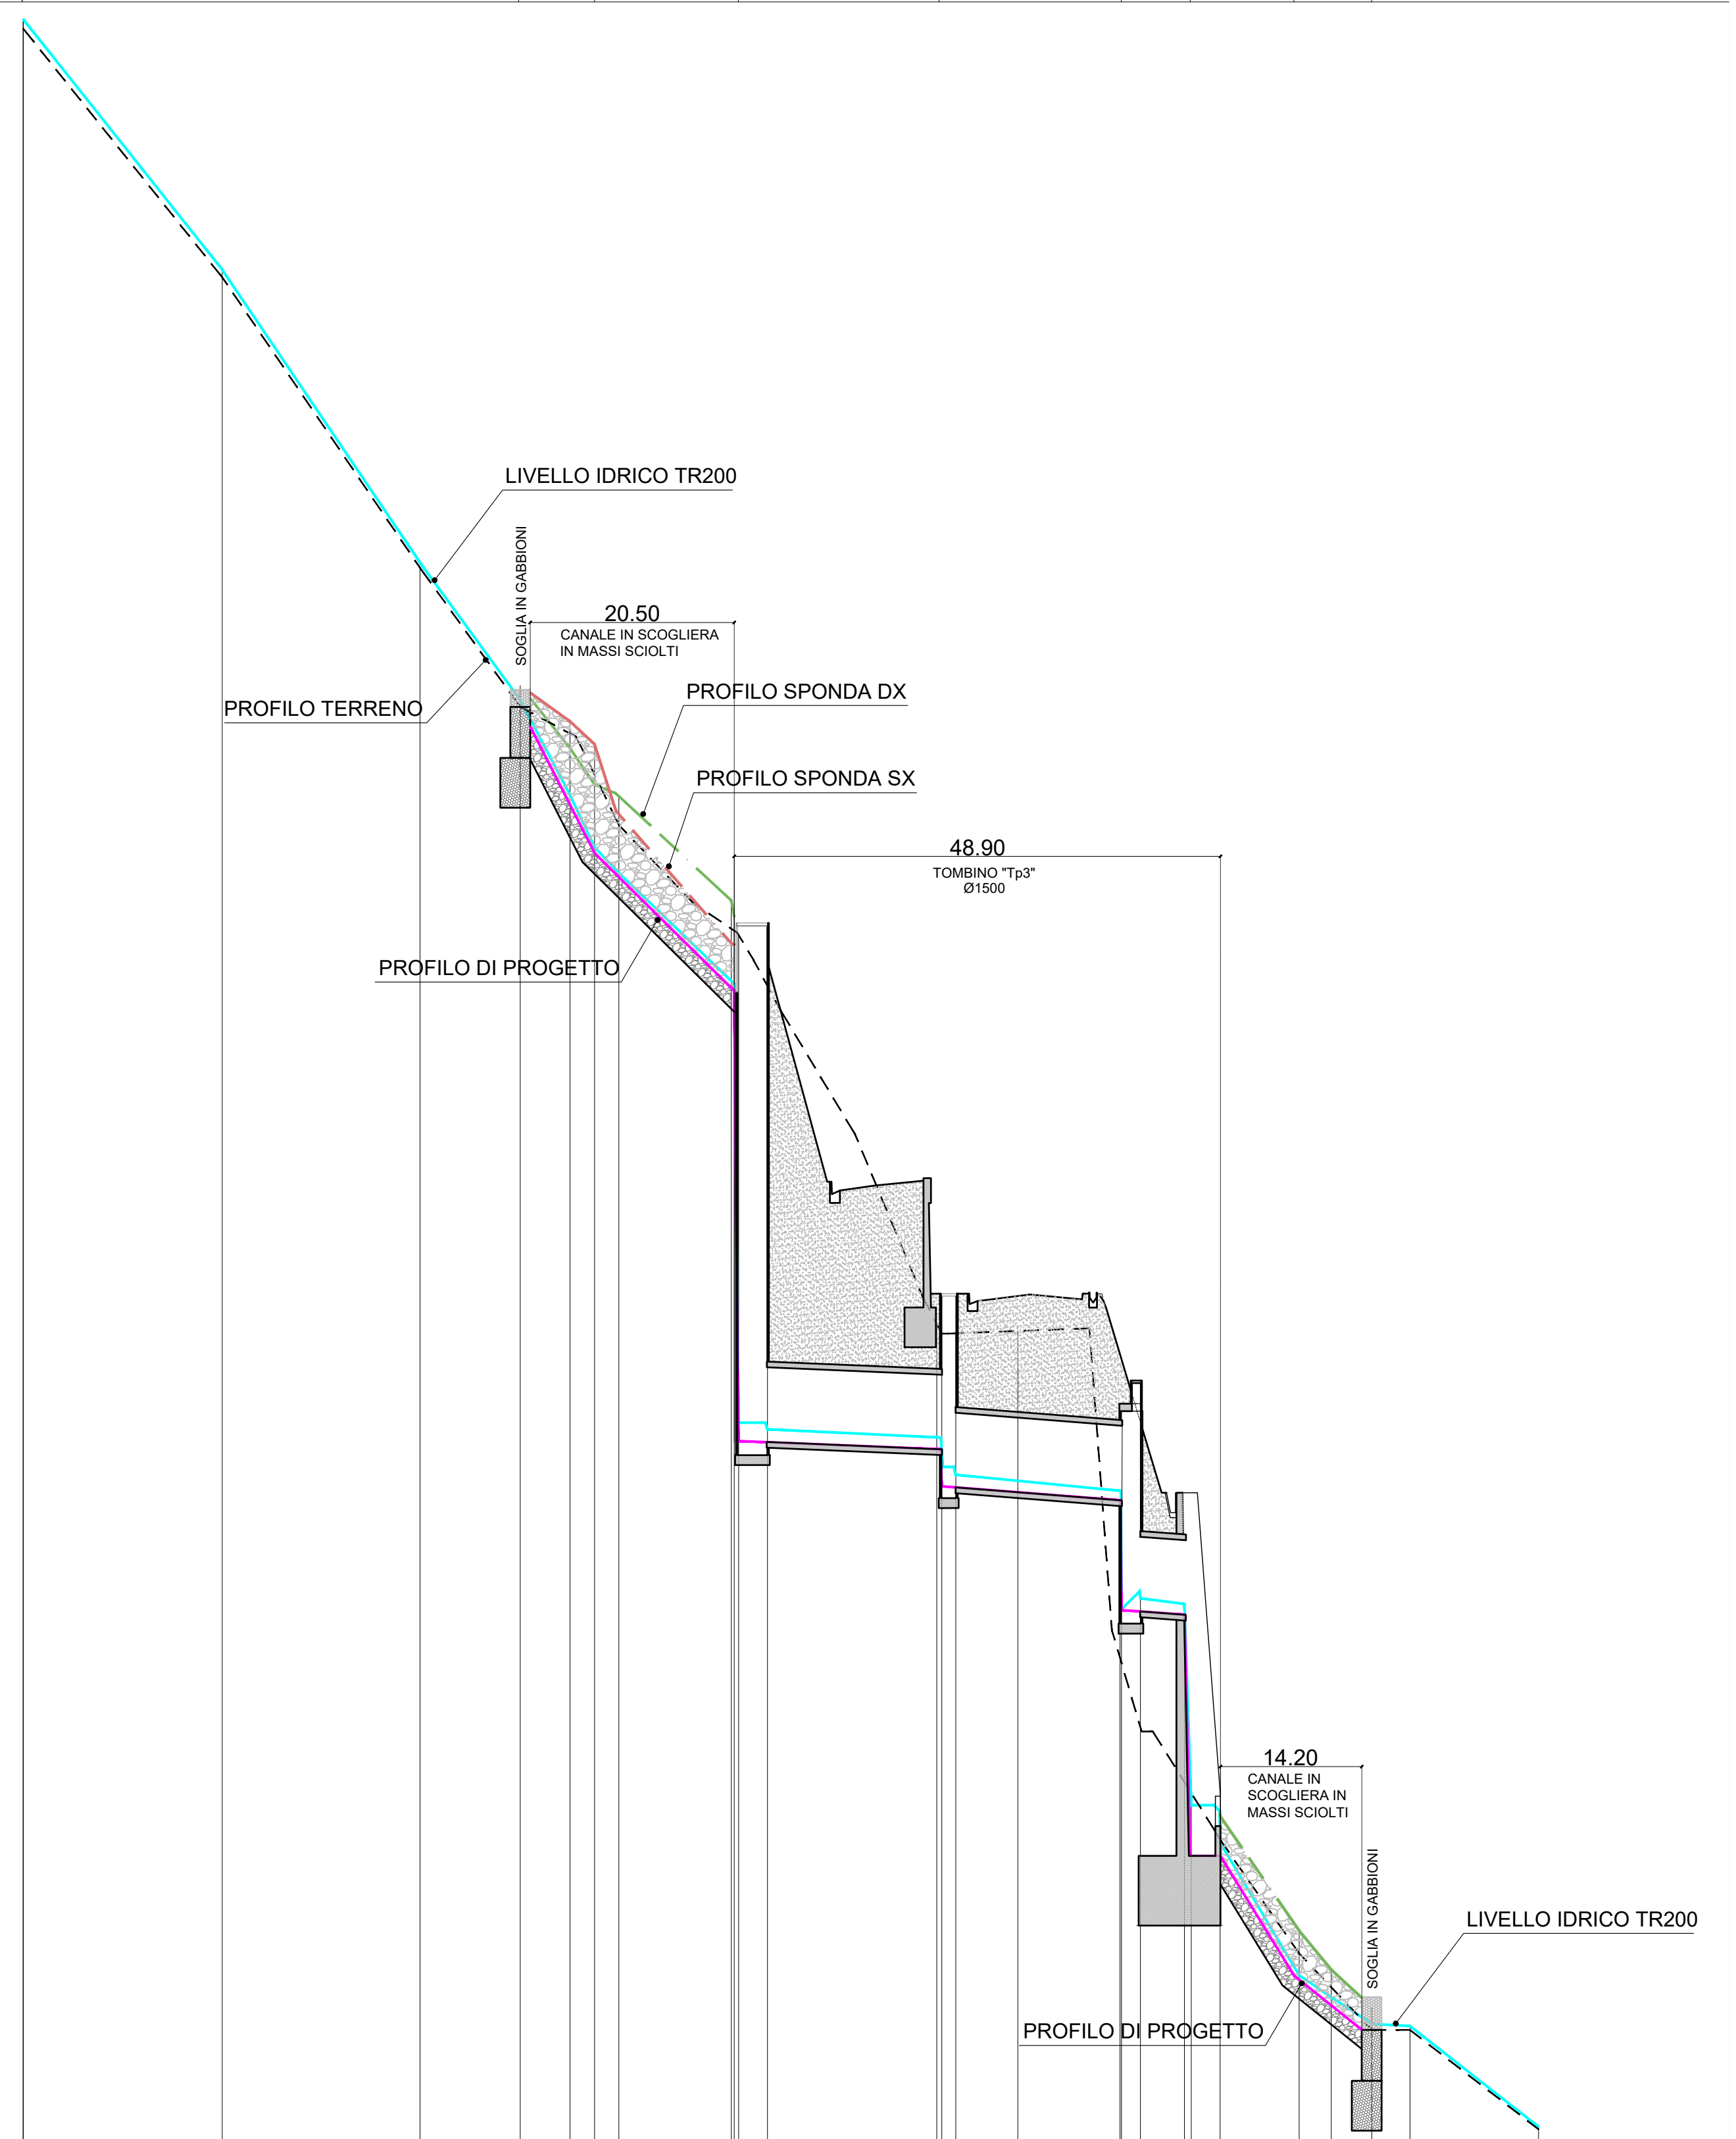

ELEMENTI LIVELLETTE	L=7.64m i=-39.34% Δh=-3.01m	L=14.04m i=-19.75% Δh=-2.77m	L=20.09m i=-0.82% Δh=-0.16m	L=16.40m i=-1.57% Δh=-0.26m	L=6.34m i=-1.43% Δh=-0.09m	L=7.39m i=-32.53% Δh=-2.40m	L=7.30m i=-14.58% Δh=-1.10m