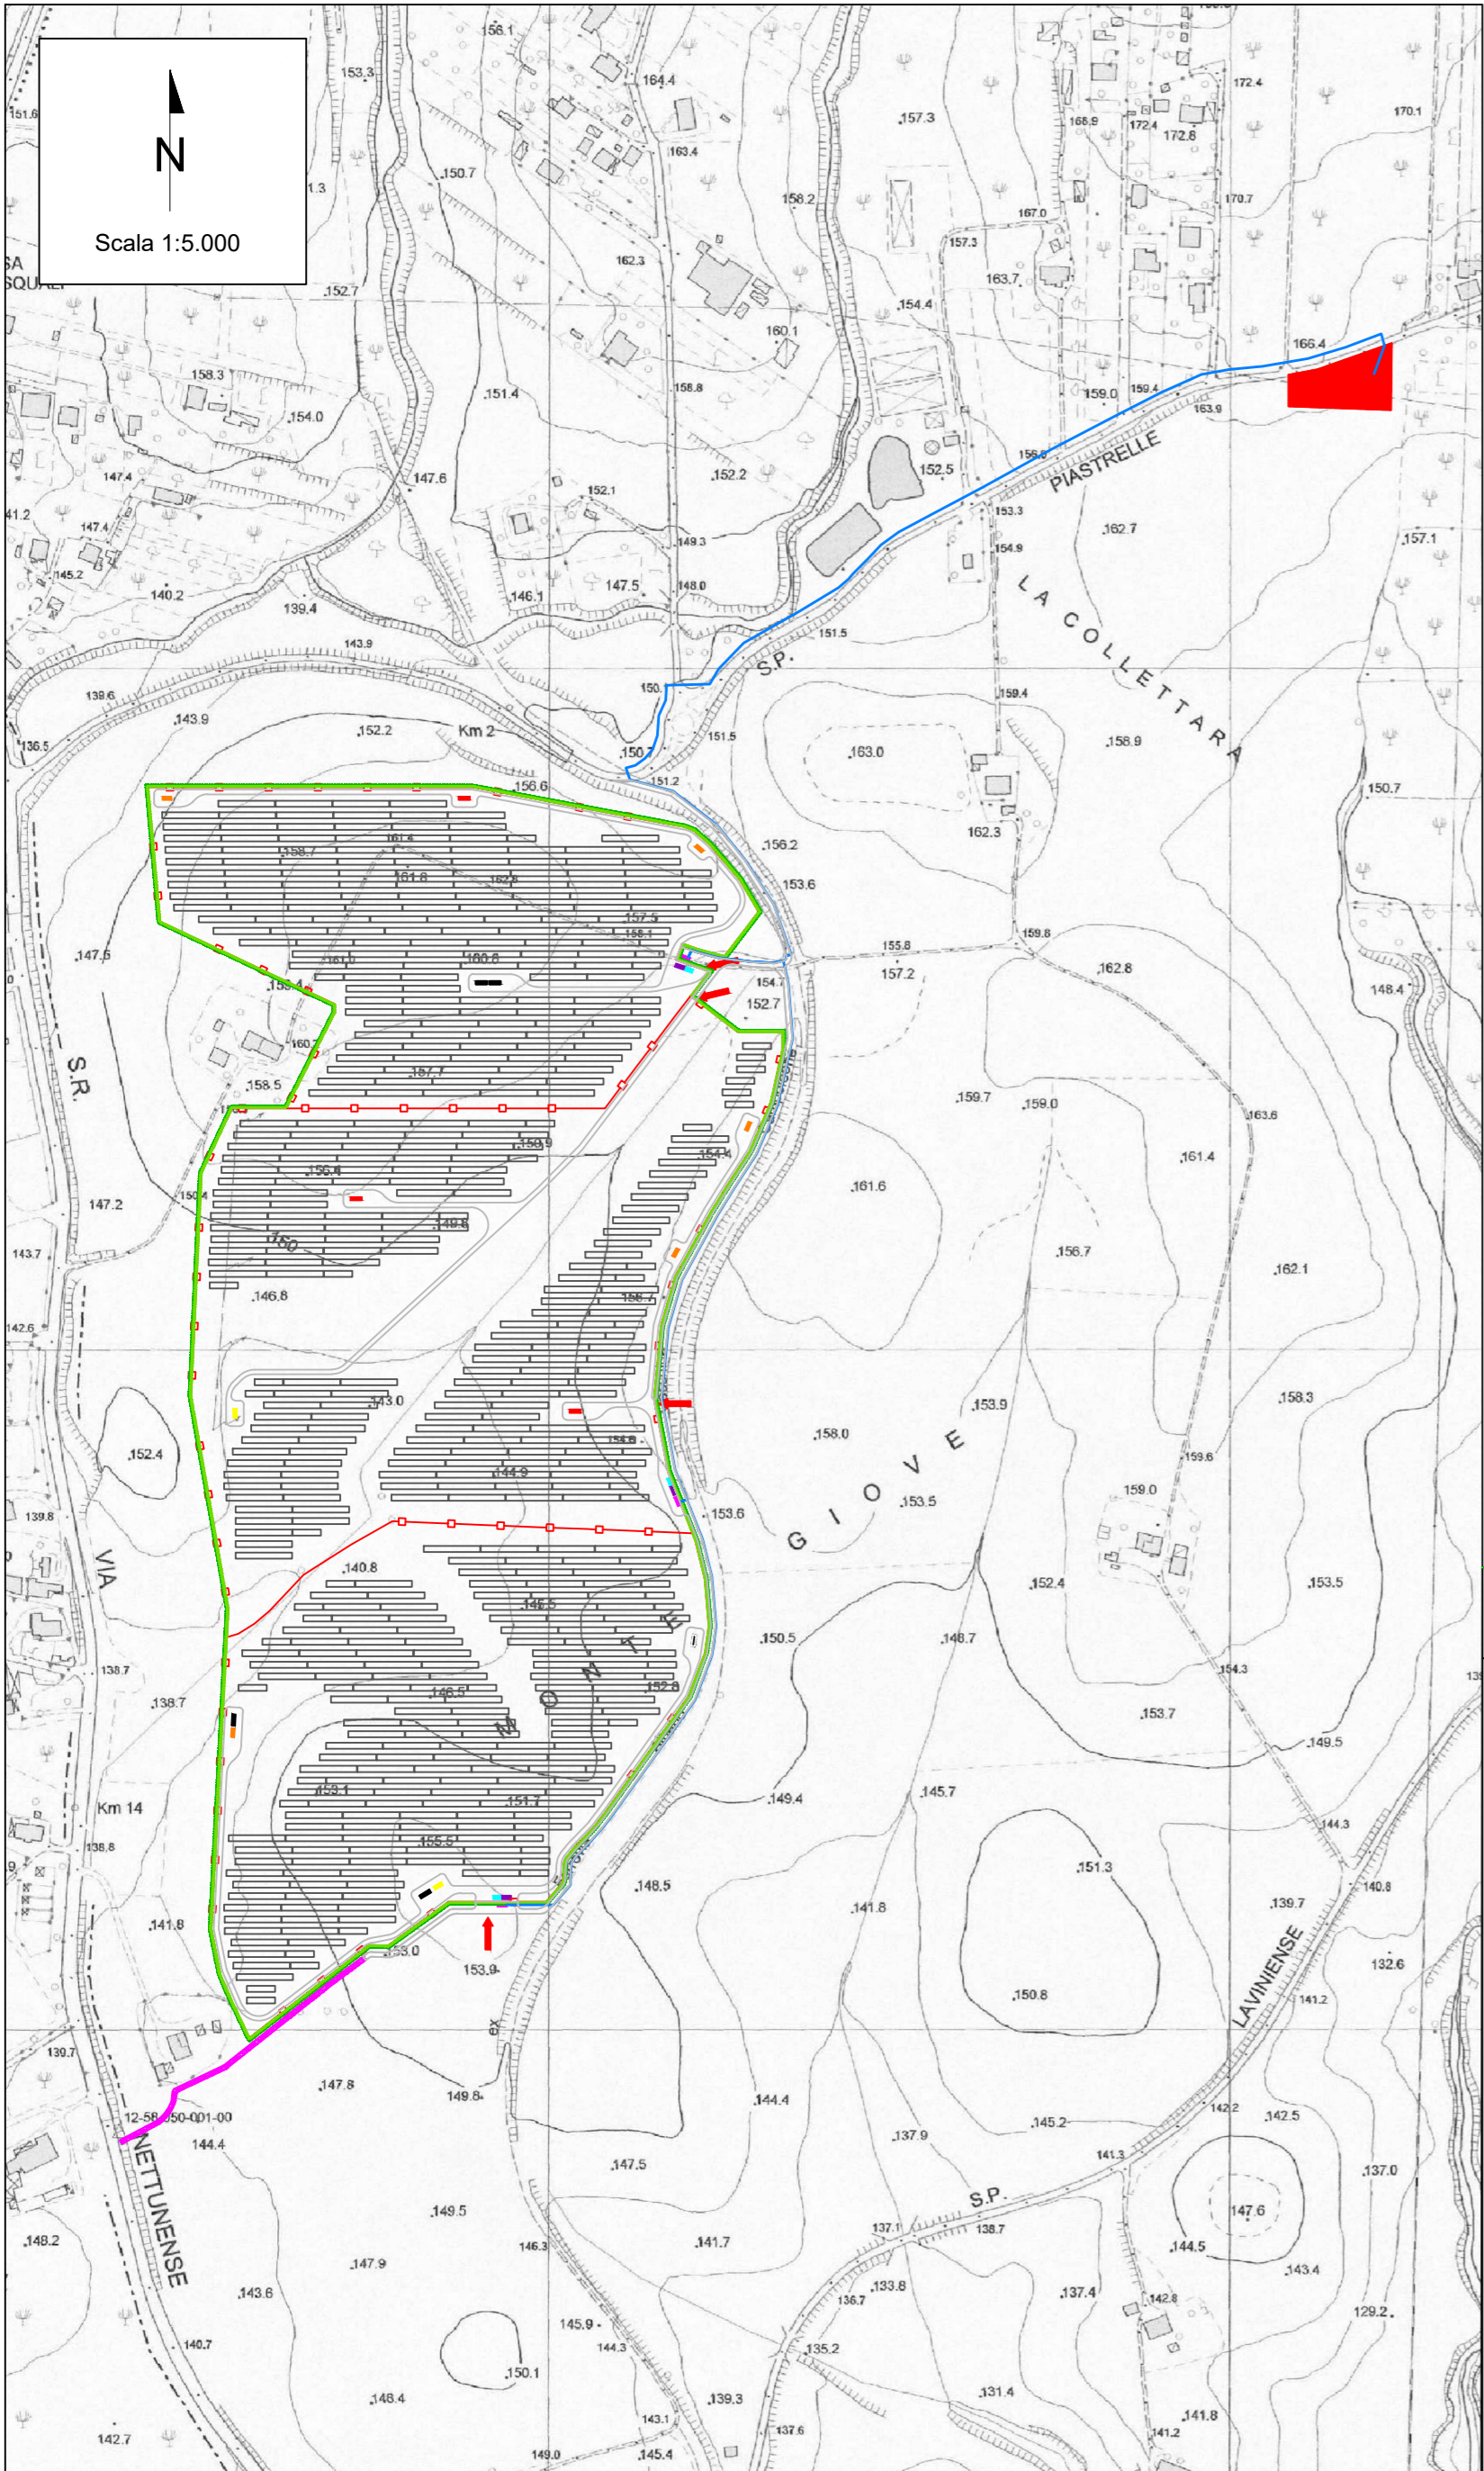

OPERE DI MITIGAZIONE

LEGENDA

- Recinzione
- Mitigazione arbustiva
- Mitigazione arborea

00	19/09/2022	Emissione Definitiva	M.Gallina	V.Bretti								
REV.	DATE	DESCRIPTION	PREPARED	CHECKED	APPROVED							
CONTRACTOR'S LOGO		PROJECT: Lanuvio 1 FV (15536)										
wsp GOLDER		FILE NAME:										
enel		CLASSIFICATION: Company	FORMAT: A2	SCALE: 1:5.000	PLOT SCALE: 1:1	SHEET: 1 di / of 1						
Engineering & Construction		UTILIZATION SCOPE: Basic Design	TITLE: OPERE DI MITIGAZIONE									
GRE VALIDATION		GRE CODE										
VALIDATED BY: PE EGP	VERIFIED BY: Discipline EGP	GROUP: GRE	FUNCTION: EEC	TYPE: D	ISSUER: 00	COUNTRY: ITP	TEC: 1	PLANT: 5	SYSTEM: 5	PROGRESSIVE: 3	REVISION: 6	0005500