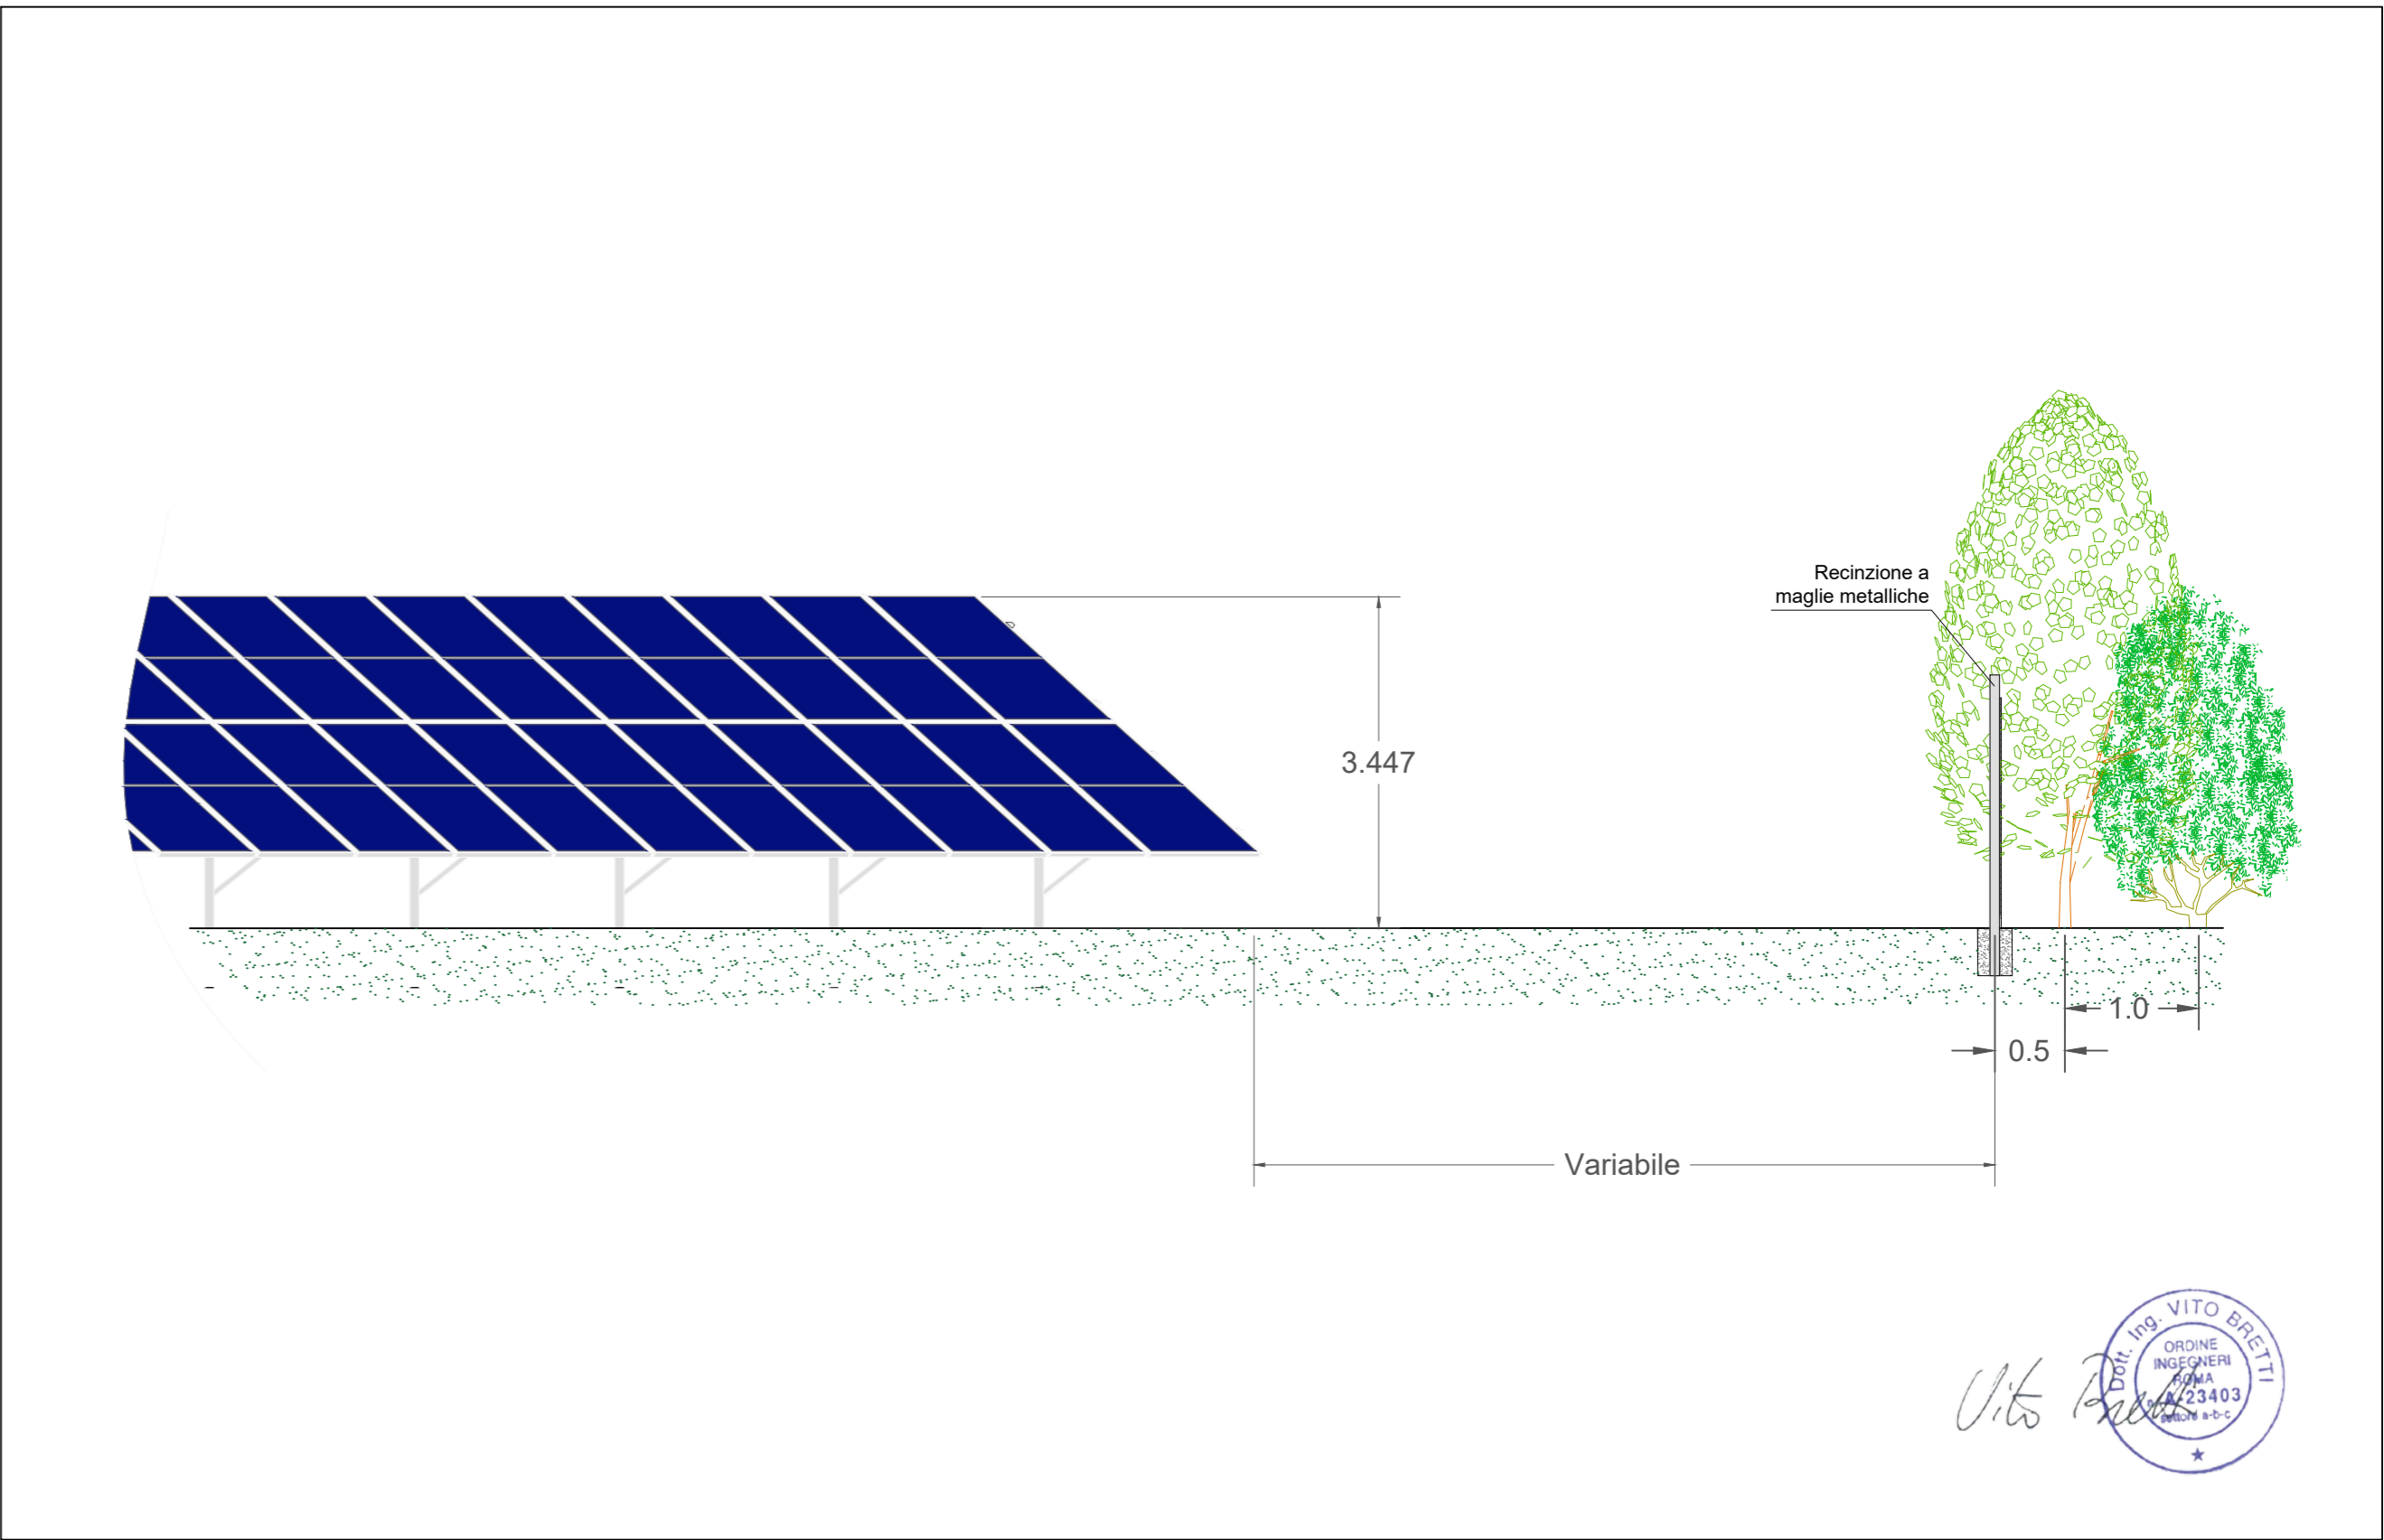

OPERE DI MITIGAZIONE

LEGENDA

- Recinzione
- Mitigazione arbustiva
- Mitigazione arborea

00	19/09/2022	Emissione Definitiva	M.Gallina	V.Bretti								
REV.	DATE	DESCRIPTION	PREPARED	CHECKED	APPROVED							
CONTRACTOR'S LOGO		PROJECT: Lanuvio 1 FV (15536)										
wsp GOLDER		FILE NAME:										
enel		CLASSIFICATION: Company	FORMAT: A2	SCALE: 1:5.000	PLOT SCALE: 1:1	SHEET: 1 di / of 1						
Engineering & Construction		UTILIZATION SCOPE: Basic Design	TITLE: OPERE DI MITIGAZIONE									
GRE VALIDATION		GRE CODE										
VALIDATED BY: PE EGP	VERIFIED BY: Discipline EGP	GROUP: GRE	FUNCTION: EEC	TYPE: D	ISSUER: 00	COUNTRY: ITP	TEC: 1	PLANT: 5	SYSTEM: 5	PROGRESSIVE: 3	REVISION: 6	0005500