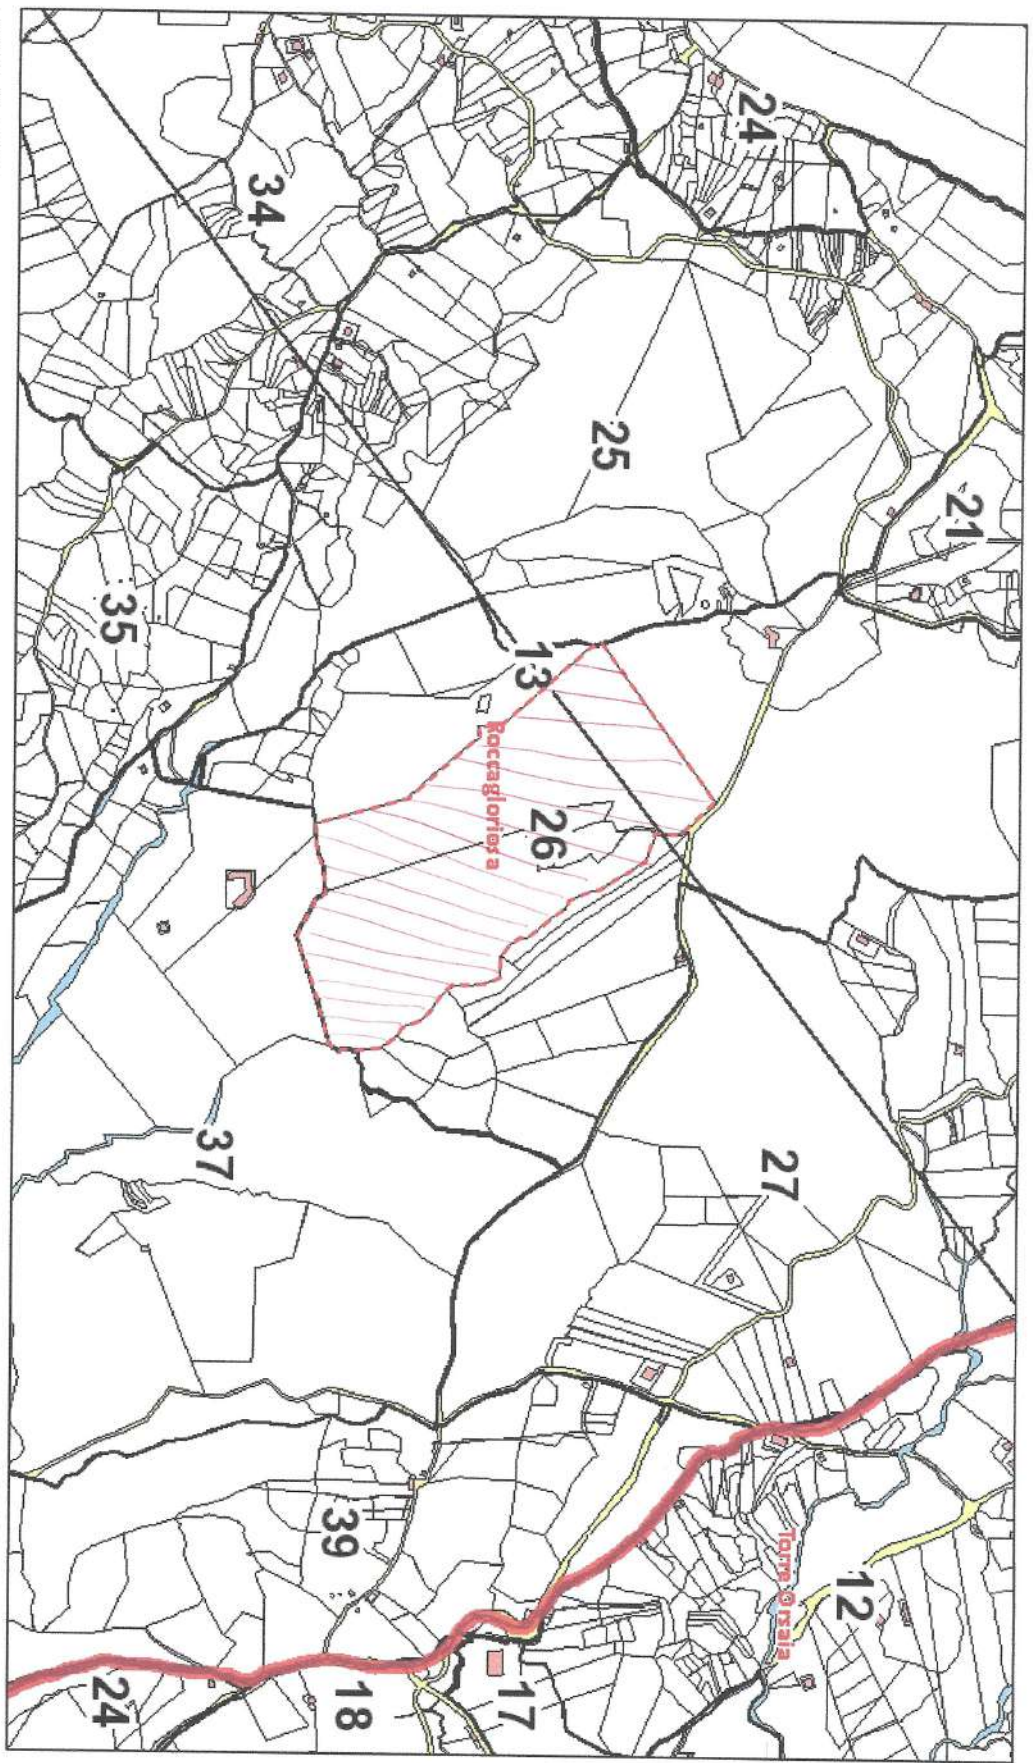

Catasto

giugno 11, 2022

1:10,000
0 460 920 1,840 ft
0 140 280 560 m

Sources: Esri, HERE, Garmin, Intermap, increment P Corp., GEBCO, USGS, FAO, NPS, NRCAN, GeoBase, IGN, Kadaster NL, Ordnance Survey, Esri Japan, METI, Esri China (Hong Kong), (c) OpenStreetMap contributors, and the GIS User Community; Provincia di Salerno