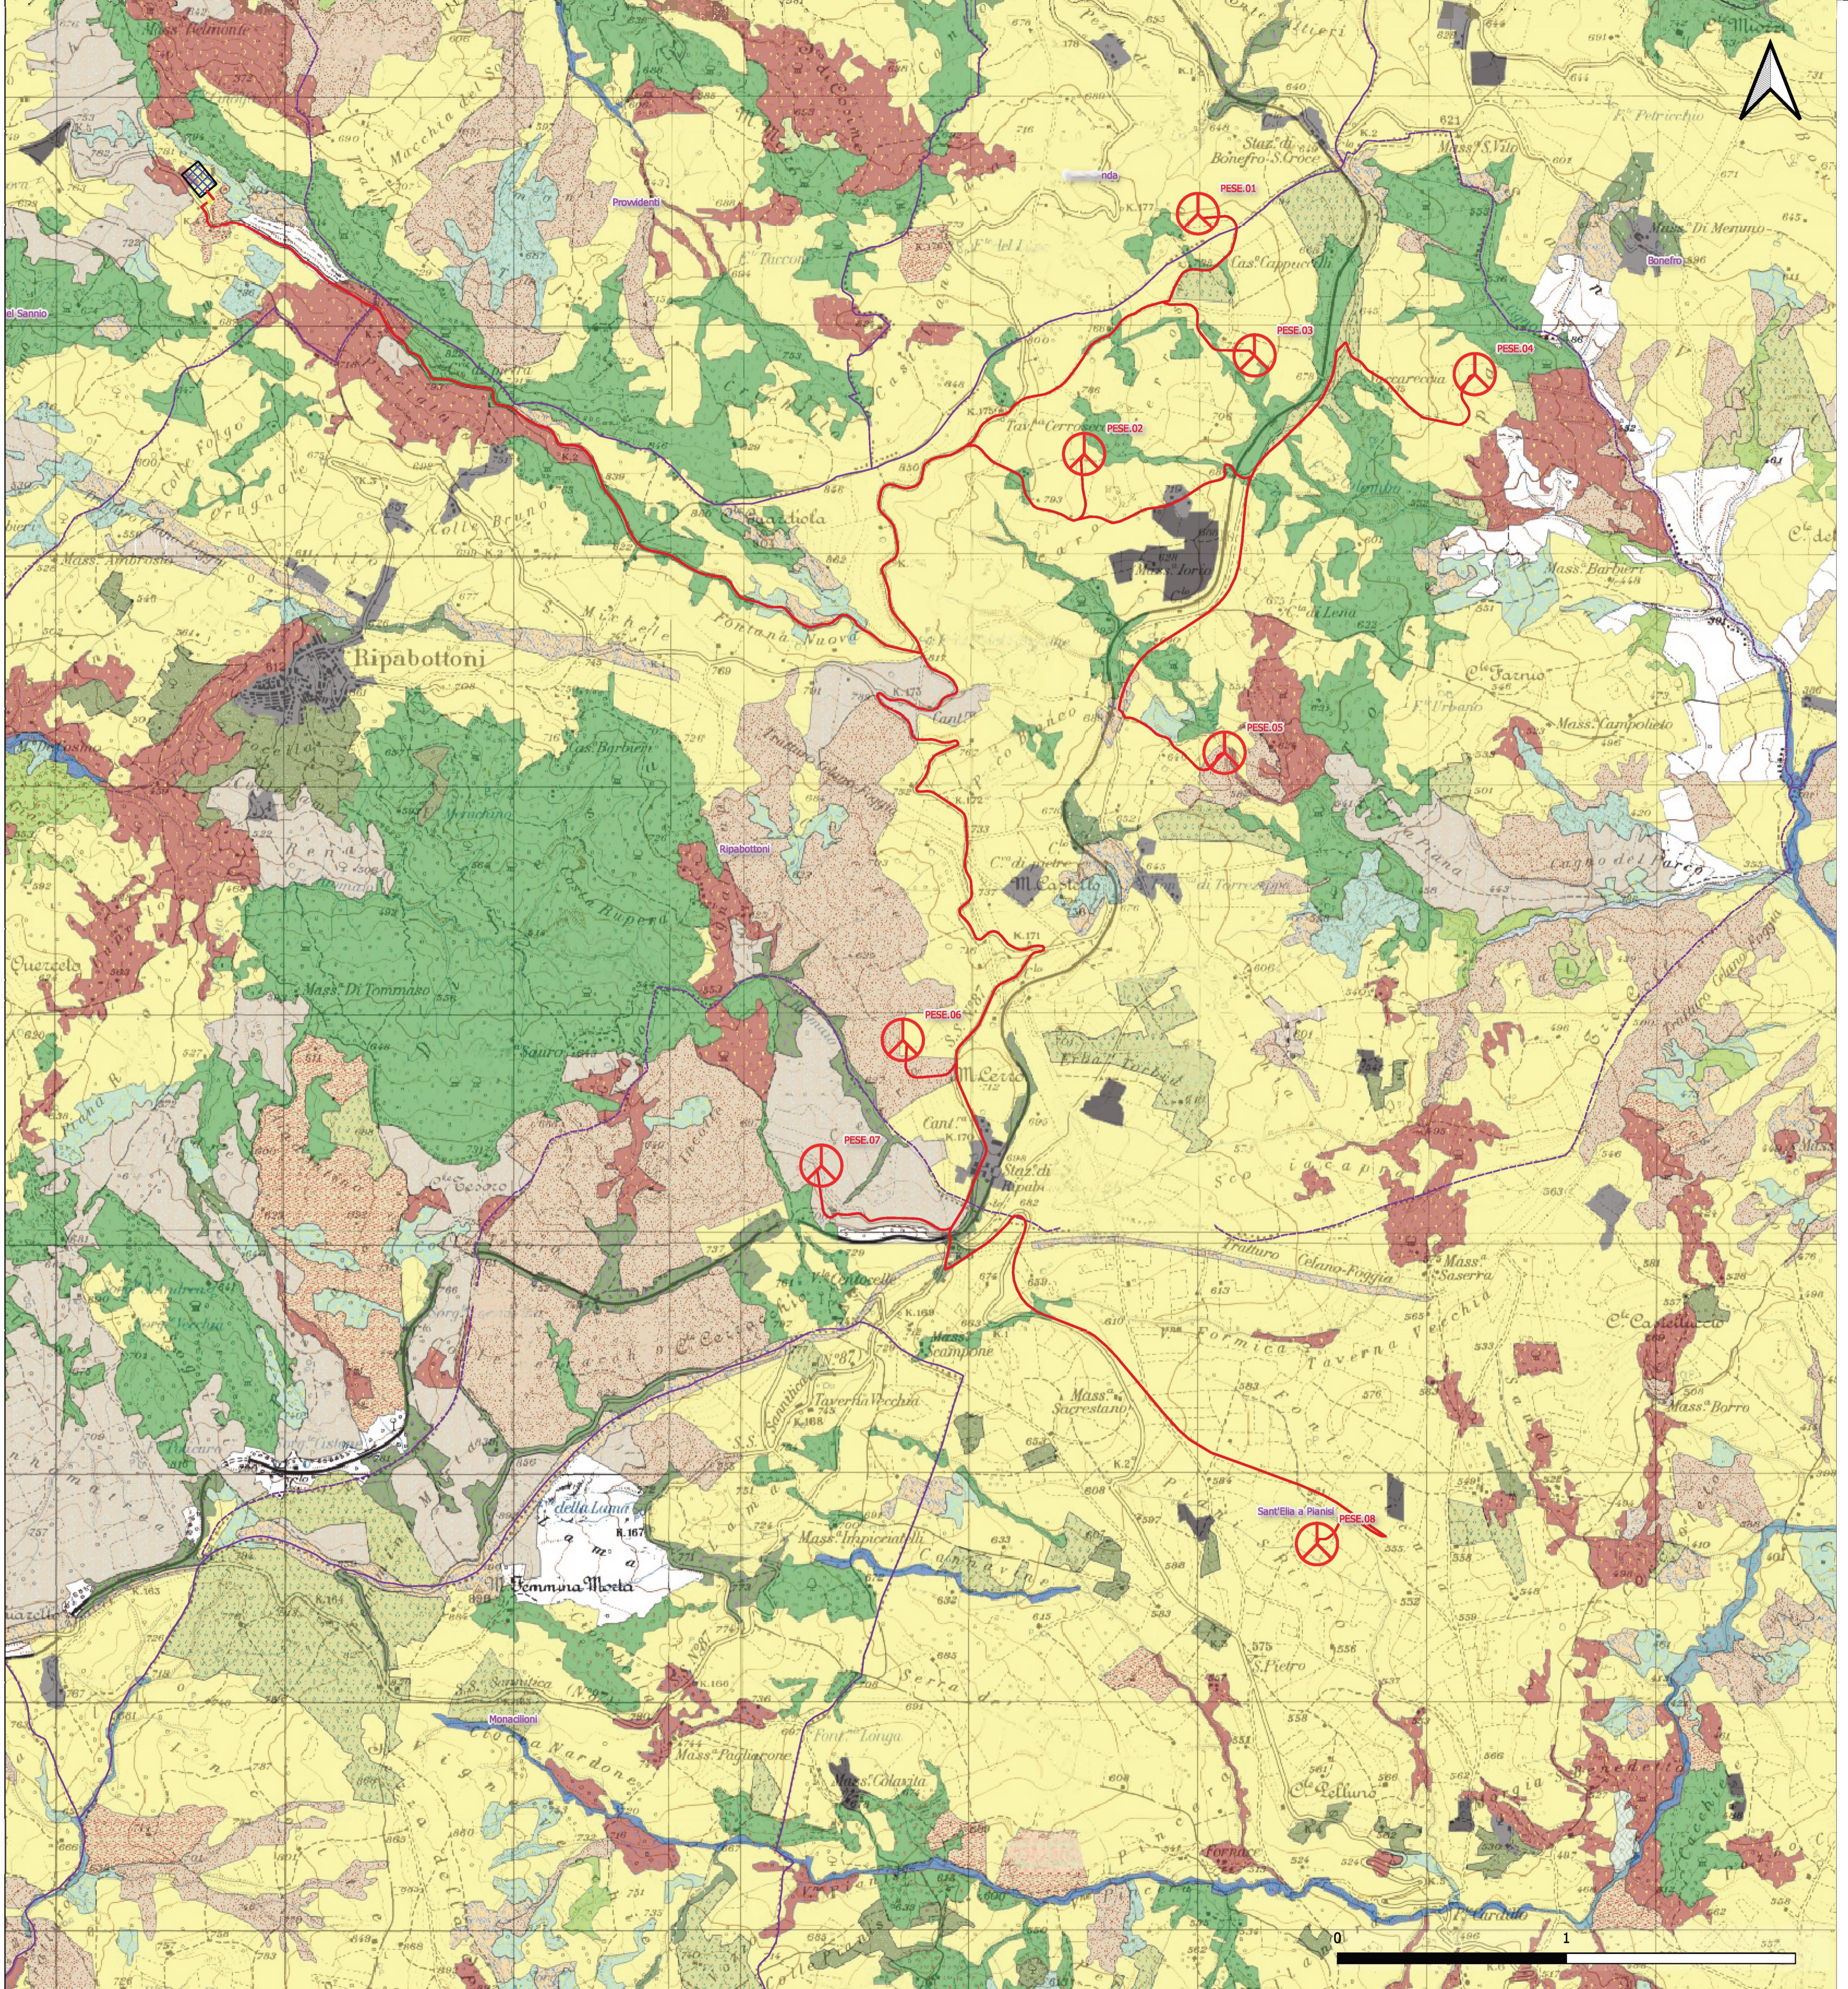

Vertical text on the left margin, likely containing technical specifications or a legend for the map's symbology.

Administrative and branding section containing logos of the Municipality of Ripabottoni, the Province of Benevento, and the Campania Region, along with a 'NEW DEVELOPMENTS' logo and a grid of empty boxes for project details.