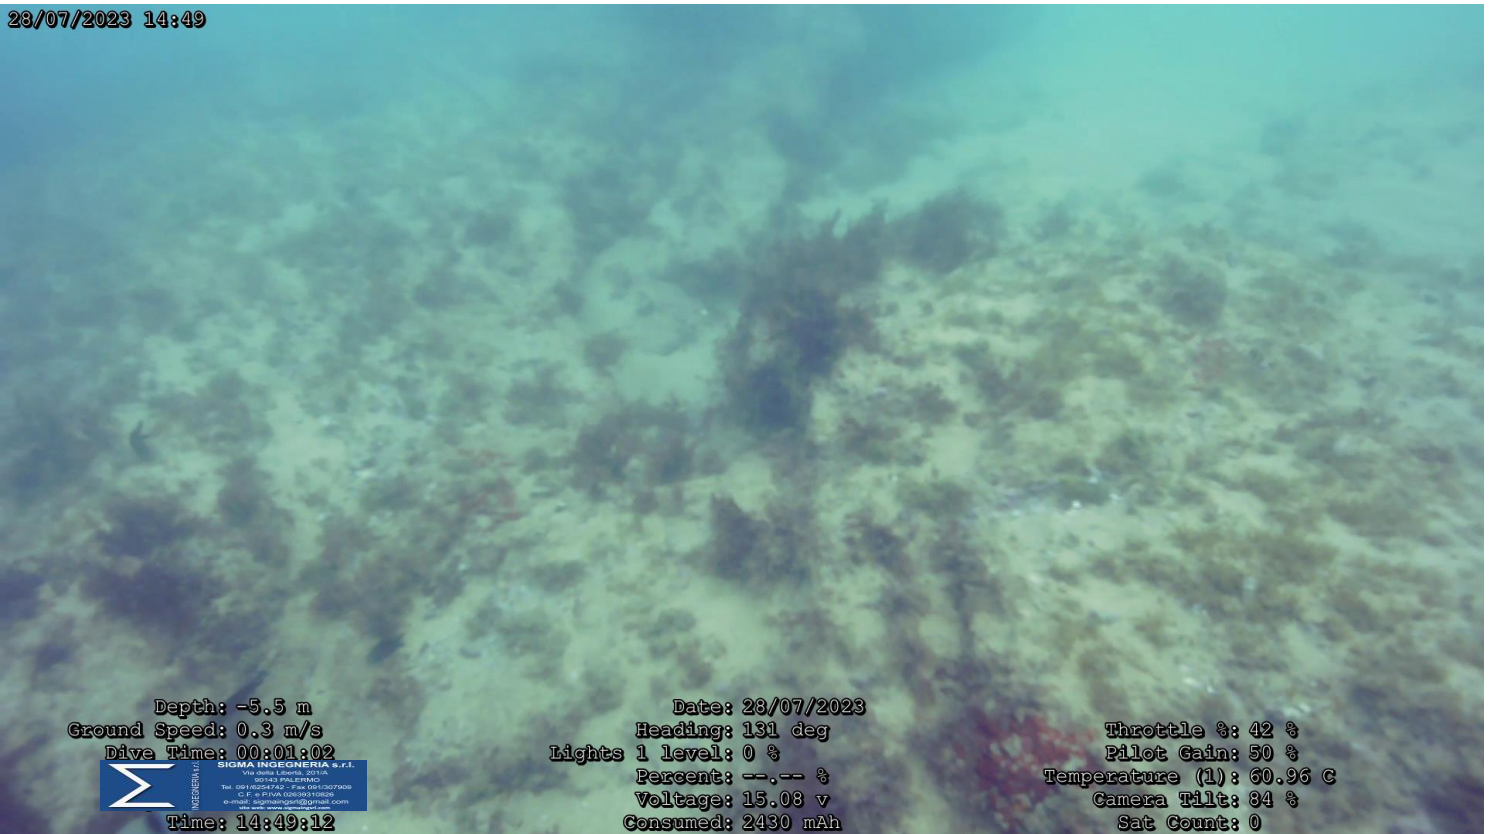

Depth: -5.5 m
Ground Speed: 0.3 m/s
Dive Time: 00:01:02
Time: 14:49:12

Date: 23/07/2023
Heading: 131 deg
Lights 1 level: 0 %
Percent: --.-- %
Voltage: 15.08 v
Consumed: 2430 mAh

Throttle %: 42 %
Pilot Gain: 50 %
Temperature (1): 60.96 C
Camera Tilt: 84 %
Sat Count: 0

35.2