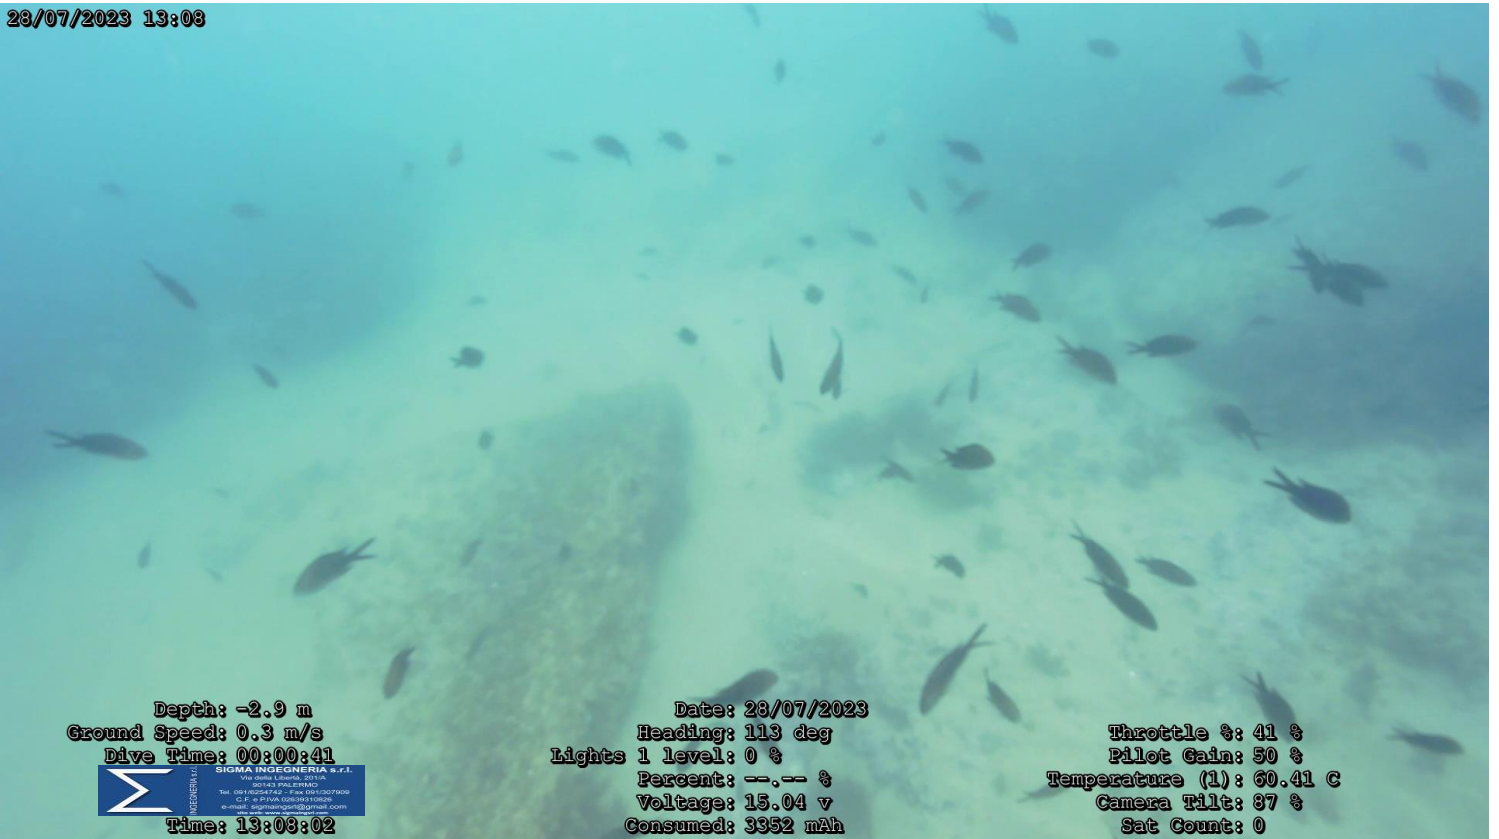

Depth: -2.9 m
Ground Speed: 0.3 m/s
Dive Time: 00:00:41
Time: 13:08:02

SIGMA INGEGNERIA s.r.l.
Via della Libertà, 207/A
50133 PISA (PI) - Italy
Tel. 051 4054762 - Fax 051 307900
C.F. e P.IVA 03090310500
e-mail: sigmaingegner@gmail.com
www.sigmaingegner.com

Date: 28/07/2023
Heading: 113 deg
Lights 1 level: 0 %
Percent: --,-- %
Voltage: 15.04 v
Consumed: 3352 mAh

Throttle %: 41 %
Pilot Gain: 50 %
Temperature (1): 60.41 C
Camera Tilt: 87 %
Sat Count: 0

20.2