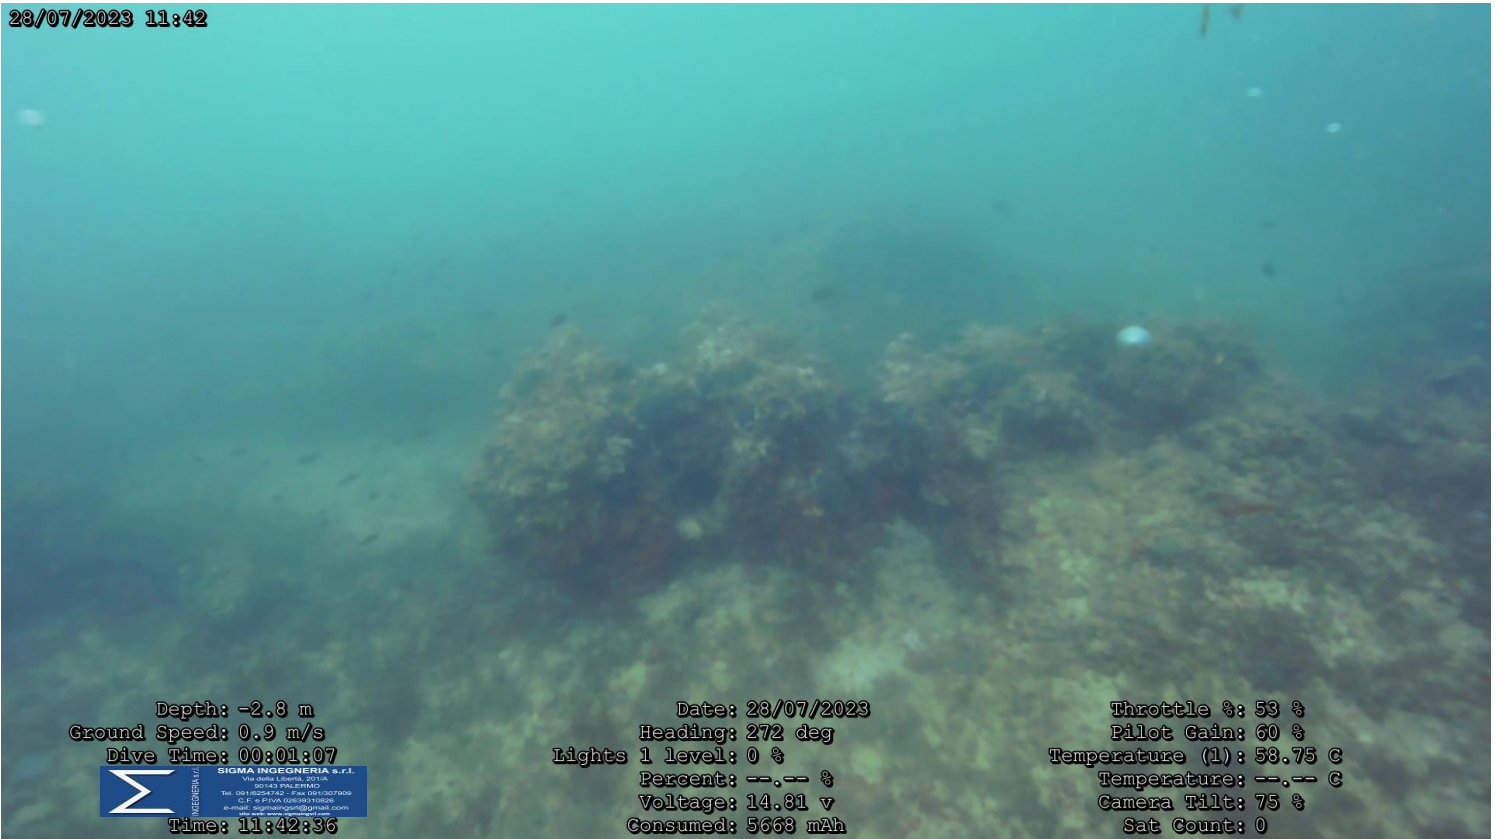

Punto 8

28/07/2023 11:42

Depth: -2.8 m
Ground Speed: 0.9 m/s
Dive Time: 00:01:07

Date: 28/07/2023
Heading: 272 deg
Lights 1 level: 0 %
Percent: --.-- %
Voltage: 14.81 v
Consumed: 5668 mAh

Throttle %: 53 %
Pilot Gain: 60 %
Temperature (1): 58.75 C
Temperature: --.-- C
Camera Tilt: 75 %
Sat Count: 0

8.1

28/07/2023 11:42