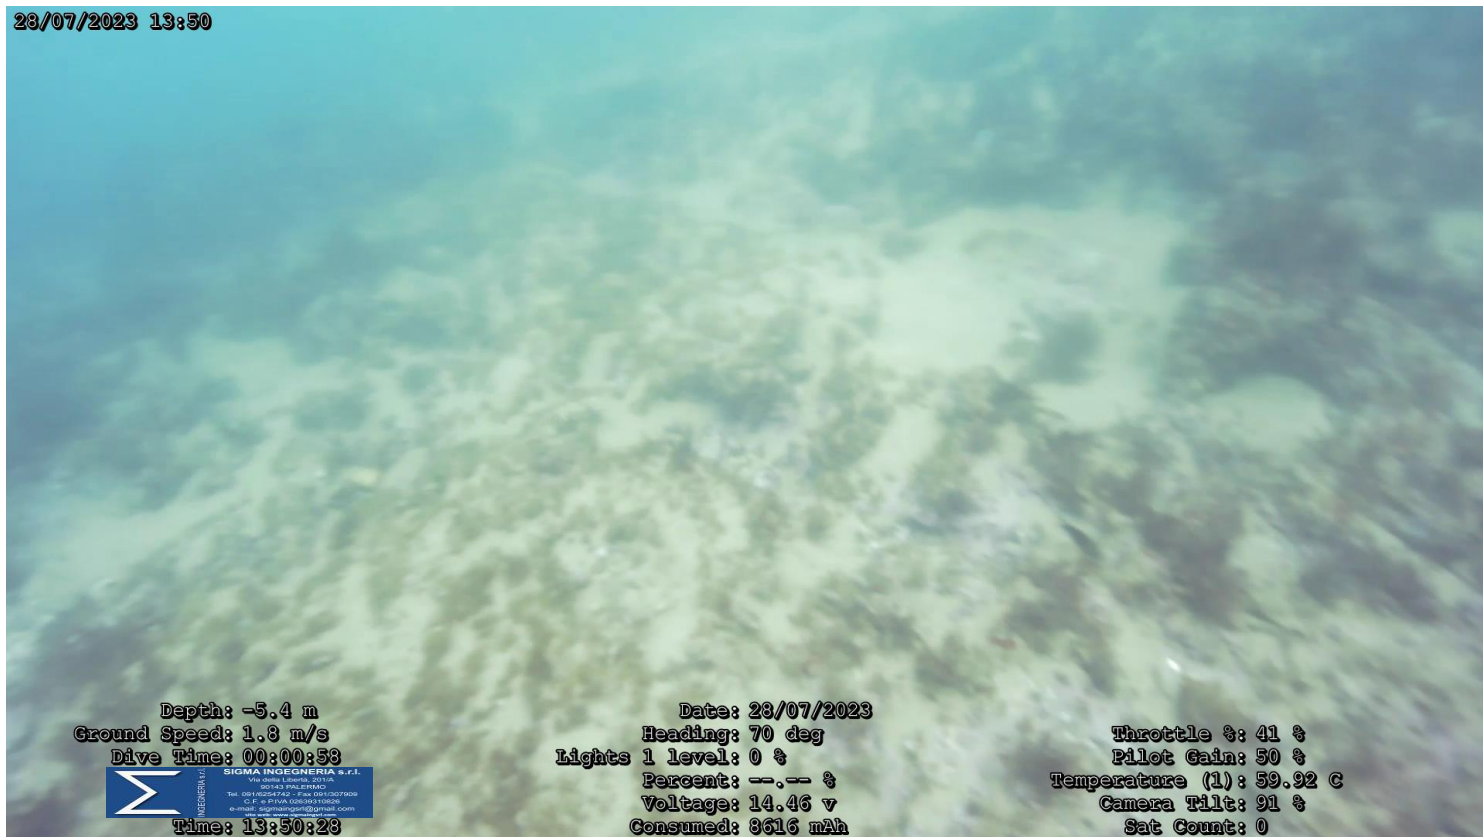

Depth: -5.4 m
Ground Speed: 1.8 m/s
Dive Time: 00:00:59
Time: 13:50:28

Date: 28/07/2023
Heading: 70 deg
Lights 1 level: 0 %
Percent: --.-- %
Voltage: 14.46 v
Consumed: 8616 mAh

Throttle %: 41 %
Pilot Gain: 50 %
Temperature (1): 59.92 C
Camera Tilt: 91 %
Sat Count: 0

27.2