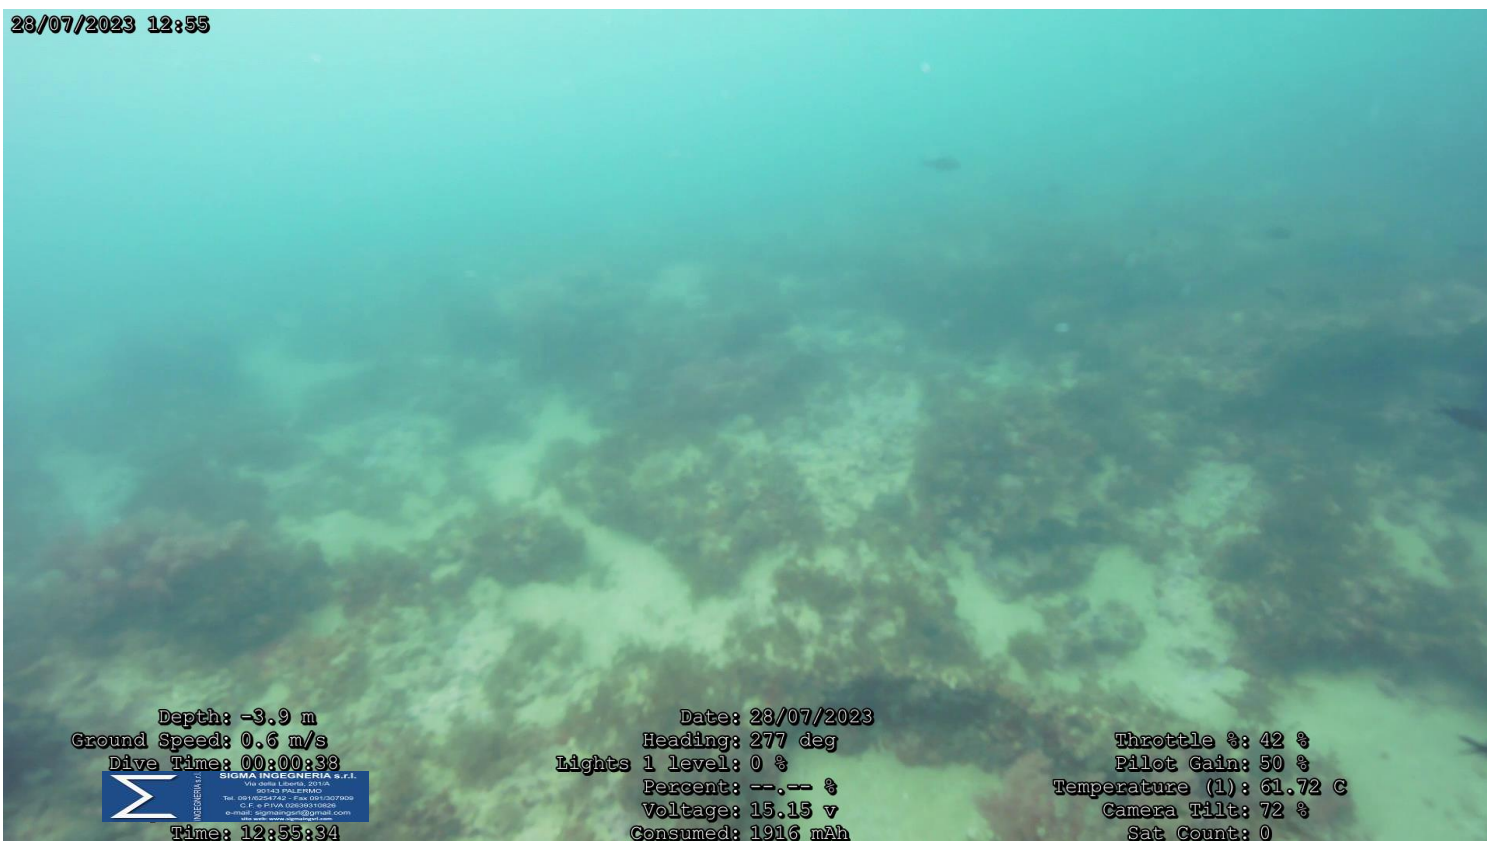

17.1

28/07/2023 12:55