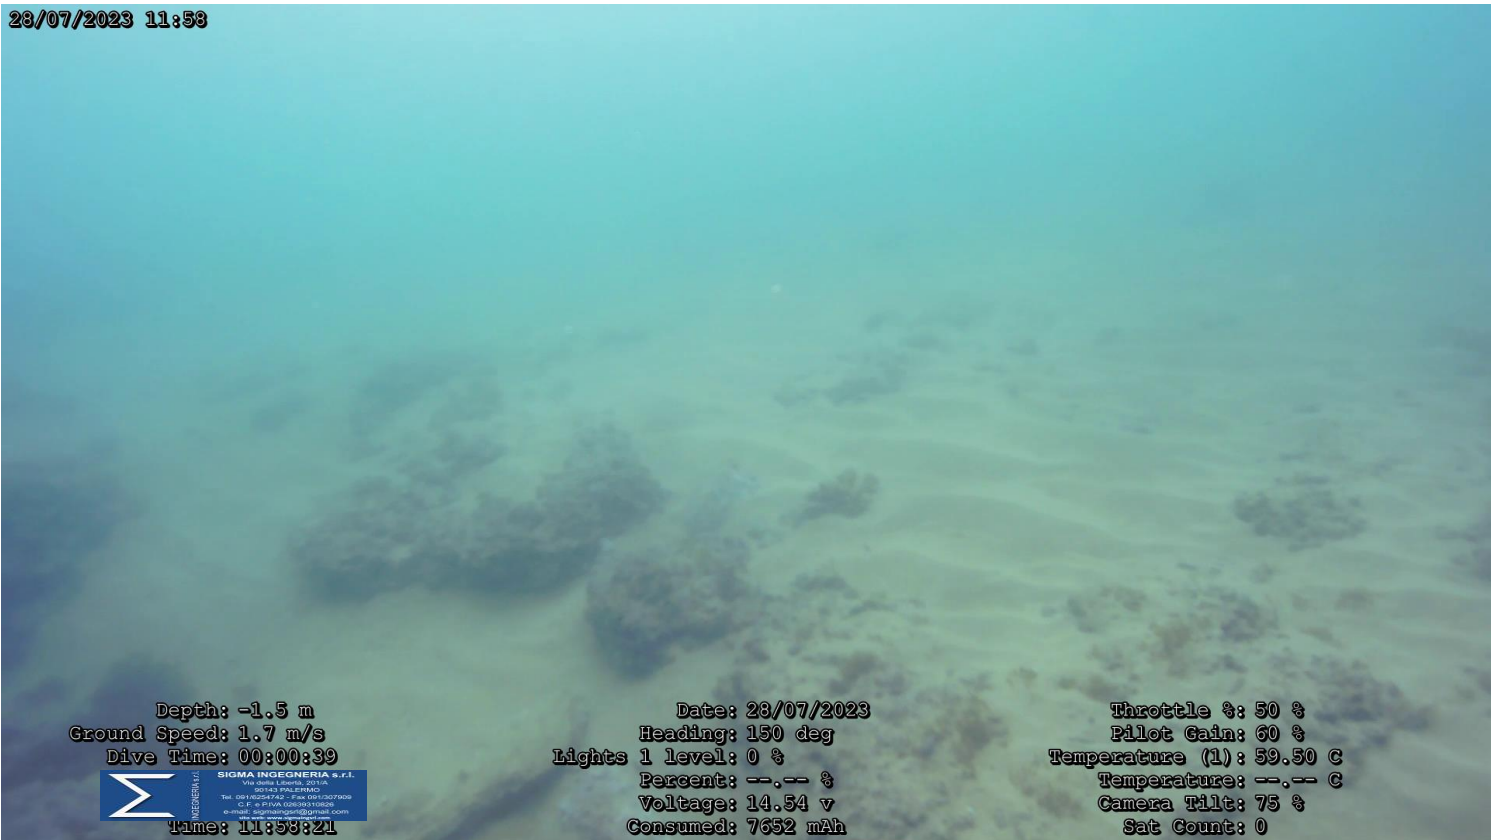

Punto 11

28/07/2023 11:53