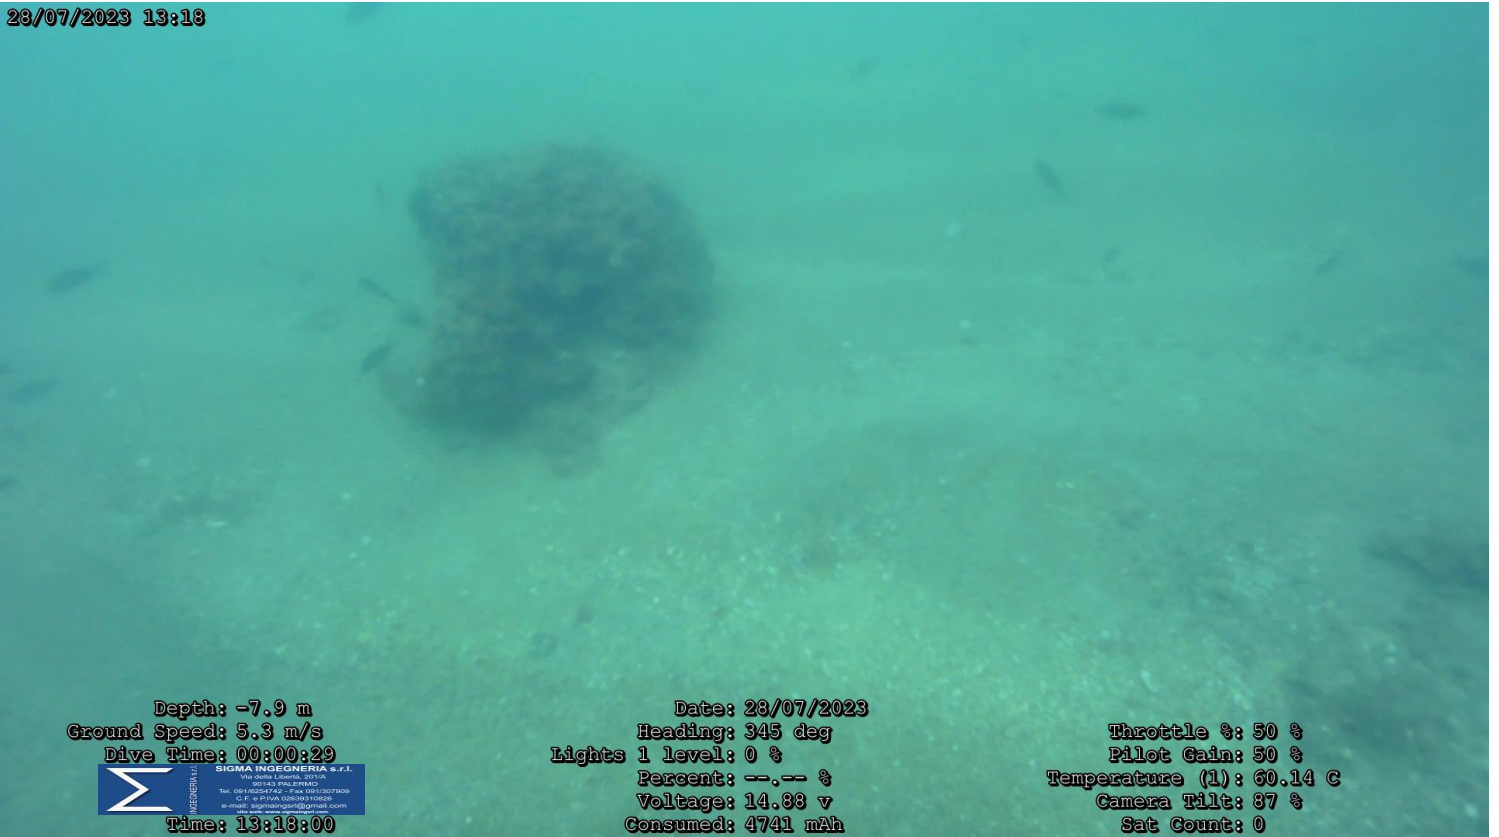

Punto 22

28/07/2023 13:18

Depth: -7.9 m
Ground Speed: 5.3 m/s
Dive Time: 00:00:29
Time: 13:18:00

Date: 28/07/2023
Heading: 345 deg
Lights 1 level: 0 %
Percent: -- -- %
Voltage: 14.88 v
Consumed: 4741 mAh

Throttle %: 50 %
Pilot Gain: 50 %
Temperature (1): 60.14 C
Camera Tilt: 87 %
Sat Count: 0

22.1

28/07/2023 13:18