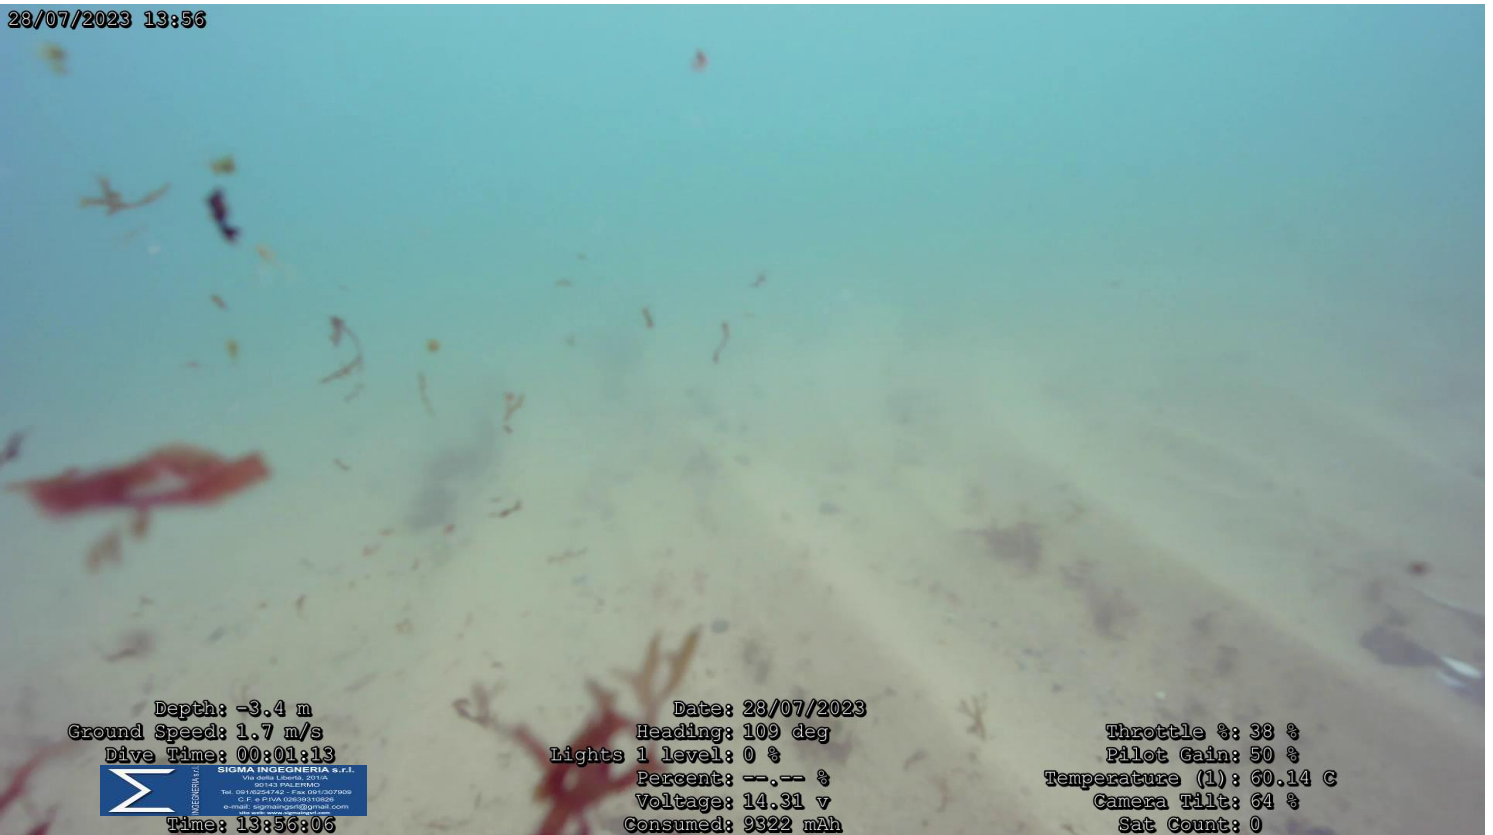

Depth: -3.4 m
Ground Speed: 1.7 m/s
Dive Time: 00:01:13

Time: 13:56:06

Date: 28/07/2023
Heading: 109 deg
Lights 1 level: 0 %
Percent: --.-- %
Voltage: 14.31 v
Consumed: 9322 mAh

Throttle %: 38 %
Pilot Gain: 50 %
Temperature (1): 60.14 C
Camera Tilt: 64 %
Sat Count: 0

28.2