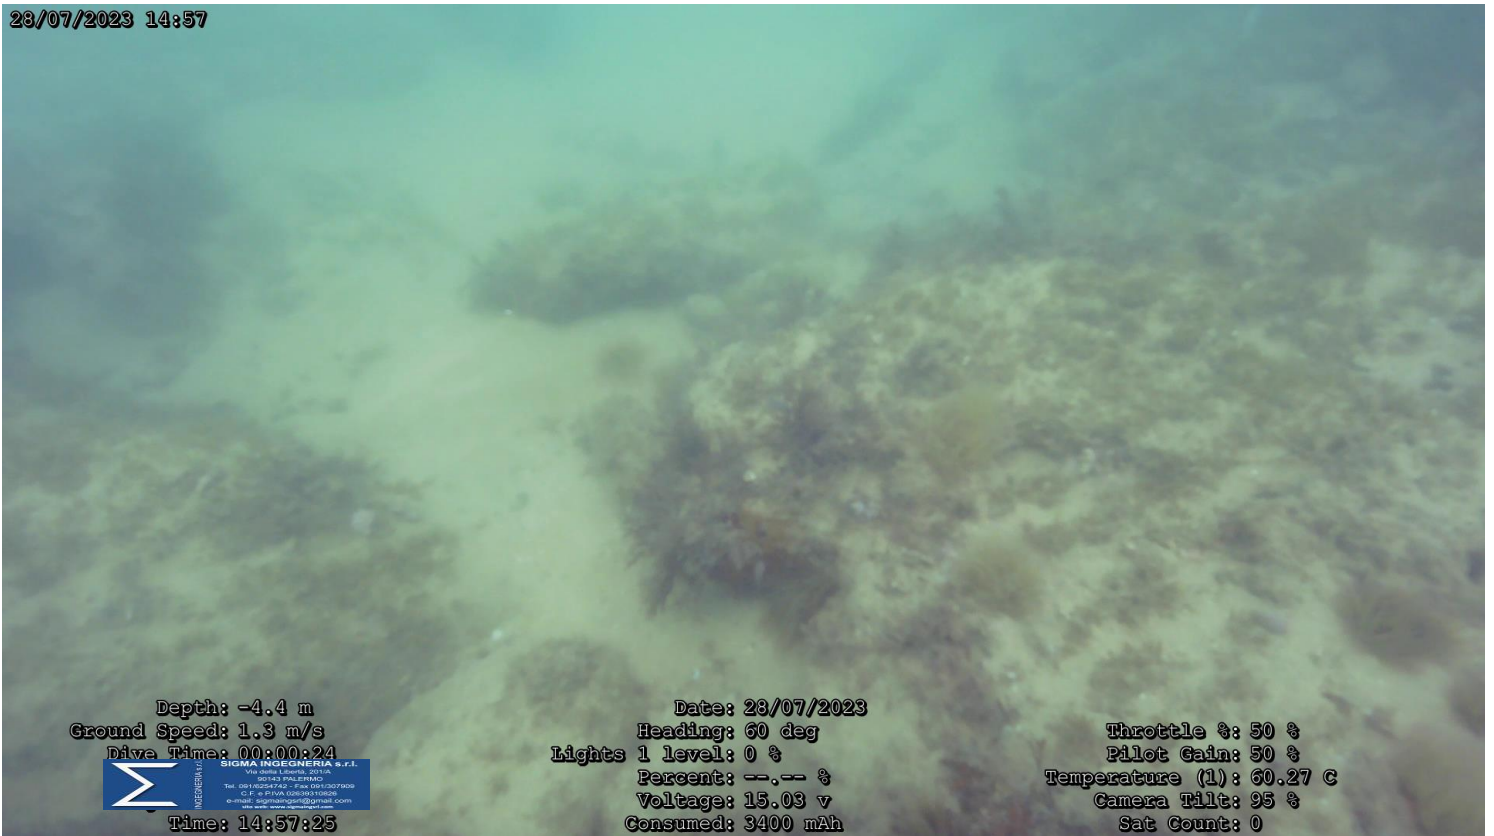

Punto 37

28/07/2023 14:57

Depth: -4.4 m
Ground Speed: 1.3 m/s
Dive Time: 00:00:24
Time: 14:57:25

Date: 28/07/2023
Heading: 60 deg
Lights 1 level: 0 %
Percent: --.-- %
Voltage: 15.03 v
Consumed: 3400 mAh

Throttle %: 50 %
Pilot Gain: 50 %
Temperature (1): 60.27 C
Camera Tilt: 95 %
Sat Count: 0

37.1

28/07/2023 14:57