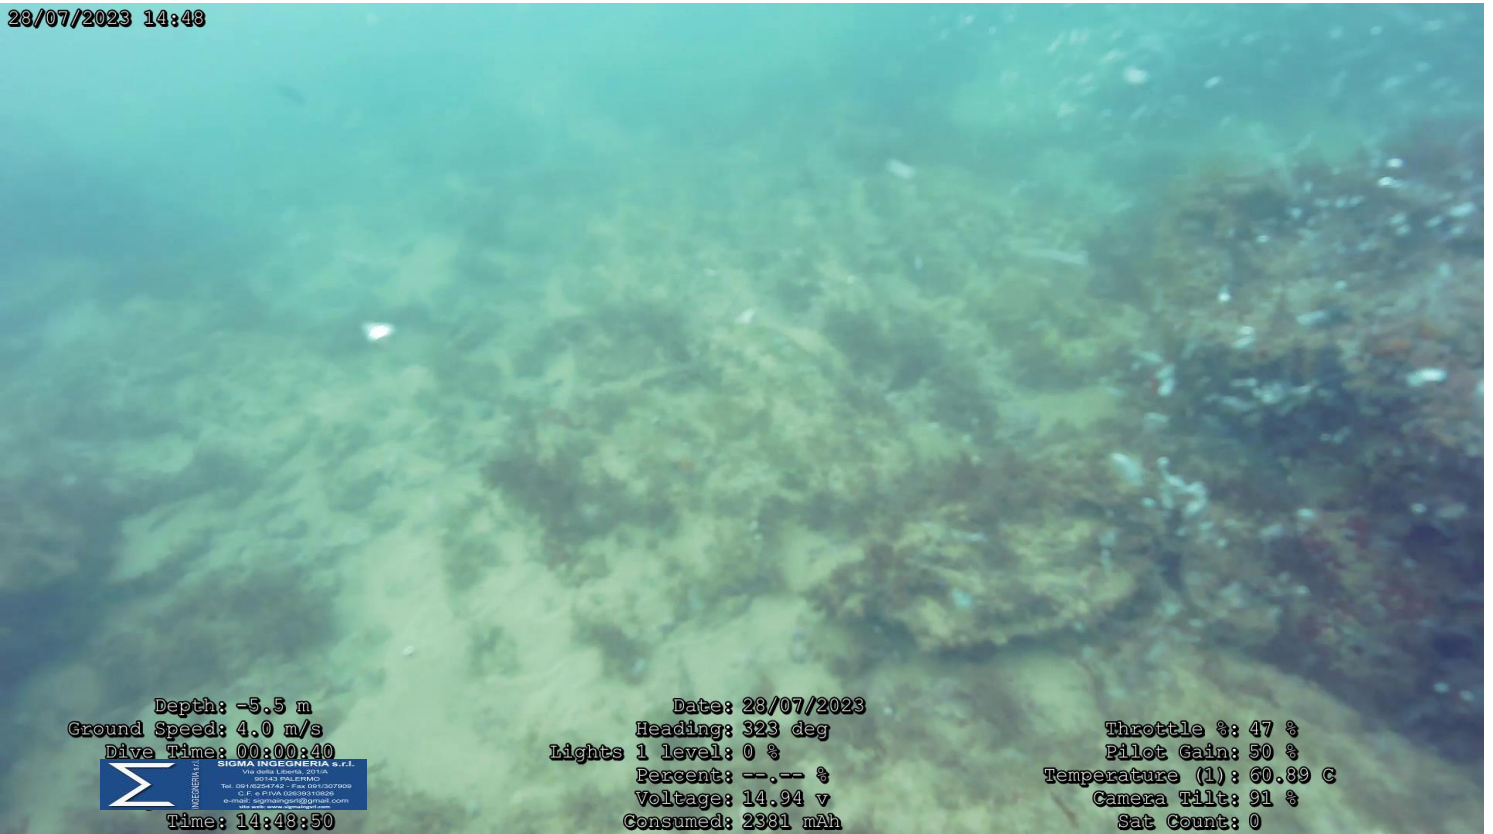

Punto 35

23/07/2023 14:48

Depth: -5.5 m
Ground Speed: 4.0 m/s
Dive Time: 00:00:40
Time: 14:48:50

Date: 23/07/2023
Heading: 323 deg
Lights 1 level: 0 %
Percent: --.-- %
Voltage: 14.94 v
Consumed: 2381 mAh

Throttle %: 47 %
Pilot Gain: 50 %
Temperature (1): 60.89 C
Camera Tilt: 91 %
Sat Count: 0

35.1

23/07/2023 14:49