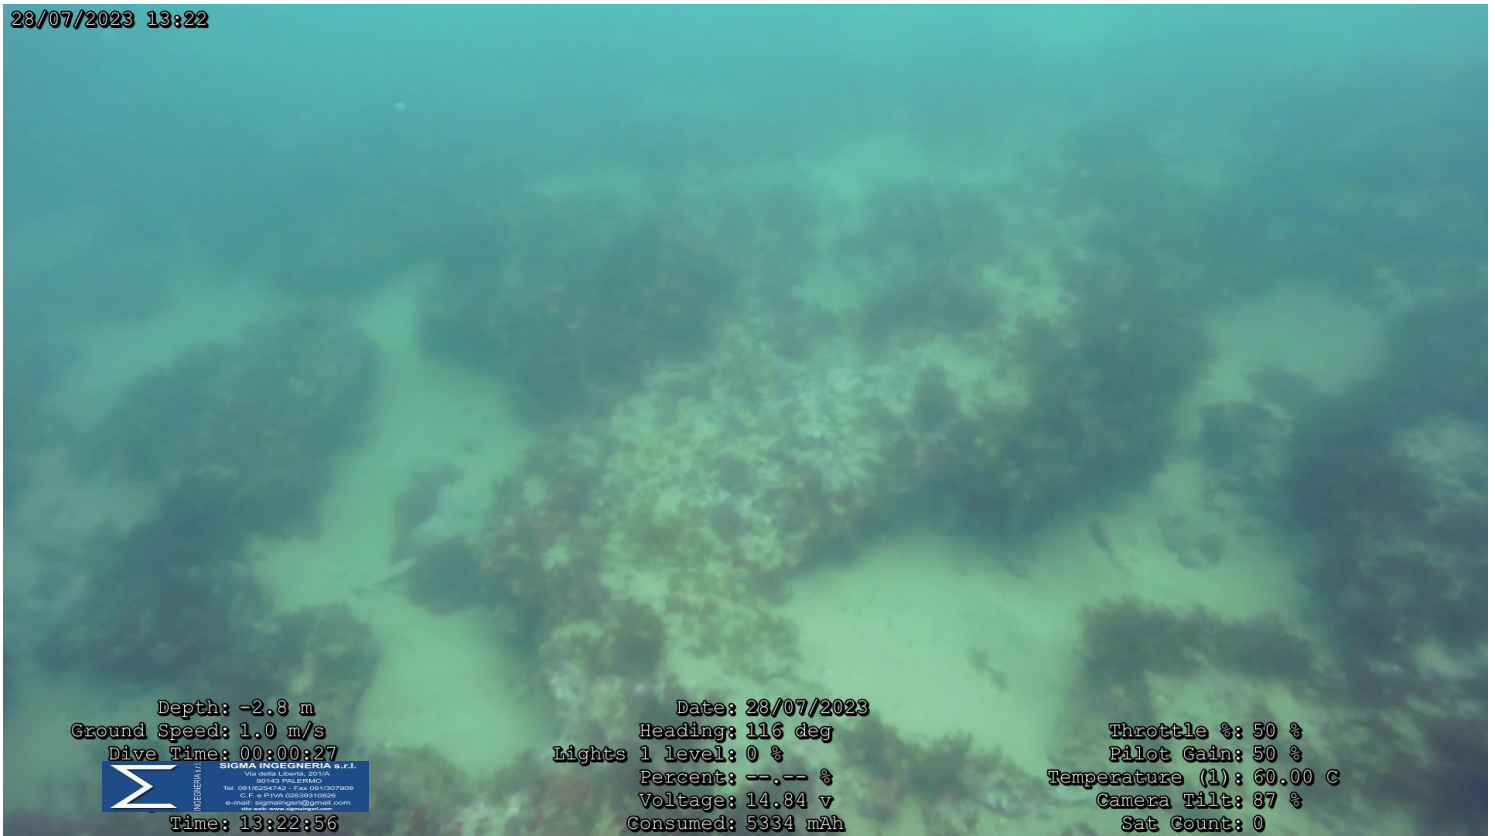

Punto 23

28/07/2023 13:22