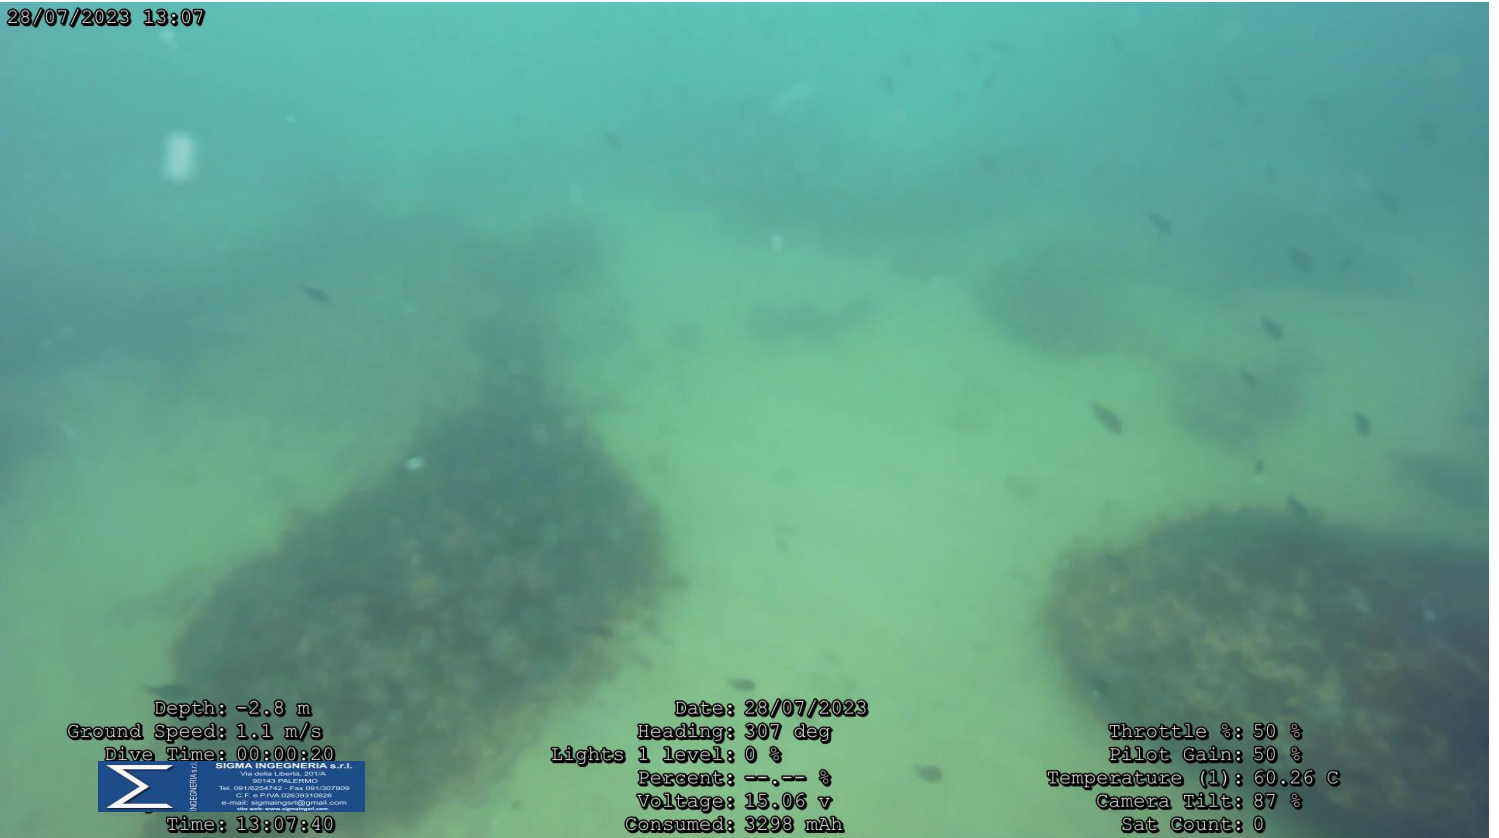

Punto 20

28/07/2023 13:07

Depth: -2.8 m
Ground Speed: 1.1 m/s
Dive Time: 00:00:20
Time: 13:07:40

SIGMA INGEGNERIA s.r.l.
Via della Libertà, 207/A
50133 PISA (PI) - Italy
Tel. 051 4054762 - Fax 051 307900
C.F. e P.IVA 03090310500
e-mail: sigmaingegner@gmail.com
www.sigmaingegner.com

Date: 28/07/2023
Heading: 307 deg
Lights 1 level: 0 %
Percent: --,-- %
Voltage: 15.06 v
Consumed: 3298 mAh

Throttle %: 50 %
Pilot Gain: 50 %
Temperature (1): 60.26 C
Camera Tilt: 87 %
Sat Count: 0

20.1

28/07/2023 13:08