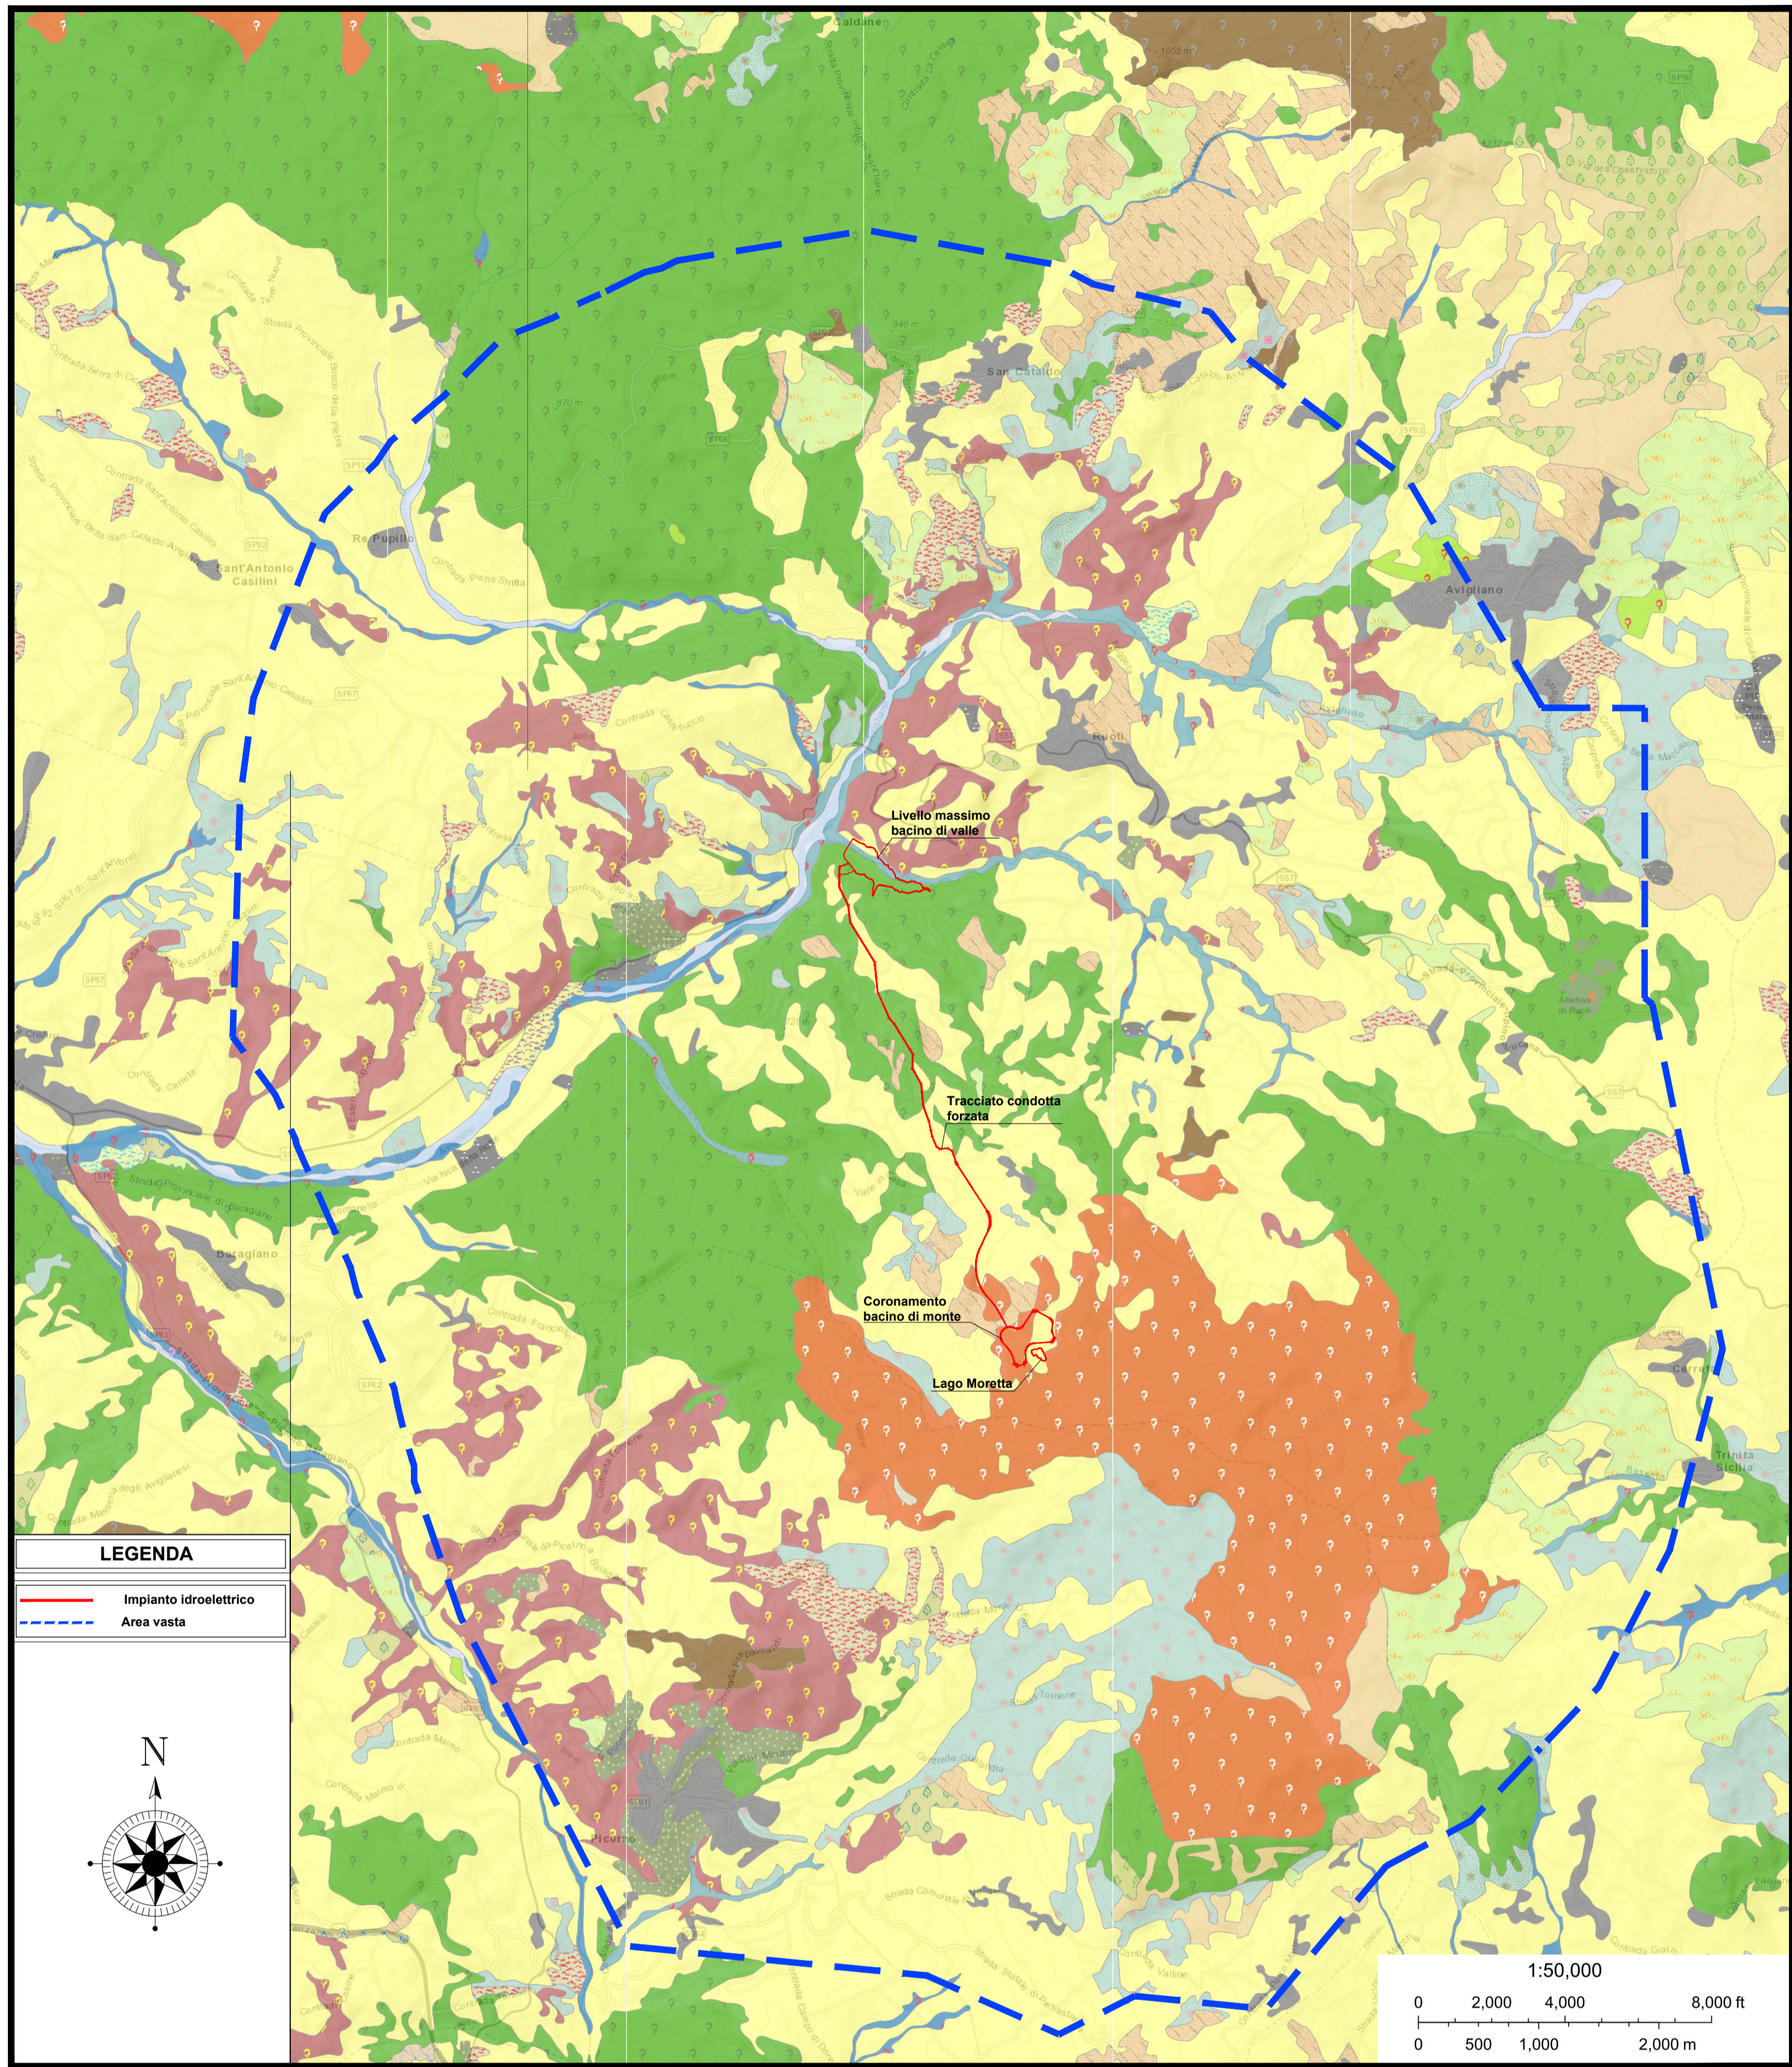

INQUADRAMENTO SU CARTA NATURA ISPRA - CARTA DEGLI HABITAT

Scala 1:50000

Table of 16 habitat codes (EU) and their descriptions. Each entry includes the habitat name, code, and a detailed description of its characteristics and distribution in the area.

Table of 16 habitat codes (EU) and their descriptions. Each entry includes the habitat name, code, and a detailed description of its characteristics and distribution in the area.

Table of 16 habitat codes (EU) and their descriptions. Each entry includes the habitat name, code, and a detailed description of its characteristics and distribution in the area.

Project information for RUOTI ENERGIA. Includes company logo, contact details, project location (Piazza del Grano 3, I-39100 Bolzano), project name (Impianto di accumulo idroelettrico mediante pompaggio), and technical specifications (1:50000 PD-VI.15.1).