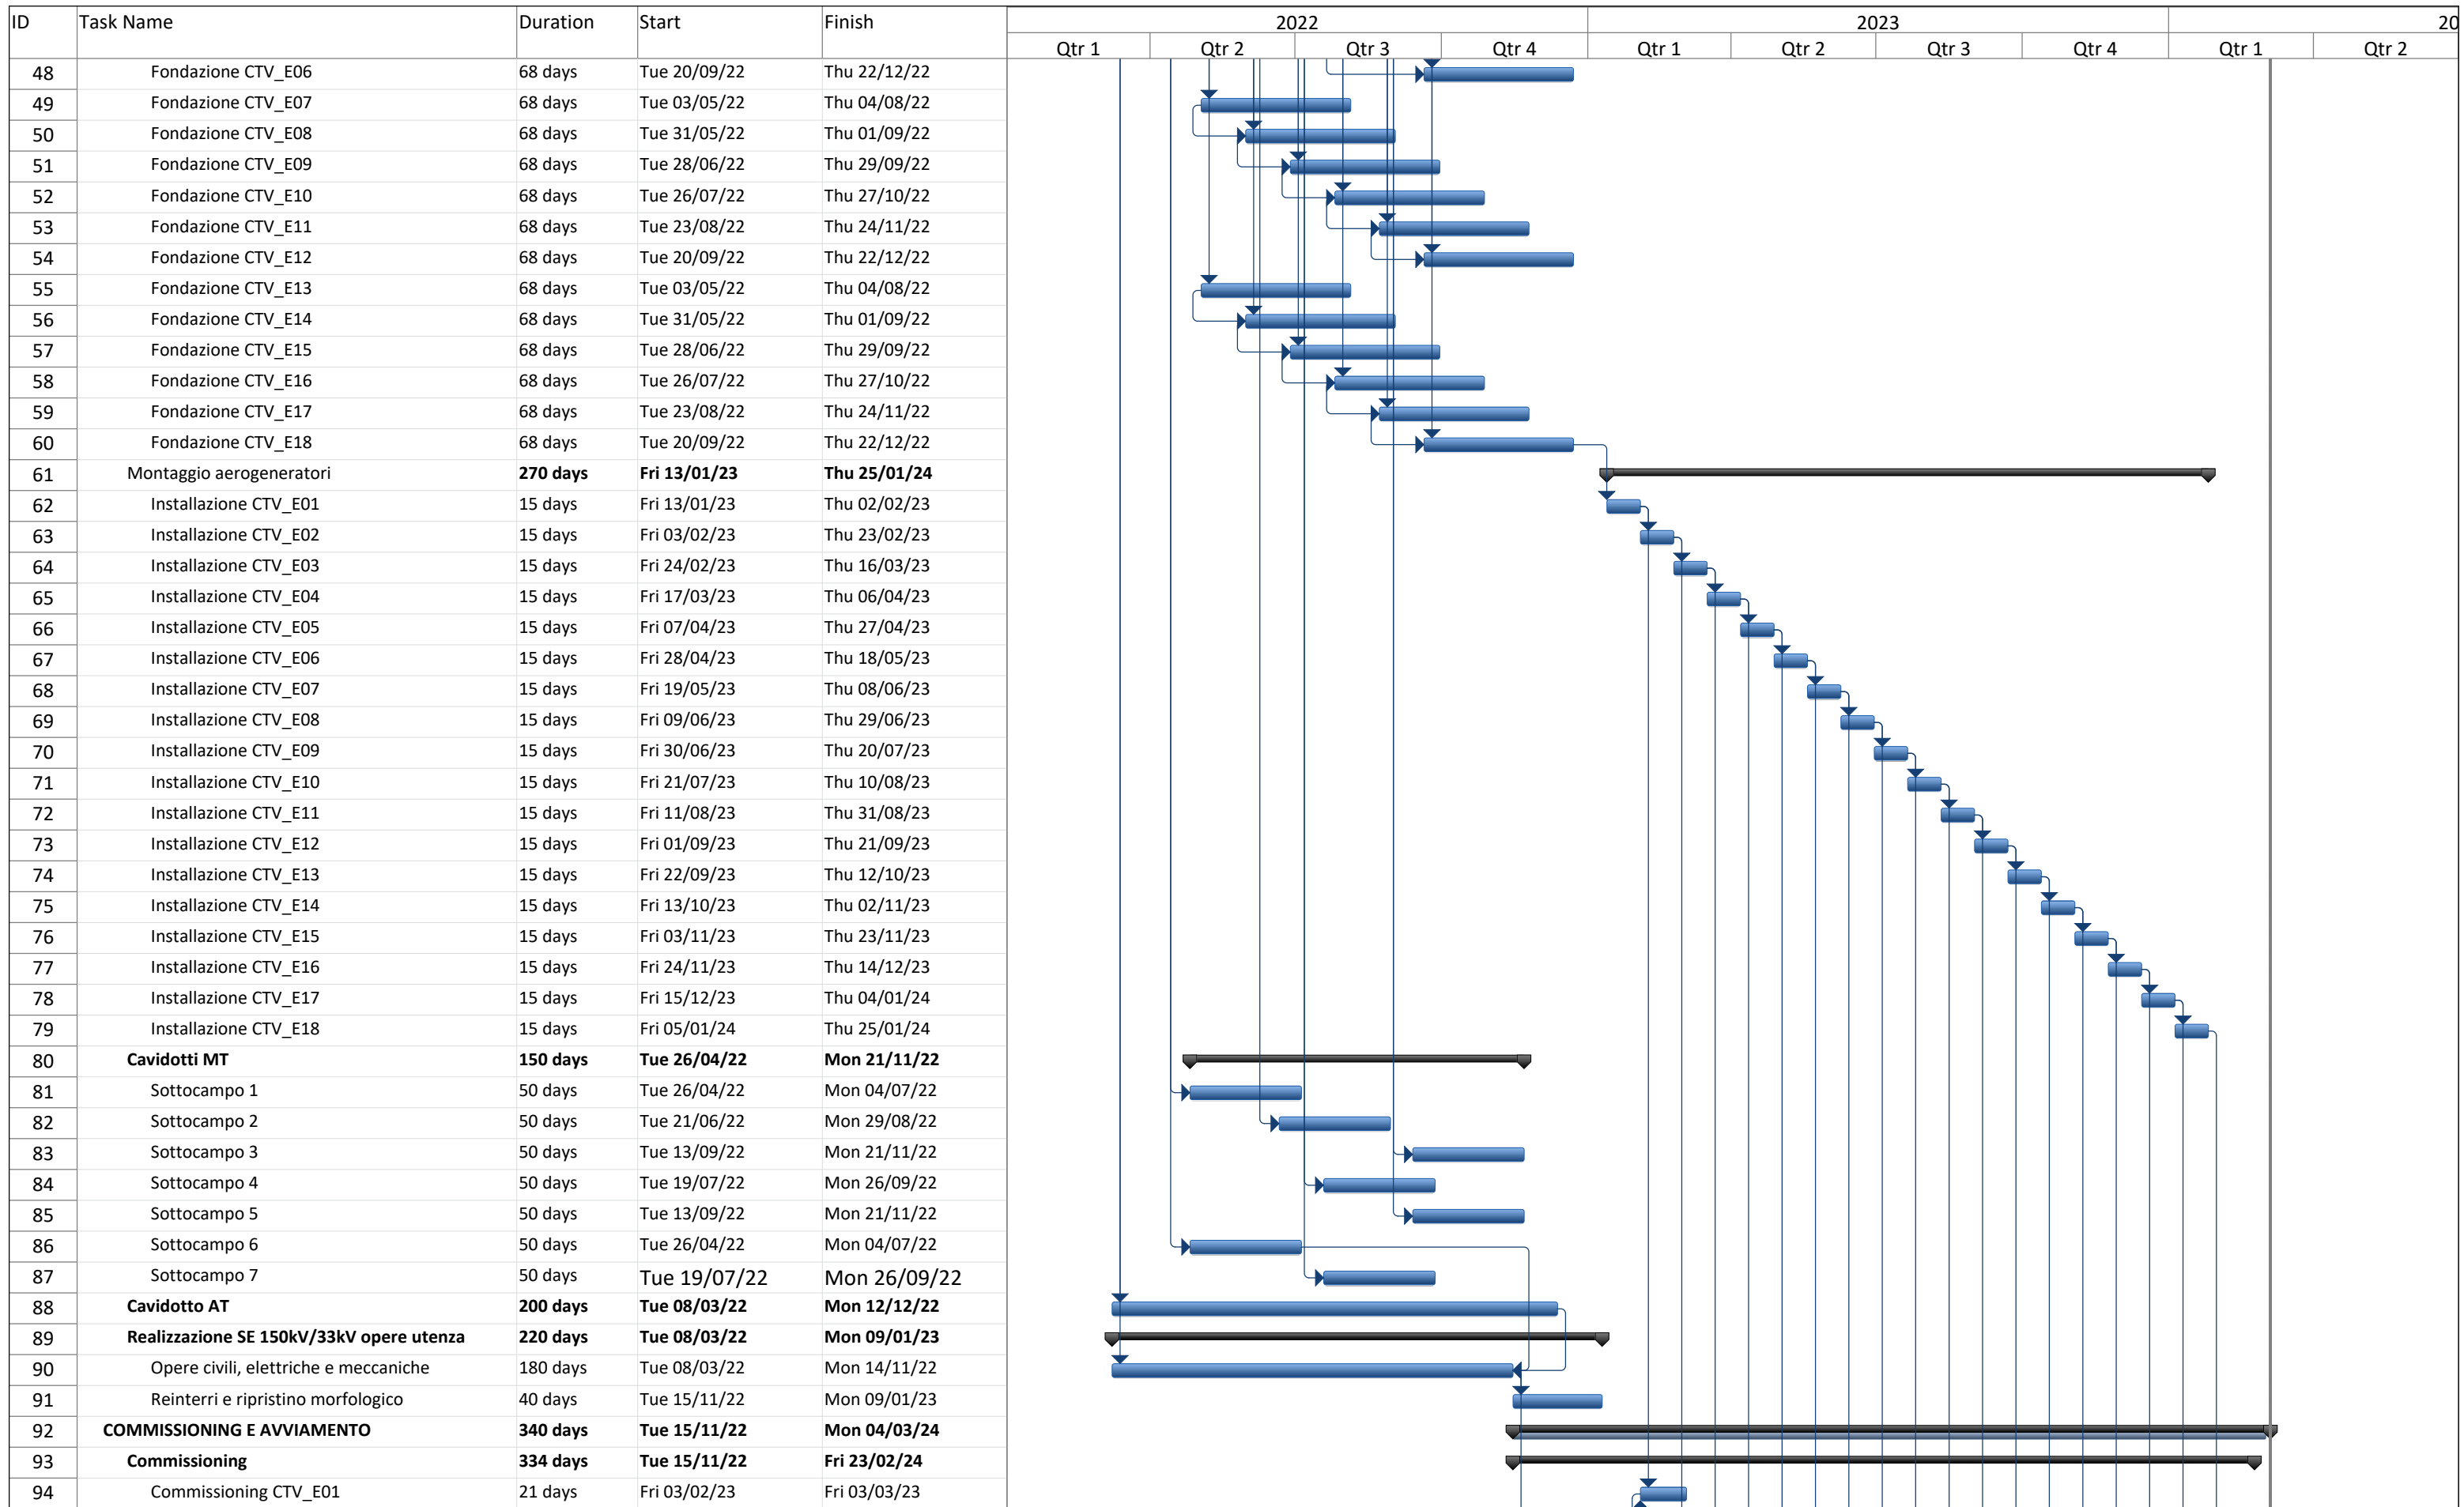

Project: Cronoprogramma Date: Mon 01/02/21	Task		Project Summary		Inactive Milestone		Manual Summary Rollup		Deadline	
	Split		External Tasks		Inactive Summary		Manual Summary		Progress	
	Milestone		External Milestone		Manual Task		Start-only		Slippage	
	Summary		Inactive Task		Duration-only		Finish-only			